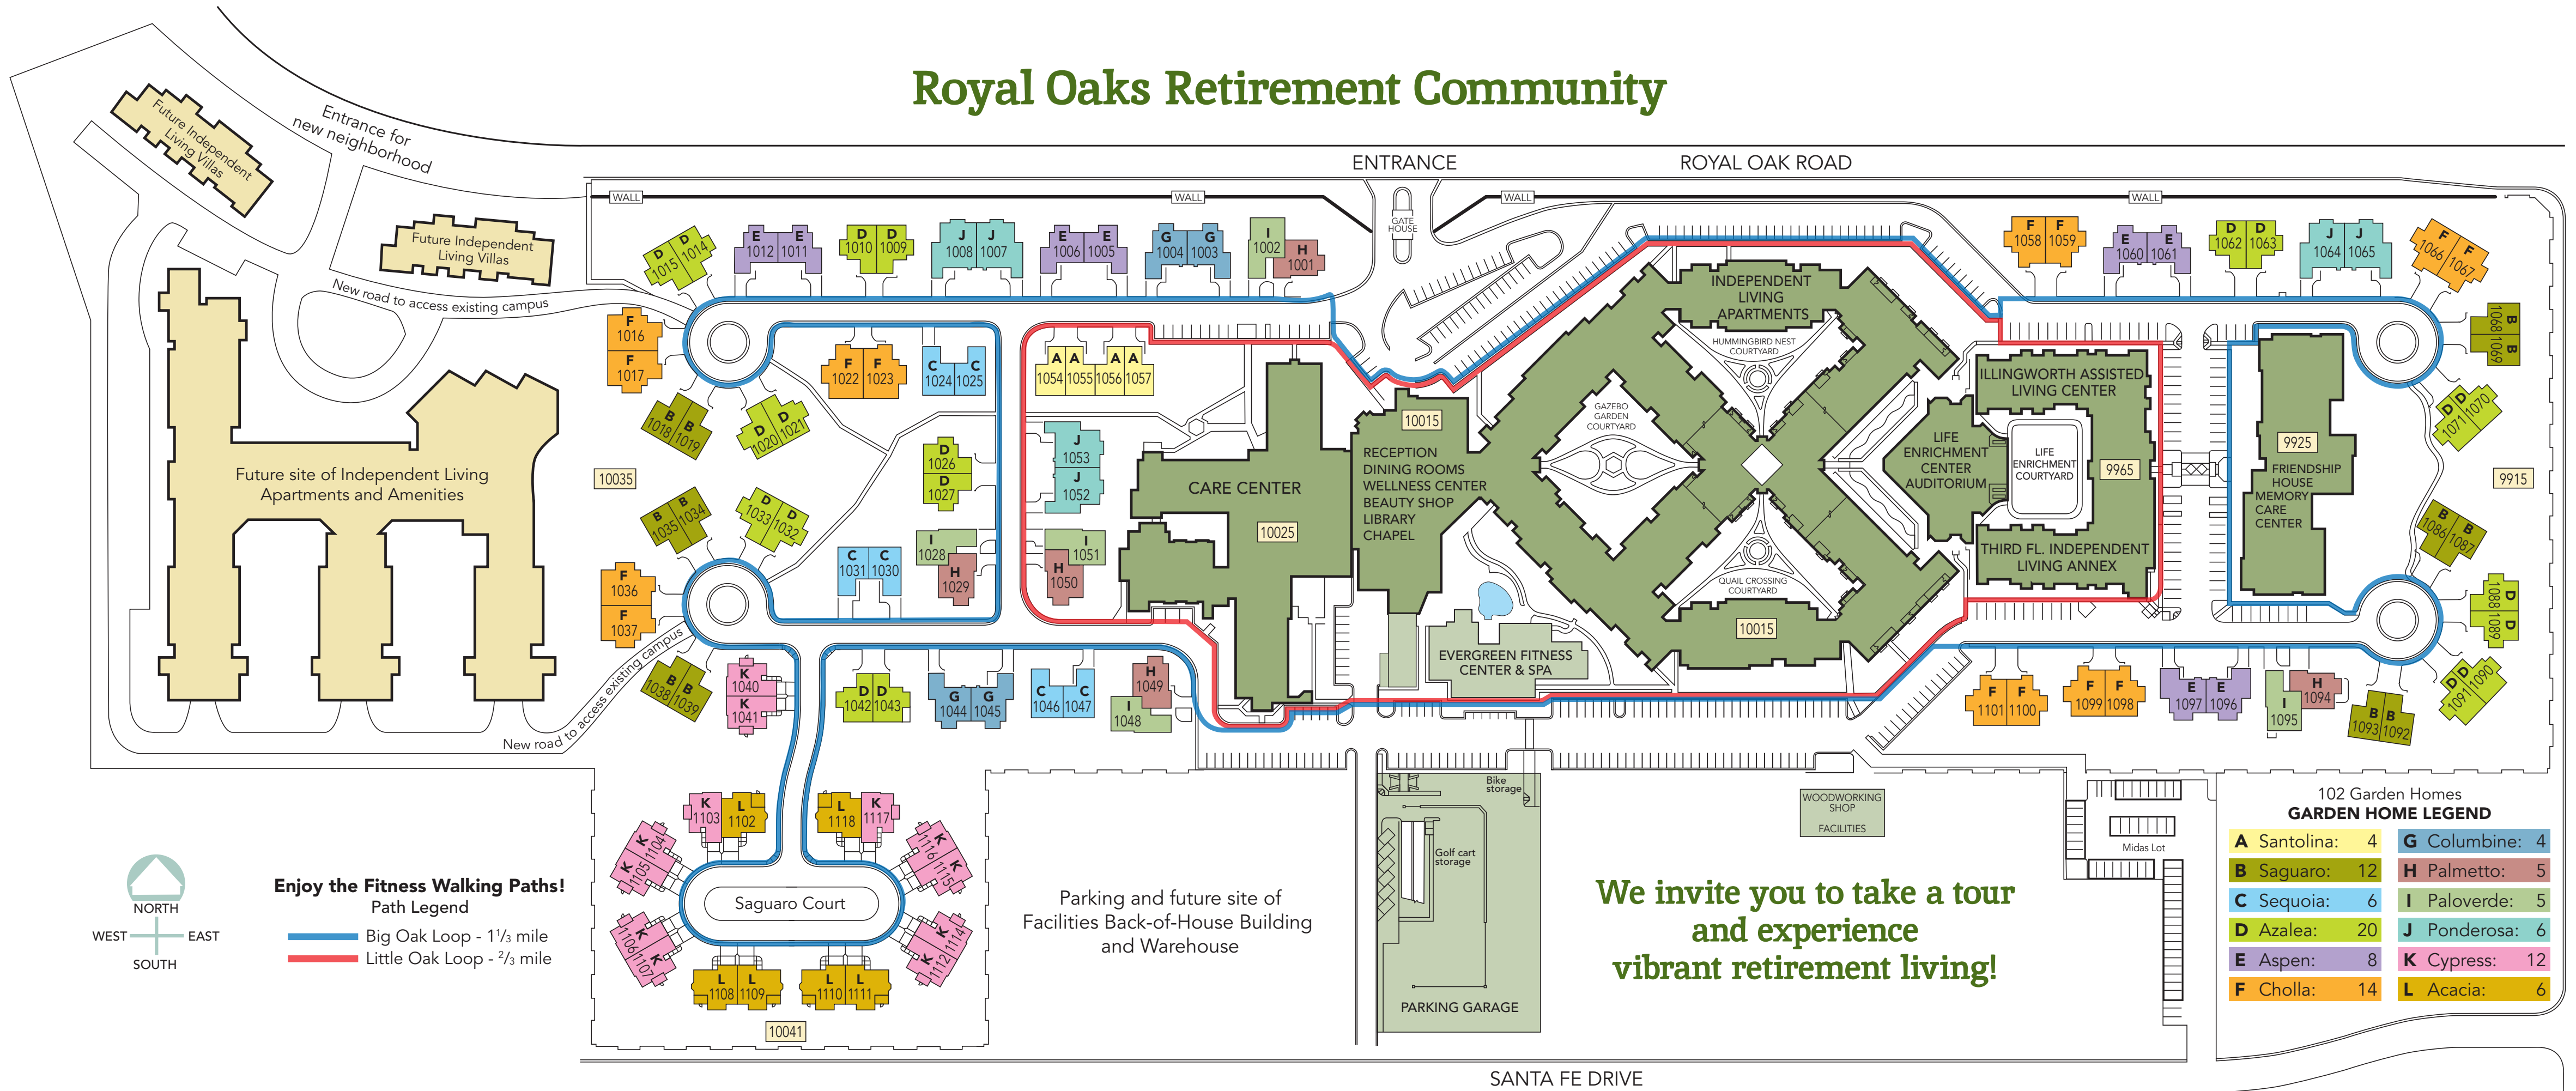

Community Map

(623) 815-4132

10015 W. Royal Oak Road, Sun City, AZ 85351
www.RoyalOaks.com

Royal Oaks Retirement Community

Enjoy the Fitness Walking Paths!

- Path Legend**
- Big Oak Loop - 1 1/3 mile
 - Little Oak Loop - 2/3 mile

102 Garden Homes

GARDEN HOME LEGEND

A Santolina: 4	G Columbine: 4
B Saguaro: 12	H Palmetto: 5
C Sequoia: 6	I Paloverde: 5
D Azalea: 20	J Ponderosa: 6
E Aspen: 8	K Cypress: 12
F Cholla: 14	L Acacia: 6

We invite you to take a tour and experience vibrant retirement living!

SANTA FE DRIVE