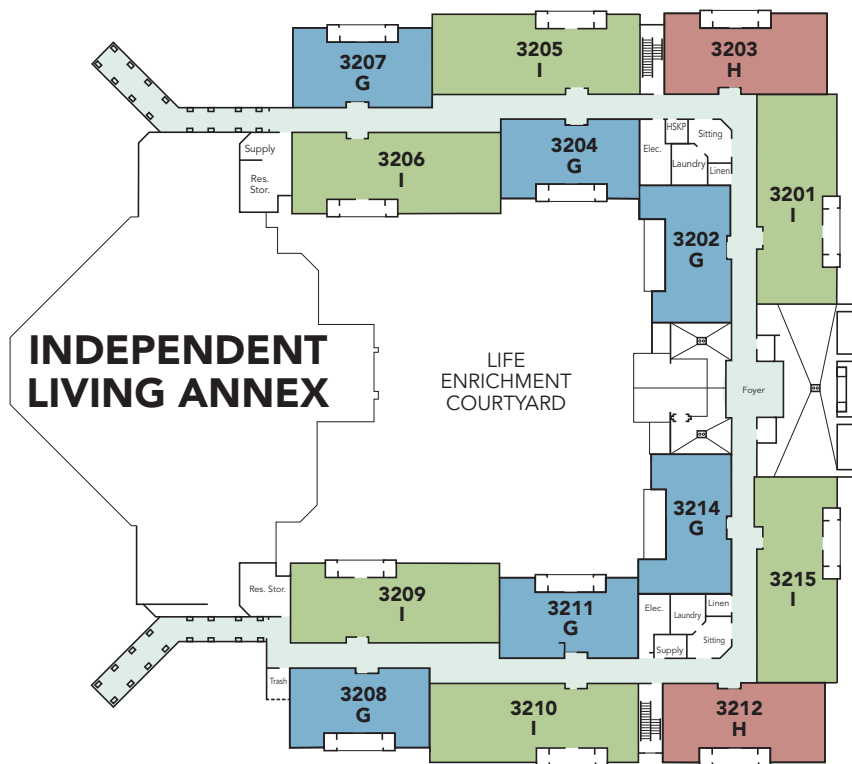

INDEPENDENT LIVING MAIN BUILDING

258 Apartments APARTMENT LEGEND

A Nandina:	8
B Wisteria:	58
C Holly:	53
D Mesquite:	54
E Mimosa:	54
F Magnolia:	12
G Laurel:	6
H Birch:	2
I Oak:	6
L Camellia:	2
K Cedar:	3

Community Map

(623) 815-4132

10015 W. Royal Oak Road, Sun City, AZ 85351
www.RoyalOaks.com

Royal Oaks Retirement Community

Enjoy the Fitness Walking Paths!

- Path Legend**
- Big Oak Loop - 1 1/3 mile
 - Little Oak Loop - 2/3 mile