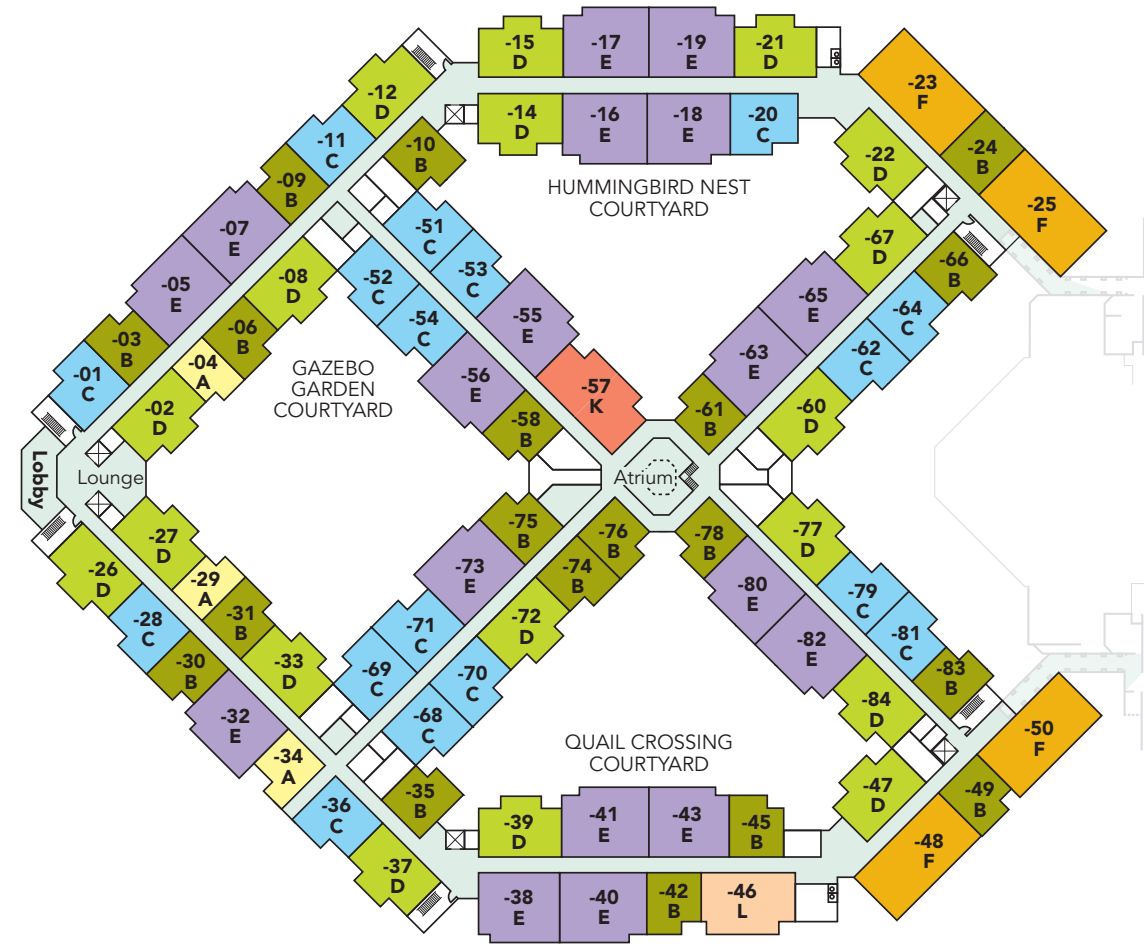

INDEPENDENT LIVING MAIN BUILDING

258 Apartments APARTMENT LEGEND

A Nandina:	8
B Wisteria:	58
C Holly:	53
D Mesquite:	54
E Mimosa:	54
F Magnolia:	12
G Laurel:	6
H Birch:	2
I Oak:	6
L Camellia:	2
K Cedar:	3

Community Map

(623) 815-4132

10015 W. Royal Oak Road, Sun City, AZ 85351
www.RoyalOaks.com

Royal Oaks Retirement Community

Enjoy the Fitness Walking Paths!

- Path Legend**
- Big Oak Loop - 1 1/3 mile
 - Little Oak Loop - 2/3 mile

SANTA FE DRIVE