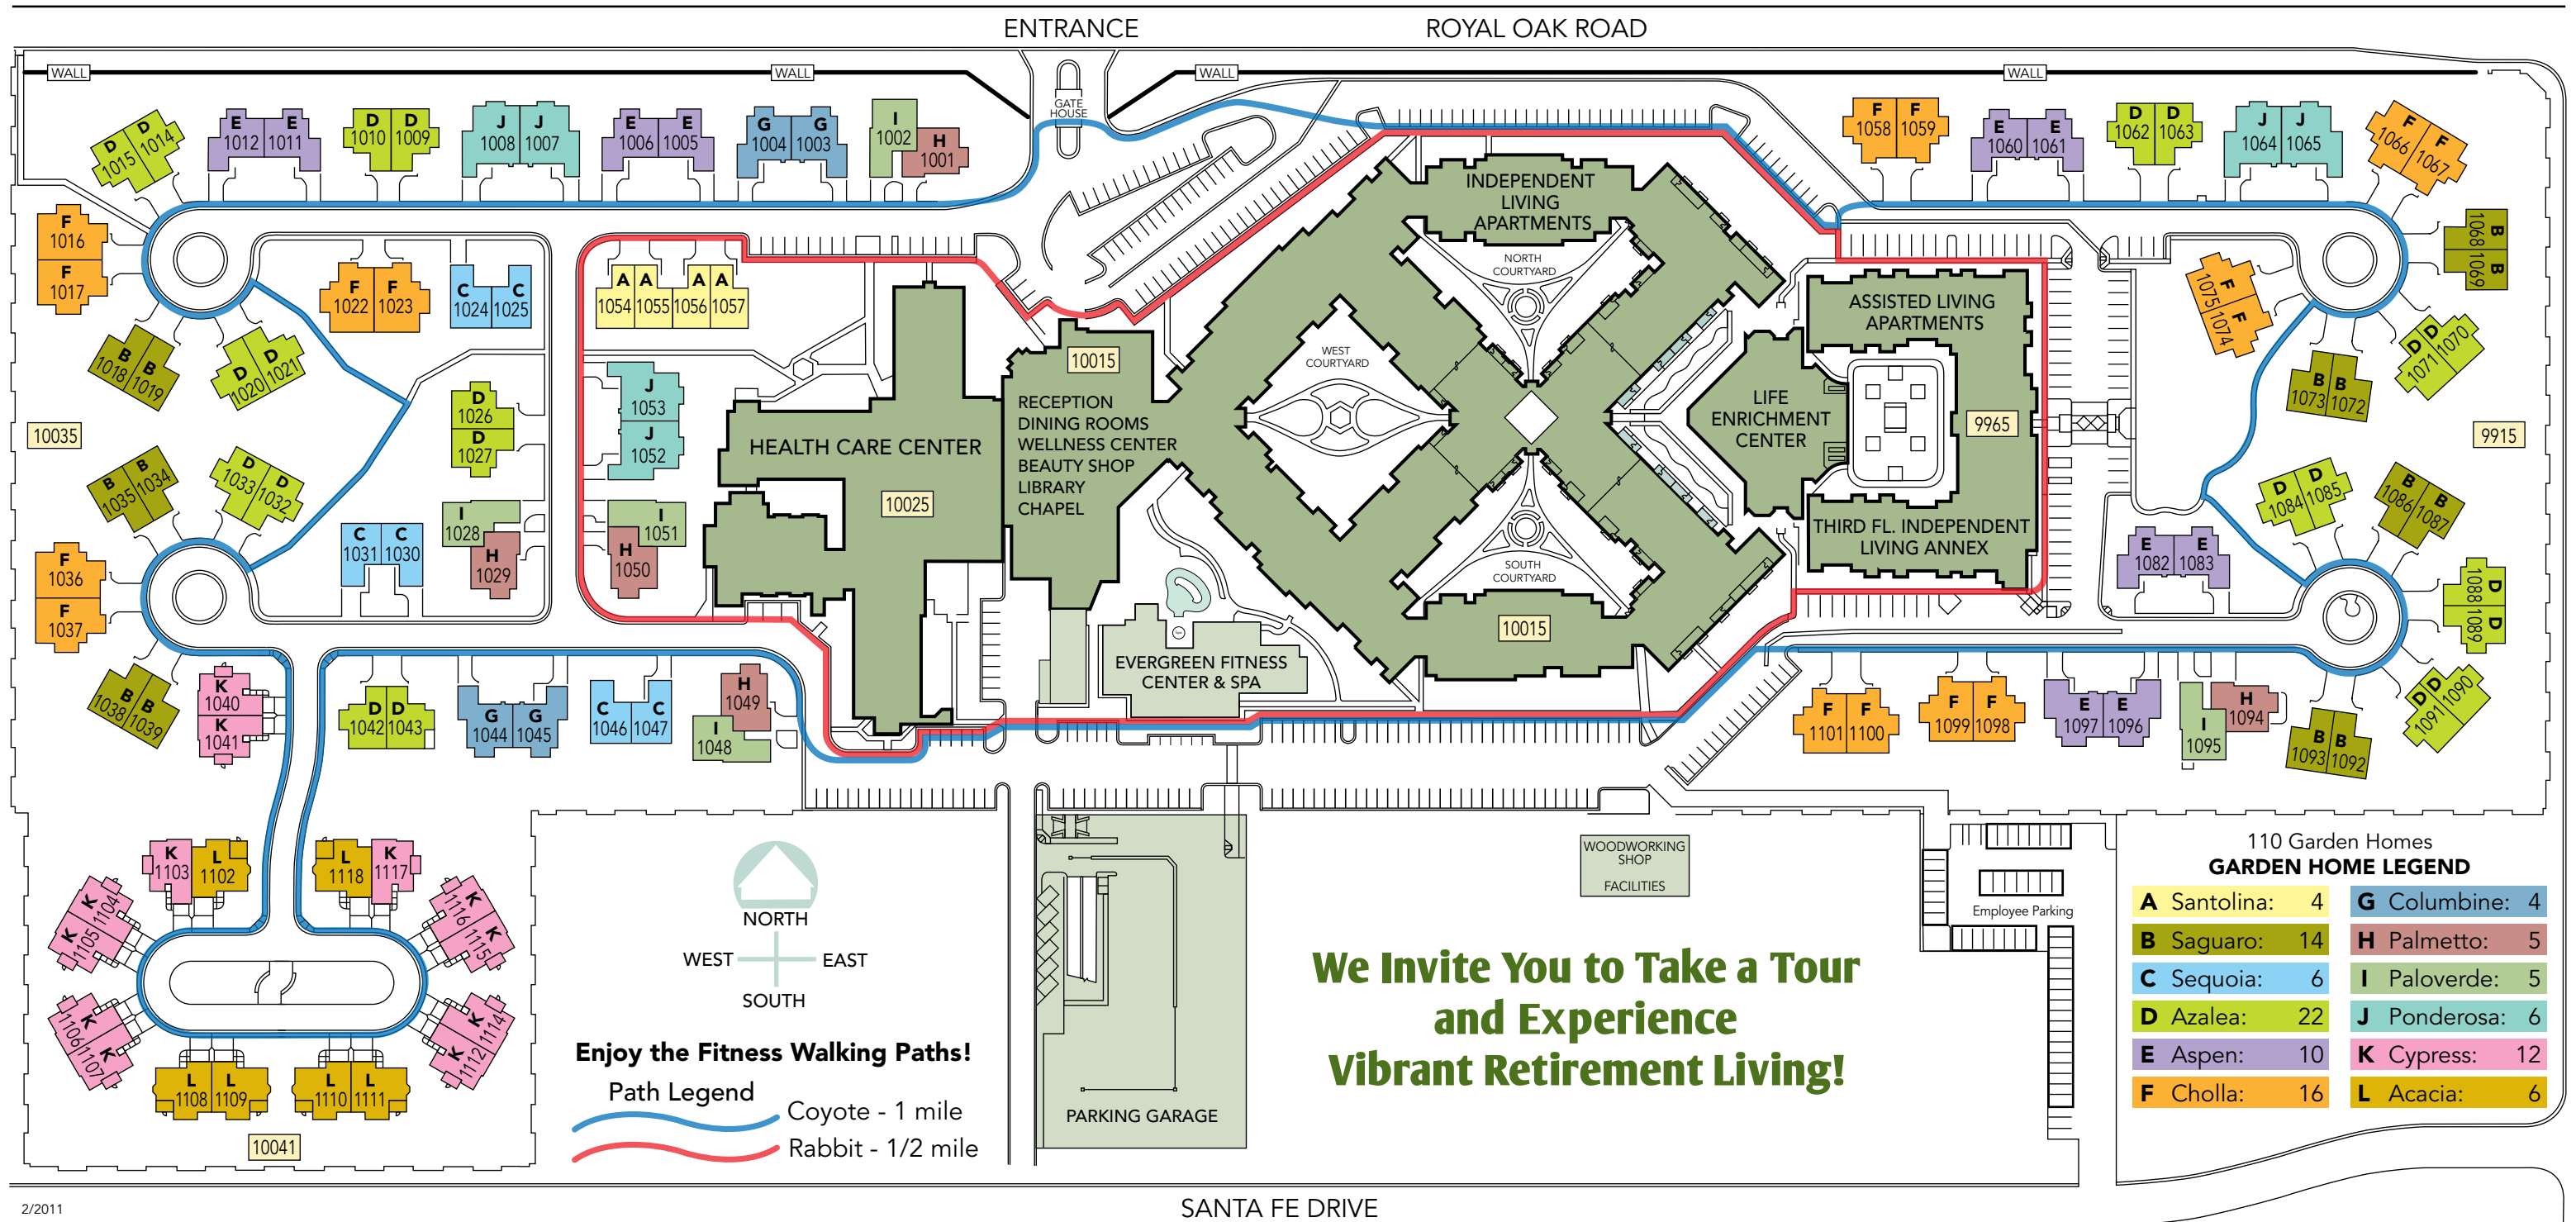

INDEPENDENT LIVING MAIN BUILDING

263 Apartments
APARTMENT LEGEND

A Nandina:	10
B Wisteria:	66
C Holly:	53
D Mesquite:	54
E Mimosa:	54
F Magnolia:	12
G Laurel:	6
H Birch:	2
I/J Oak:	6

Community Map

ROYAL OAKS

(623) 815-4132

10015 W. Royal Oak Road, Sun City, AZ 85351
www.RoyalOaks.com

Community Map for Royal Oaks Lifecare Campus

110 Garden Homes

GARDEN HOME LEGEND

A Santolina: 4	G Columbine: 4
B Saguaro: 14	H Palmetto: 5
C Sequoia: 6	I Paloverde: 5
D Azalea: 22	J Ponderosa: 6
E Aspen: 10	K Cypress: 12
F Cholla: 16	L Acacia: 6