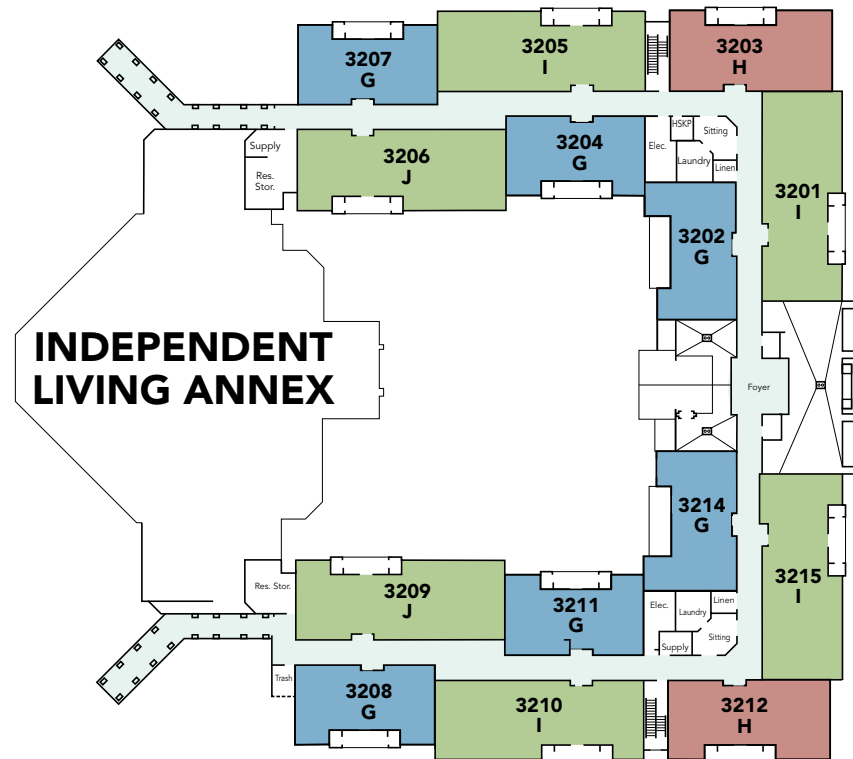

INDEPENDENT LIVING MAIN BUILDING

263 Apartments
APARTMENT LEGEND

A Nandina:	10
B Wisteria:	66
C Holly:	53
D Mesquite:	54
E Mimosa:	54
F Magnolia:	12
G Laurel:	6
H Birch:	2
I/J Oak:	6

Community Map

ROYAL OAKS