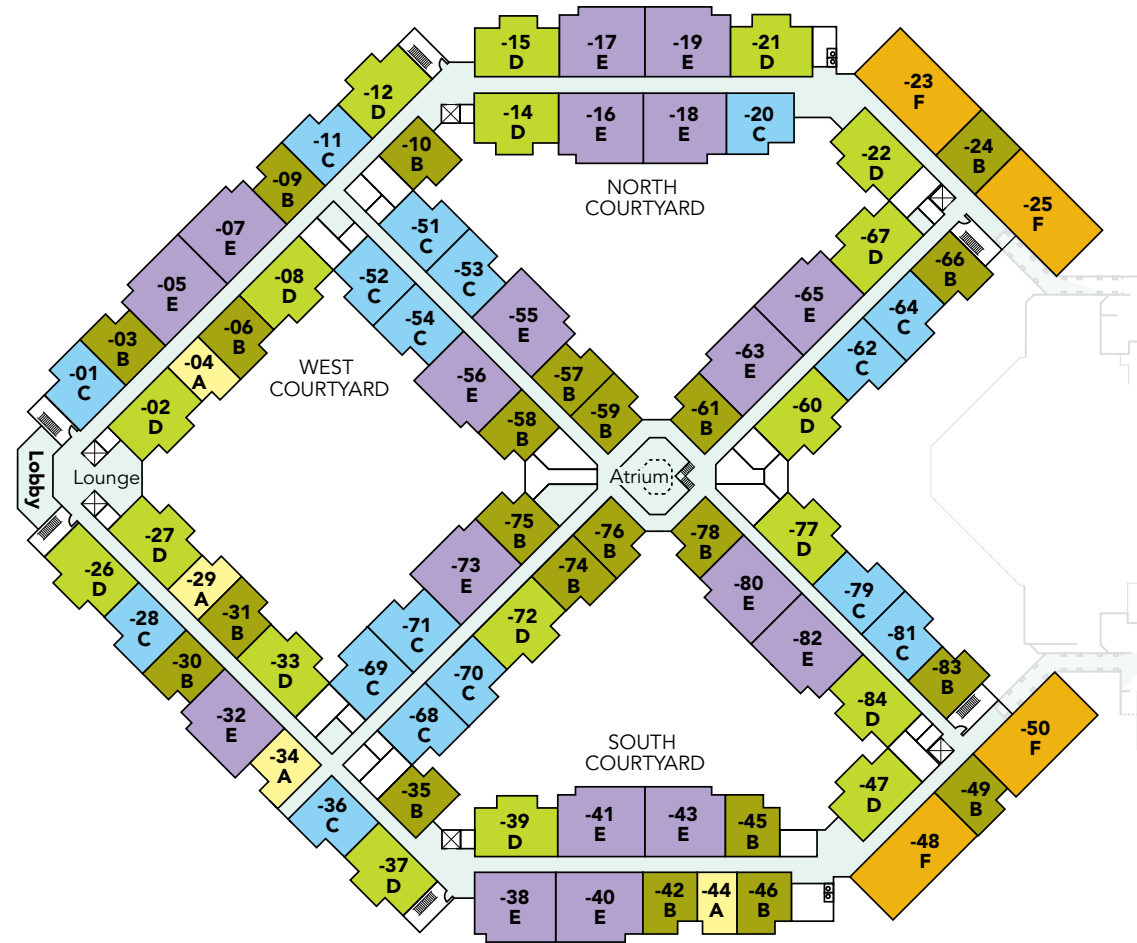

INDEPENDENT LIVING MAIN BUILDING

263 Apartments
APARTMENT LEGEND

A Nandina:	10
B Wisteria:	66
C Holly:	53
D Mesquite:	54
E Mimosa:	54
F Magnolia:	12
G Laurel:	6
H Birch:	2
I/J Oak:	6

Community Map

ROYAL OAKS

(623) 815-4132

10015 W. Royal Oak Road, Sun City, AZ 85351
www.RoyalOaks.com

Community Map for Royal Oaks Lifecare Campus

110 Garden Homes

GARDEN HOME LEGEND

A Santolina: 4	G Columbine: 4
B Saguaro: 14	H Palmetto: 5
C Sequoia: 6	I Paloverde: 5
D Azalea: 22	J Ponderosa: 6
E Aspen: 10	K Cypress: 12
F Cholla: 16	L Acacia: 6