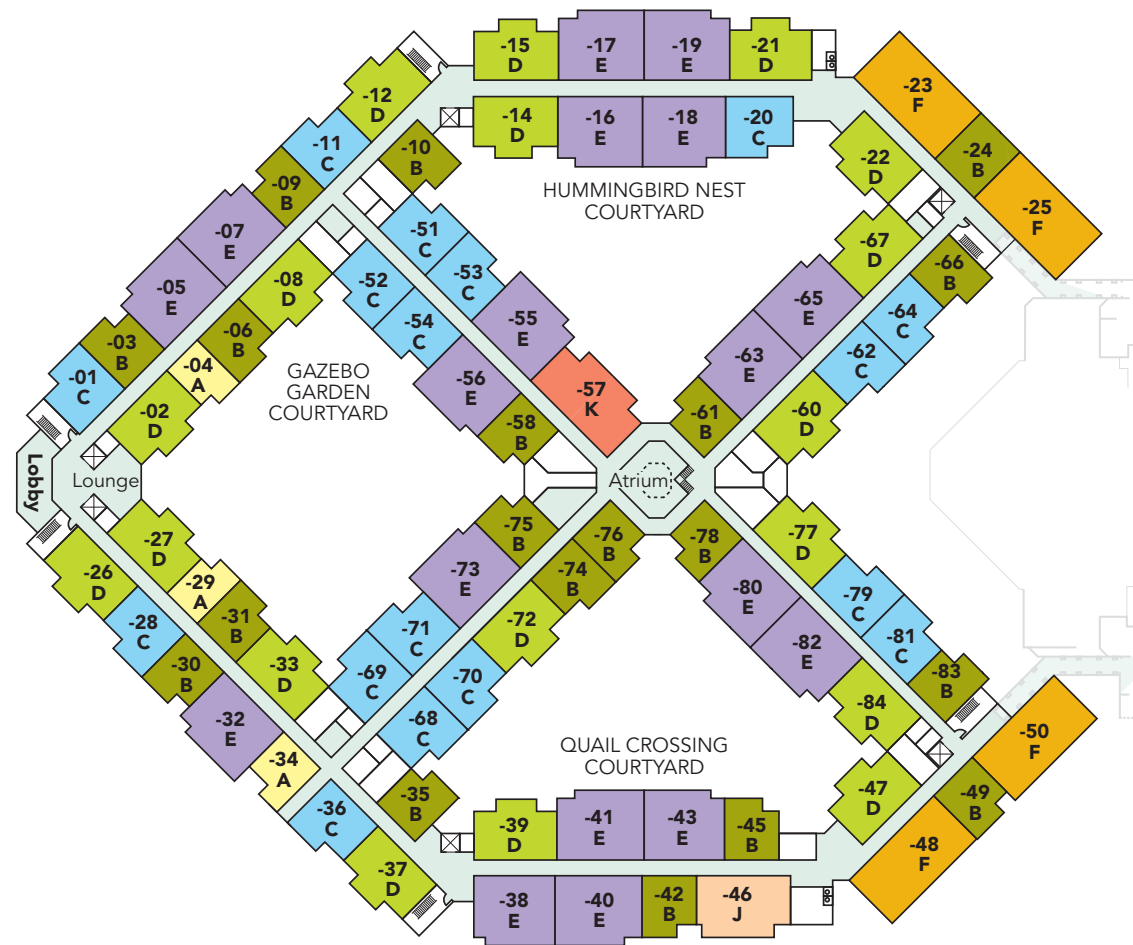

INDEPENDENT LIVING MAIN BUILDING

258 Apartments APARTMENT LEGEND

A Nandina:	8
B Wisteria:	58
C Holly:	53
D Mesquite:	54
E Mimosa:	54
F Magnolia:	12
G Laurel:	6
H Birch:	2
I Oak:	6
J Camellia:	2
K Cedar:	3

Community Map

ROYAL OAKS

(623) 815-4132

10015 W. Royal Oak Road, Sun City, AZ 85351
www.RoyalOaks.com

Community Map for Royal Oaks Lifecare Campus