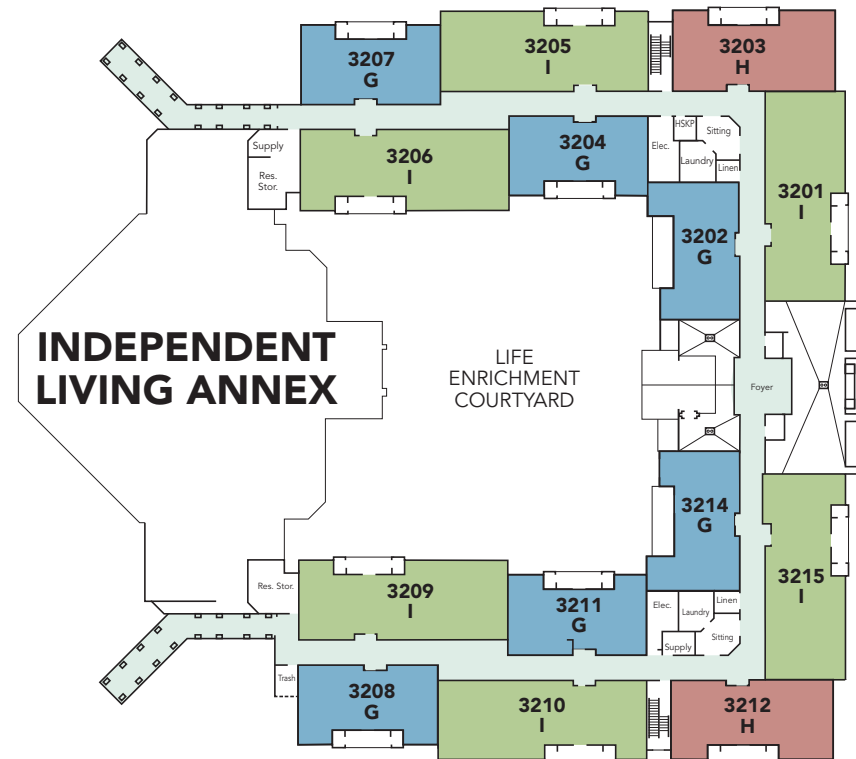

INDEPENDENT LIVING MAIN BUILDING

258 Apartments APARTMENT LEGEND

A Nandina:	8
B Wisteria:	58
C Holly:	53
D Mesquite:	54
E Mimosa:	54
F Magnolia:	12
G Laurel:	6
H Birch:	2
I Oak:	6
J Camellia:	2
K Cedar:	3