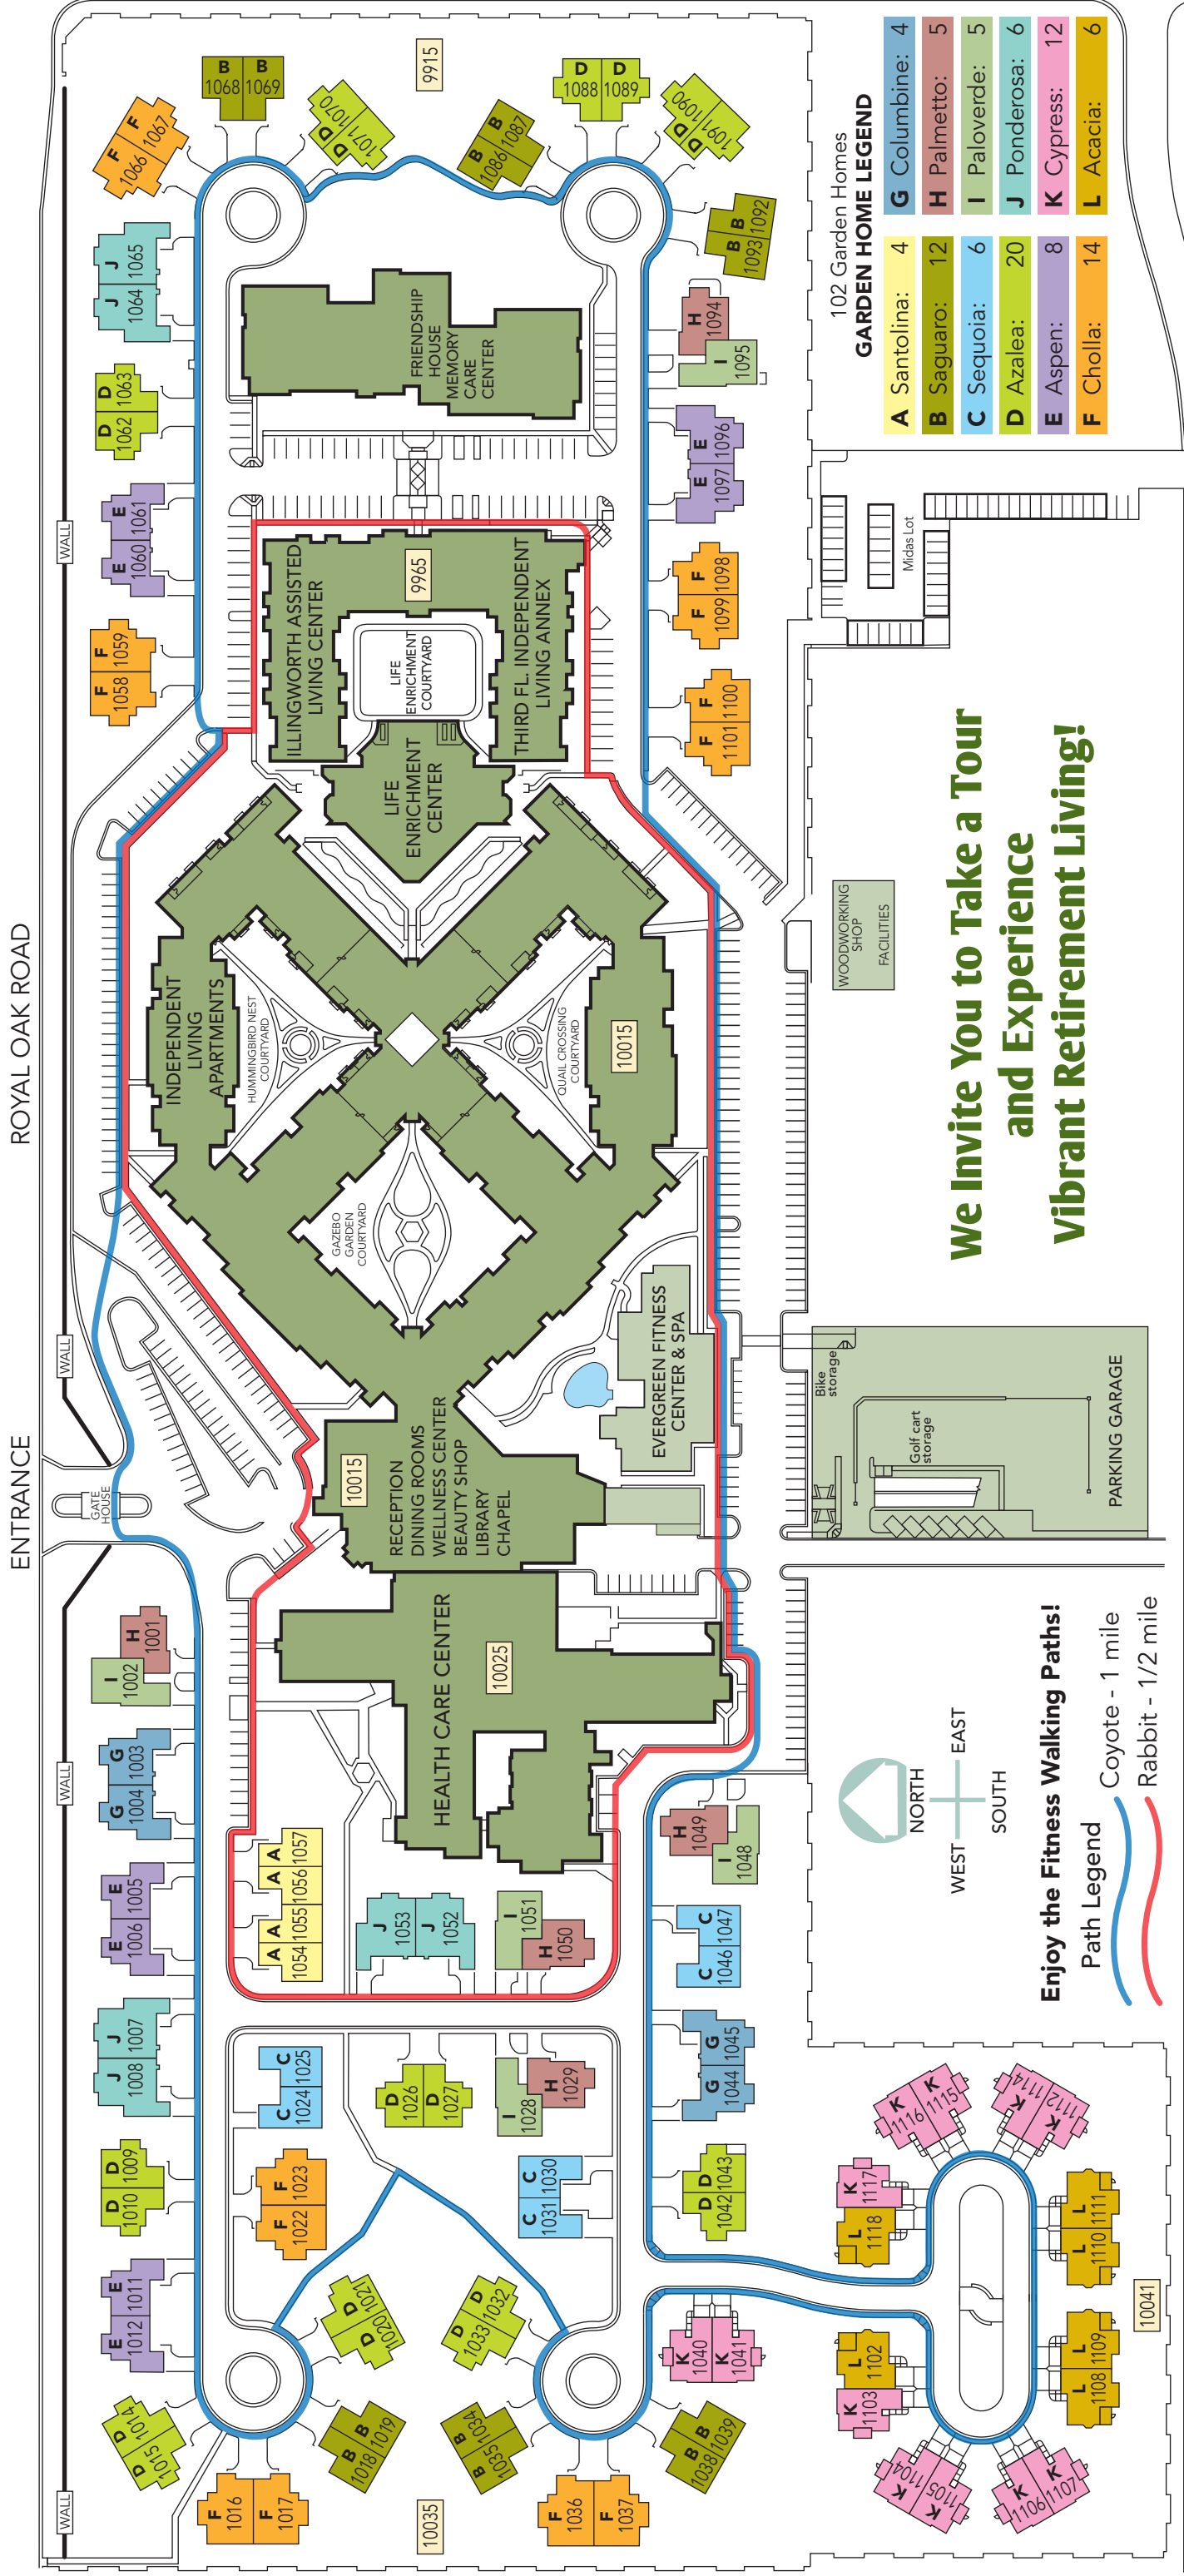

Acacia

Garden Home

Two Bedrooms, 1,366 sq ft

Acacia

Garden Home

Two Bedrooms, 1,366 sq ft

Royal Oaks Retirement Community

102 Garden Homes

GARDEN HOME LEGEND

A Santolina:	4	G Columbine:	4
B Saguaro:	12	H Palmetto:	5
C Sequoia:	6	I Paloverde:	5
D Azalea:	20	J Ponderosa:	6
E Aspen:	8	K Cypress:	12
F Cholla:	14	L Acacia:	6

**We Invite You to Take a Tour
and Experience
Vibrant Retirement Living!**

Enjoy the Fitness Walking Paths!
 Path Legend
 Coyote - 1 mile
 Rabbit - 1/2 mile

SANTA FE DRIVE