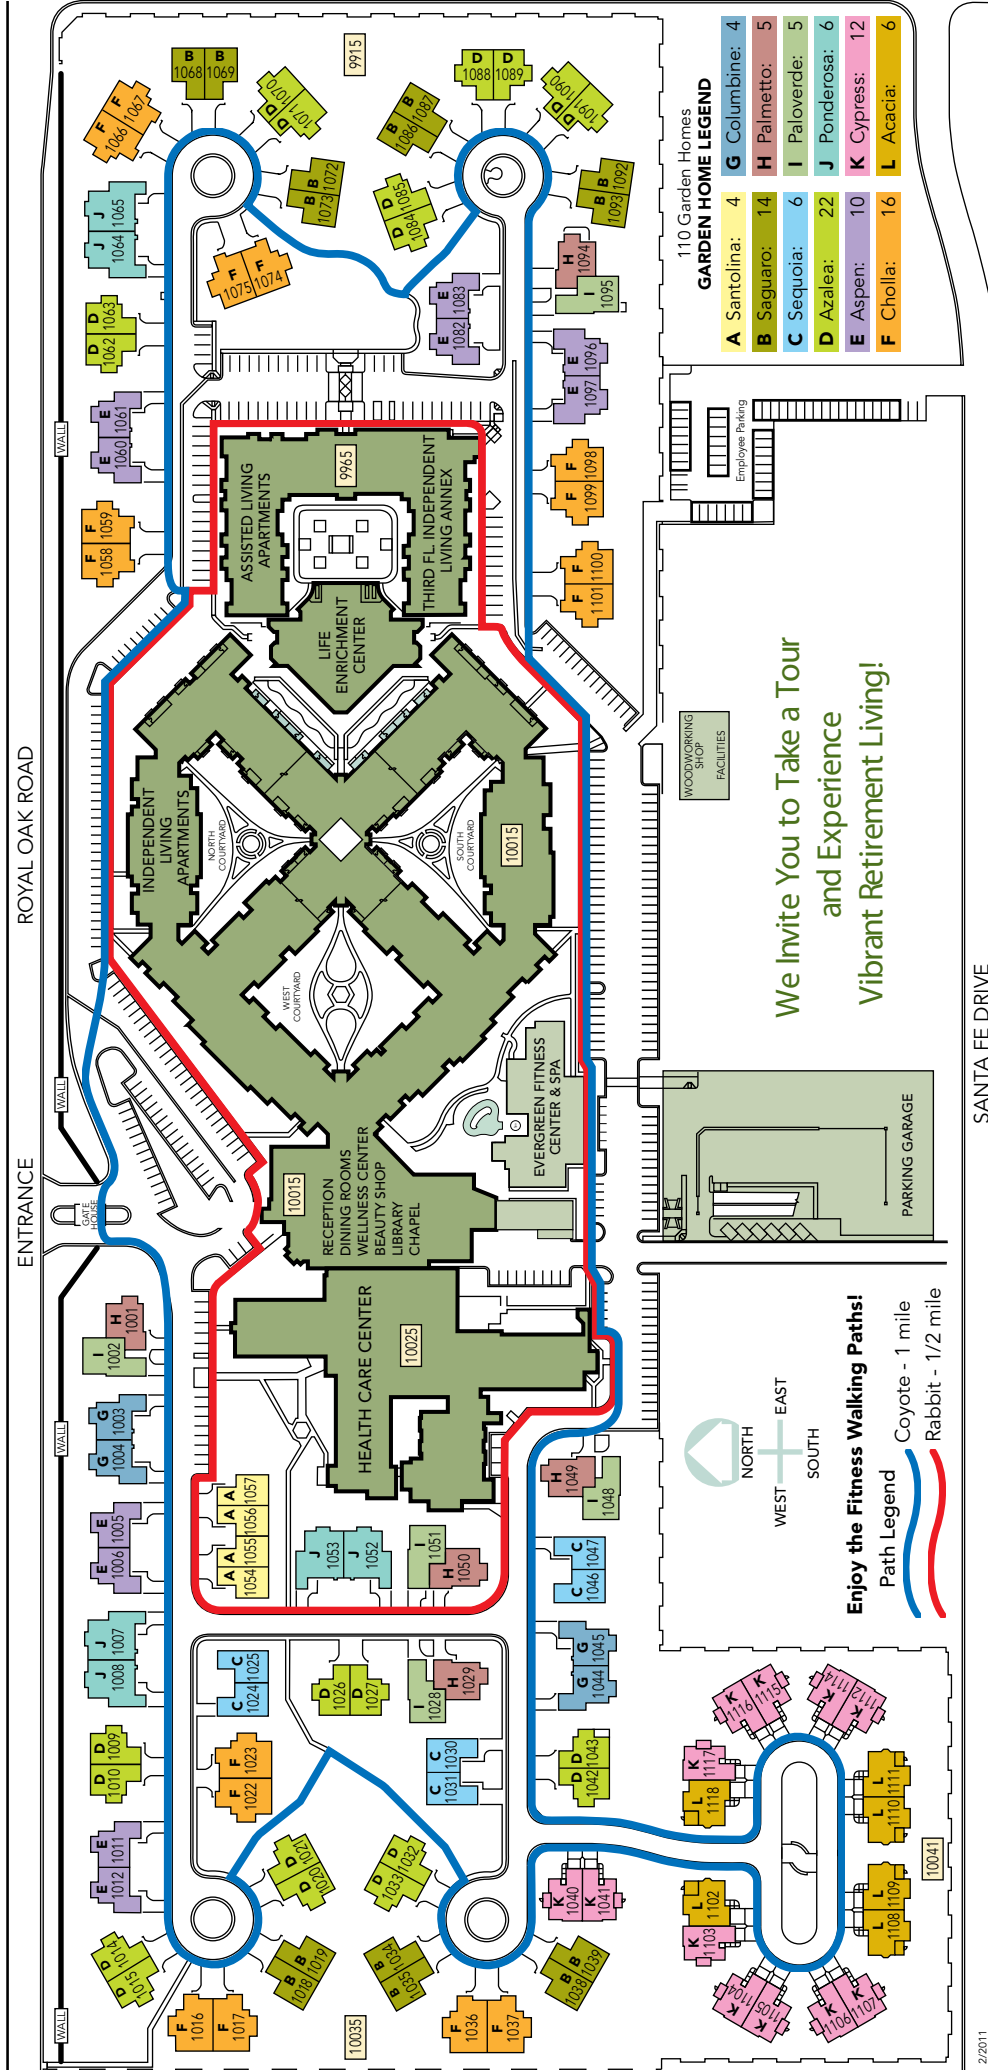

ROYAL OAKS

ENGAGING • INSPIRED • VIBRANT
RETIREMENT LIVING

Azalea

ROYAL OAKS

ENGAGING · INSPIRED · VIBRANT
RETIREMENT LIVING

Azalea

Azalea

Two Bedroom - 1,040 sq. ft.

Community Map for Royal Oaks Lifecare Campus

GARDEN HOME LEGEND

A Santolina: 4	G Columbine: 4
B Saguaro: 14	H Palmetto: 5
C Sequoia: 6	I Paloverde: 5
D Azalea: 22	J Ponderosa: 6
E Aspen: 10	K Cypress: 12
F Cholla: 16	L Acacia: 6

We Invite You to Take a Tour
and Experience
Vibrant Retirement Living!

Enjoy the Fitness Walking Paths!
Path Legend
Coyote - 1 mile
Rabbit - 1/2 mile

SANTA FE DRIVE