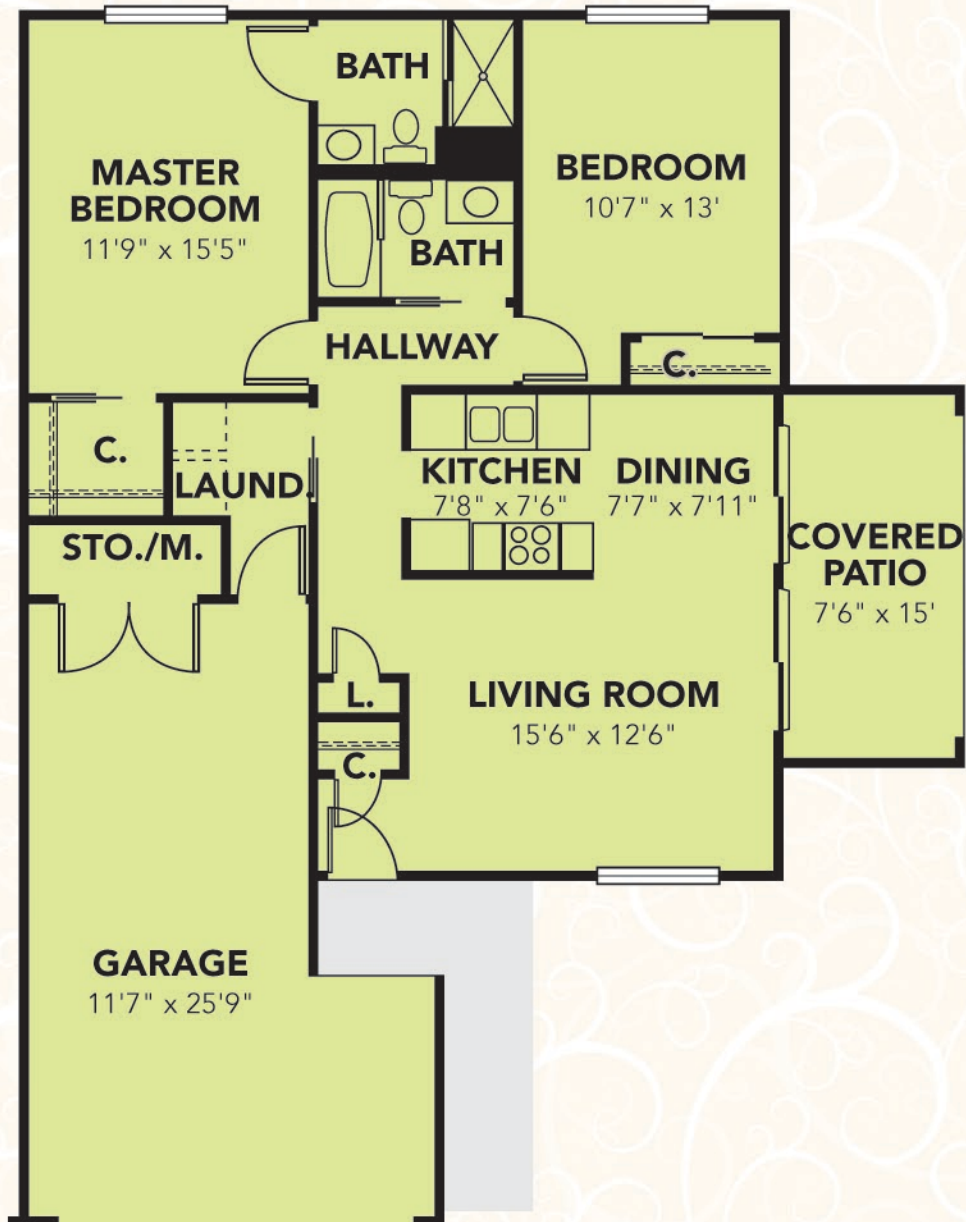

ROYAL OAKS

ENGAGING • INSPIRED • VIBRANT
RETIREMENT LIVING

Azalea

ROYAL OAKS

ENGAGING · INSPIRED · VIBRANT
RETIREMENT LIVING

Azalea

Azalea

Two Bedroom - 1,040 sq. ft.

Community Map for Royal Oaks Lifecare Campus

GARDEN HOME LEGEND

A Santolina: 4	G Columbine: 4
B Saguaro: 14	H Palmetto: 5
C Sequoia: 6	I Paloverde: 5
D Azalea: 22	J Ponderosa: 6
E Aspen: 10	K Cypress: 12
F Cholla: 16	L Acacia: 6