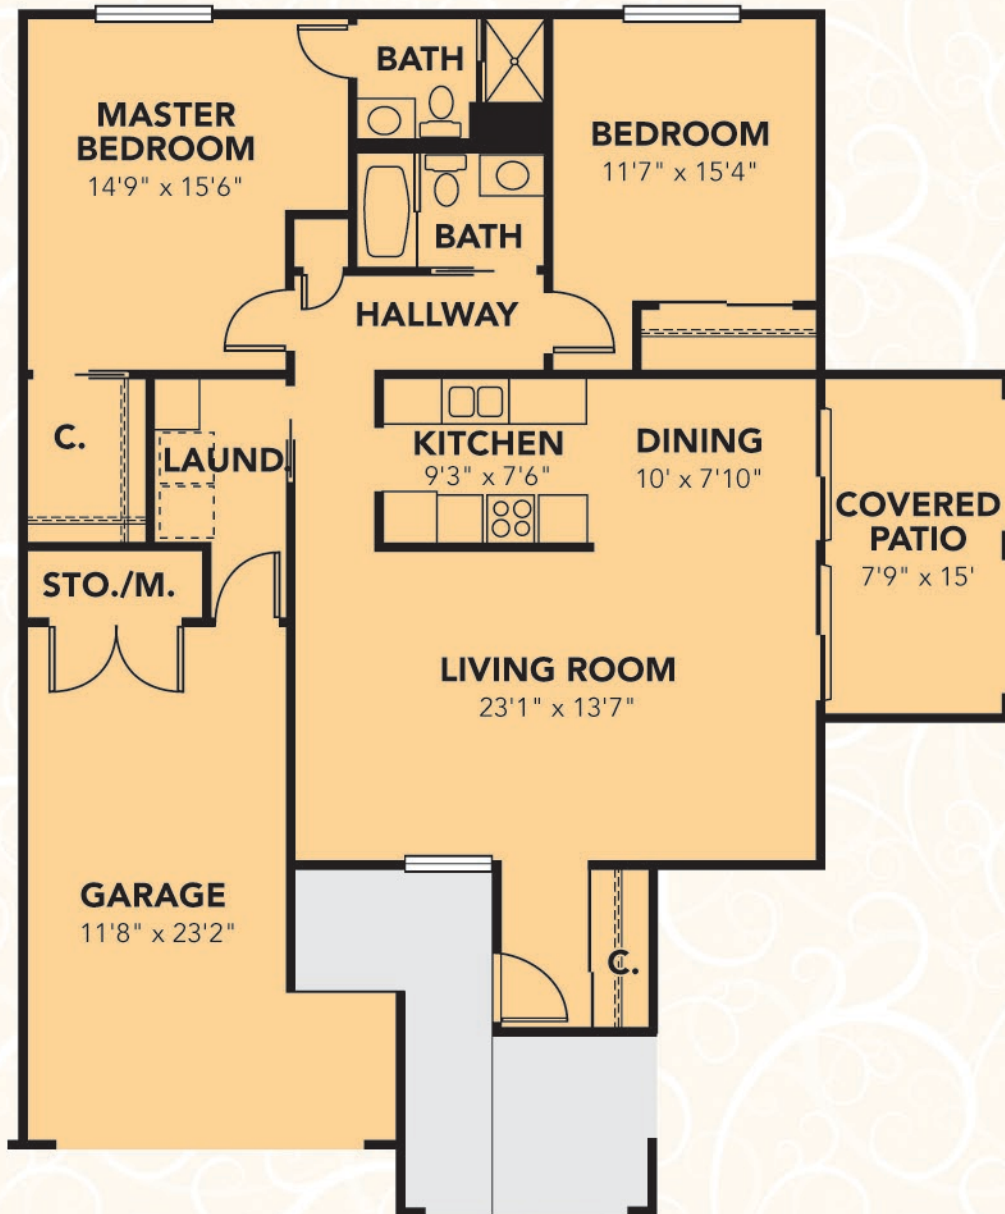

ROYAL OAKS

ENGAGING • INSPIRED • VIBRANT
RETIREMENT LIVING

Cholla

ROYAL OAKS

ENGAGING · INSPIRED · VIBRANT
RETIREMENT LIVING

Cholla

Cholla

Two Bedroom - 1,272 sq. ft.