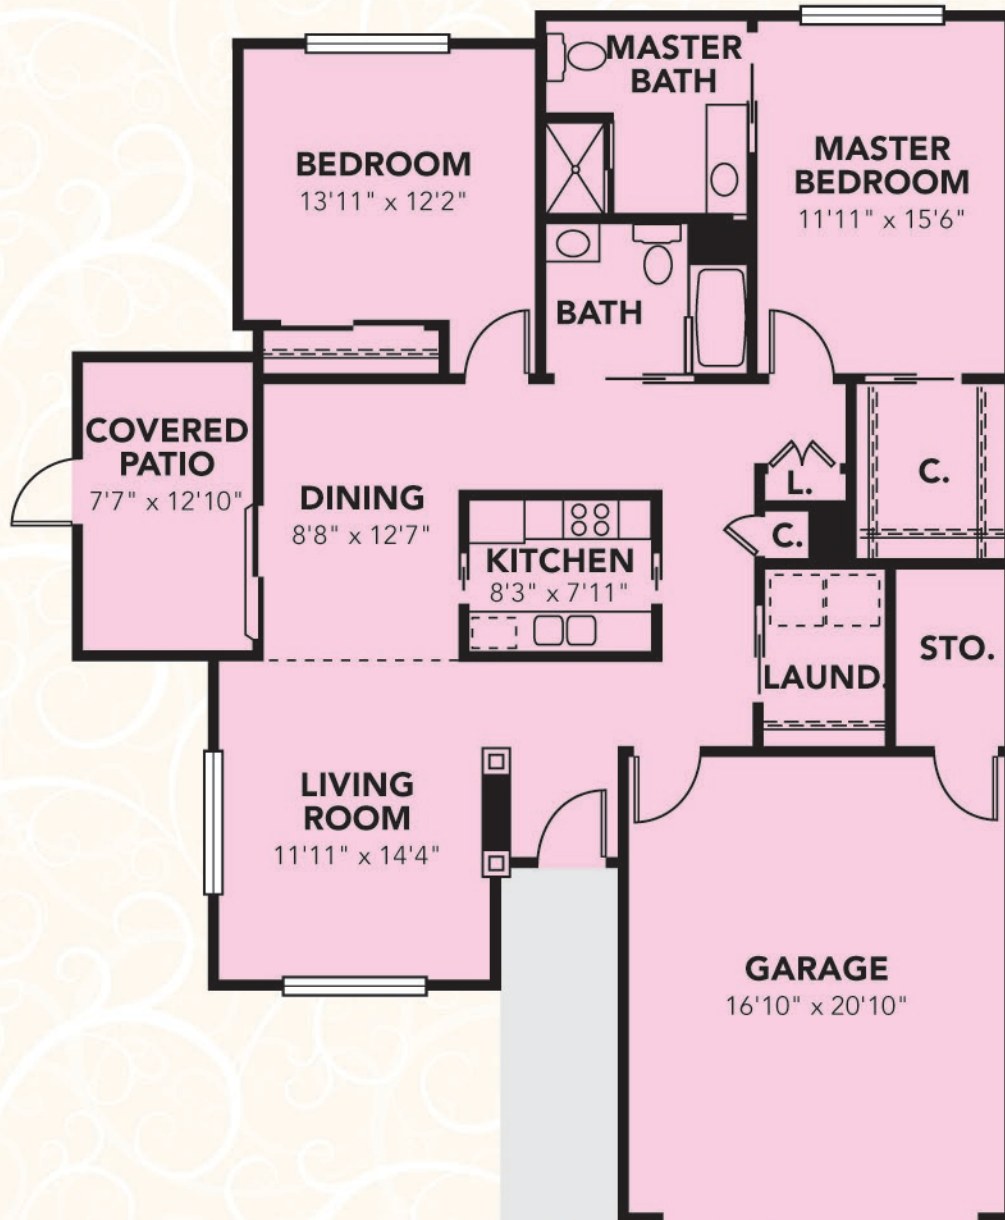

ROYAL OAKS

ENGAGING • INSPIRED • VIBRANT
RETIREMENT LIVING

Cypress

ROYAL OAKS

ENGAGING • INSPIRED • VIBRANT
RETIREMENT LIVING

Cypress

Cypress

Two Bedroom - 1,262 sq. ft.