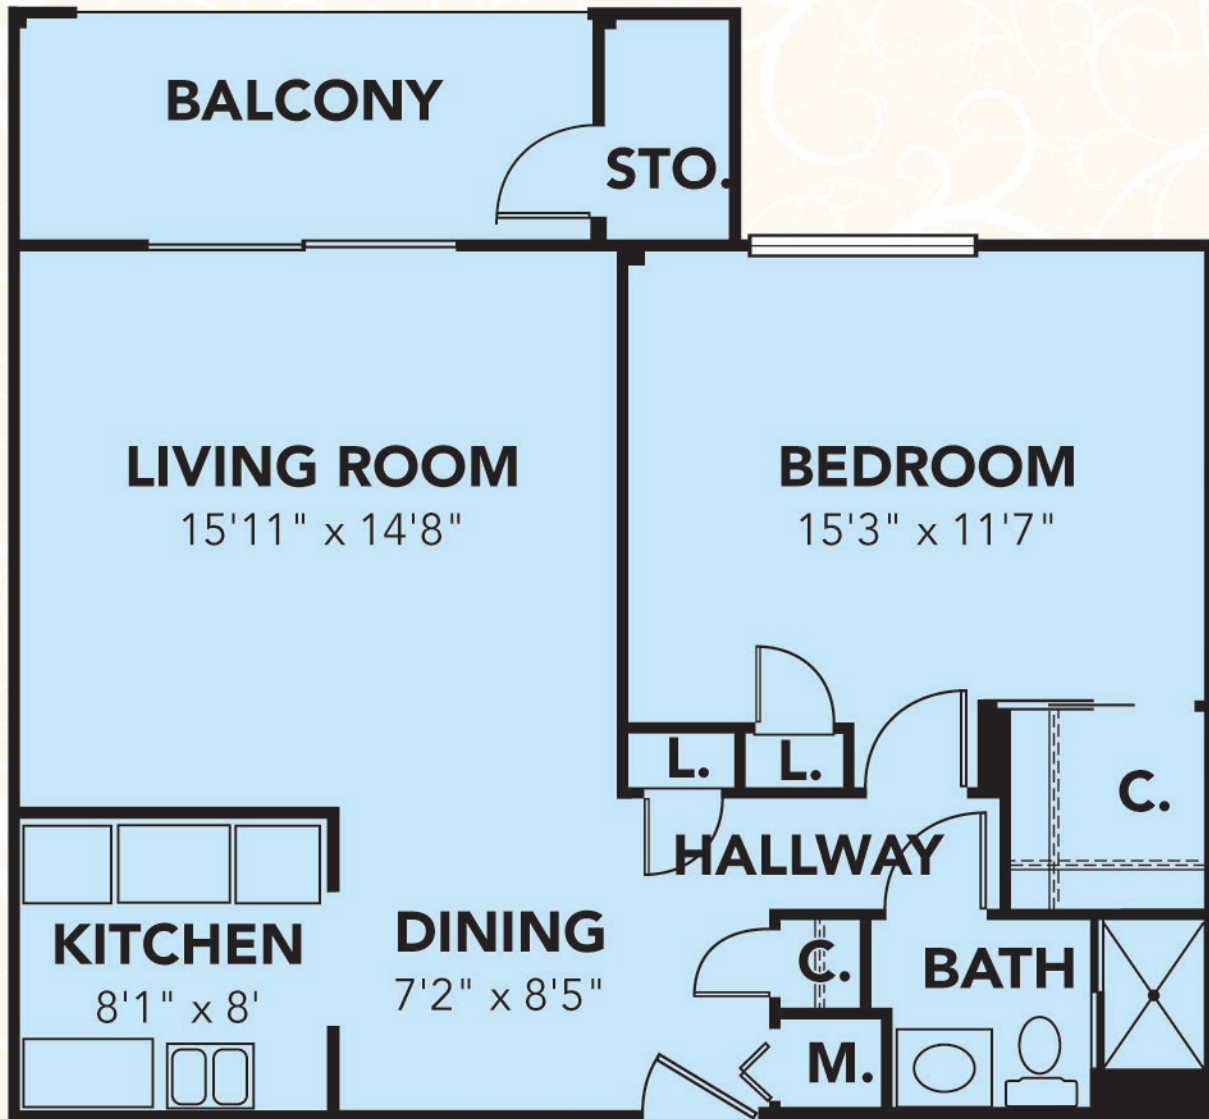

ROYAL OAKS

ENGAGING • INSPIRED • VIBRANT
RETIREMENT LIVING

Holly

ROYAL OAKS

ENGAGING · INSPIRED · VIBRANT
RETIREMENT LIVING

Holly

Holly

One Bedroom - 792 sq. ft.

INDEPENDENT LIVING MAIN BUILDING

263 Apartments
APARTMENT LEGEND

A	Nandina:	10
B	Wisteria:	66
C	Holly:	53
D	Mesquite:	54
E	Mimosa:	54
F	Magnolia:	12
G	Laurel:	6
H	Birch:	2
I/J	Oak:	6