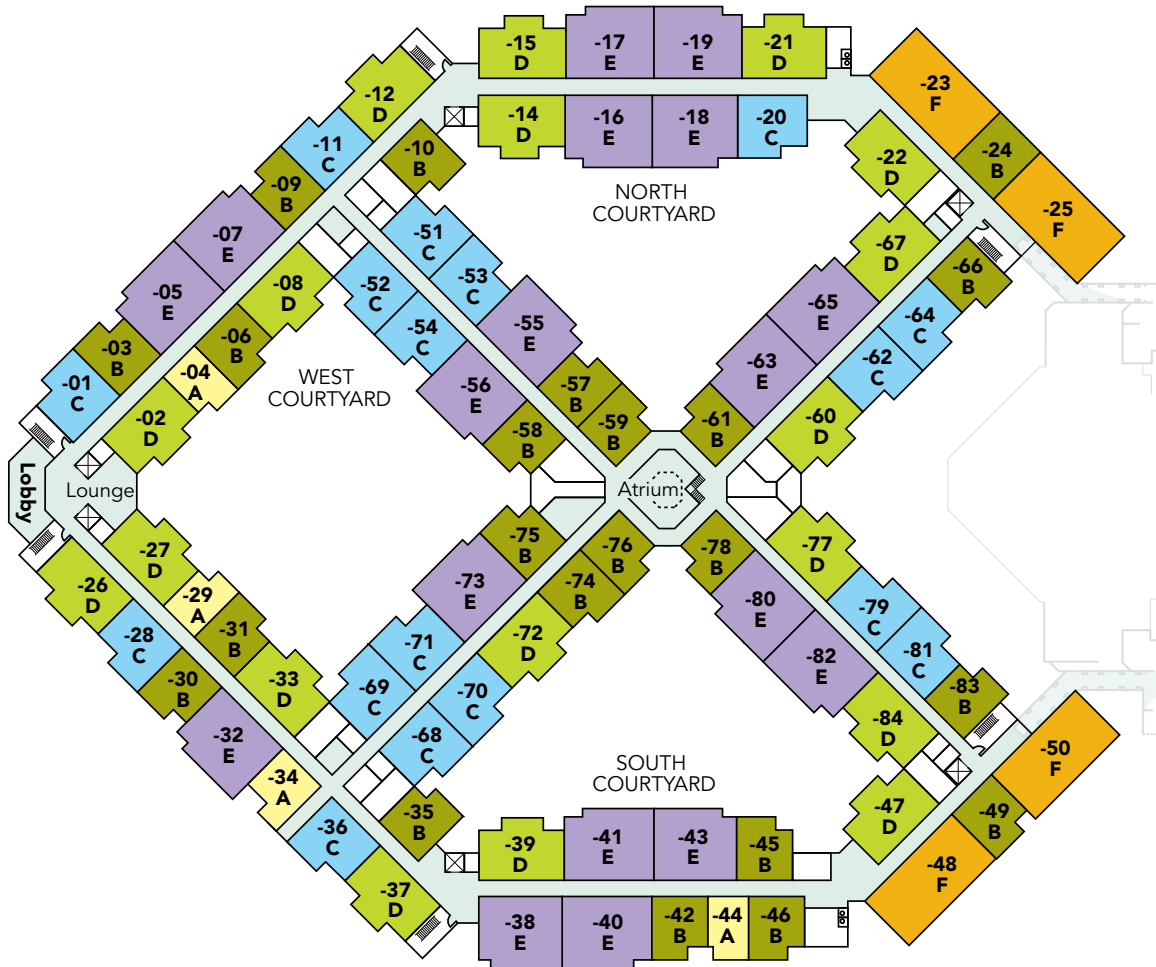

ROYAL OAKS

ENGAGING • INSPIRED • VIBRANT
RETIREMENT LIVING

Holly

ROYAL OAKS

ENGAGING · INSPIRED · VIBRANT
RETIREMENT LIVING

Holly

Holly

One Bedroom - 792 sq. ft.

INDEPENDENT LIVING MAIN BUILDING

263 Apartments
APARTMENT LEGEND

A	Nandina:	10
B	Wisteria:	66
C	Holly:	53
D	Mesquite:	54
E	Mimosa:	54
F	Magnolia:	12
G	Laurel:	6
H	Birch:	2
I/J	Oak:	6