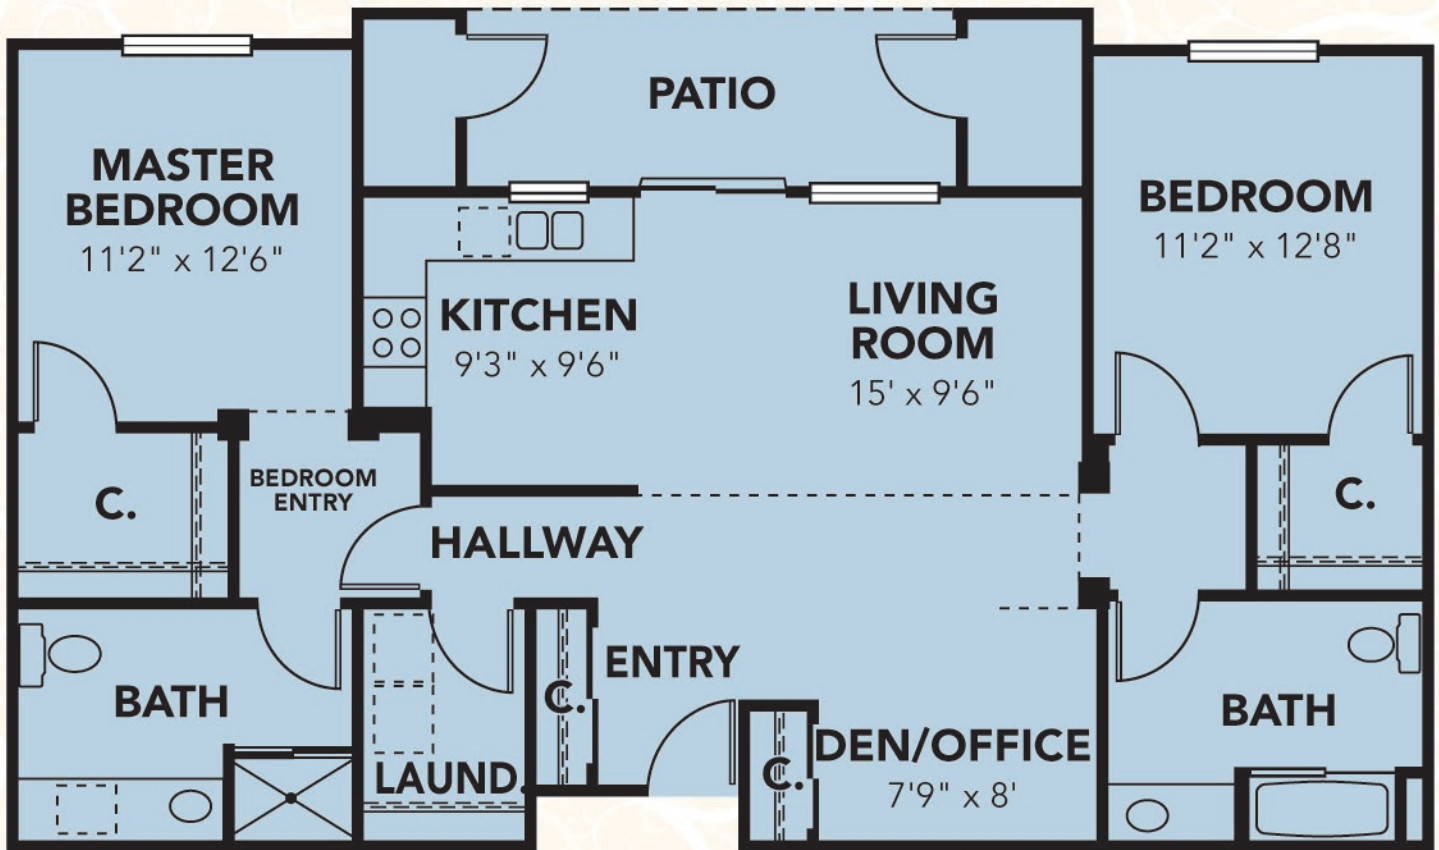

ROYAL OAKS

ENGAGING • INSPIRED • VIBRANT
RETIREMENT LIVING

Laurel

ROYAL OAKS

ENGAGING • INSPIRED • VIBRANT
RETIREMENT LIVING

Laurel

Laurel

Two Bedroom - 1,202 sq. ft.

INDEPENDENT LIVING MAIN BUILDING

263 Apartments APARTMENT LEGEND

A	Nandina:	10
B	Wisteria:	66
C	Holly:	53
D	Mesquite:	54
E	Mimosa:	54
F	Magnolia:	12
G	Laurel:	6
H	Birch:	2
I/J	Oak:	6