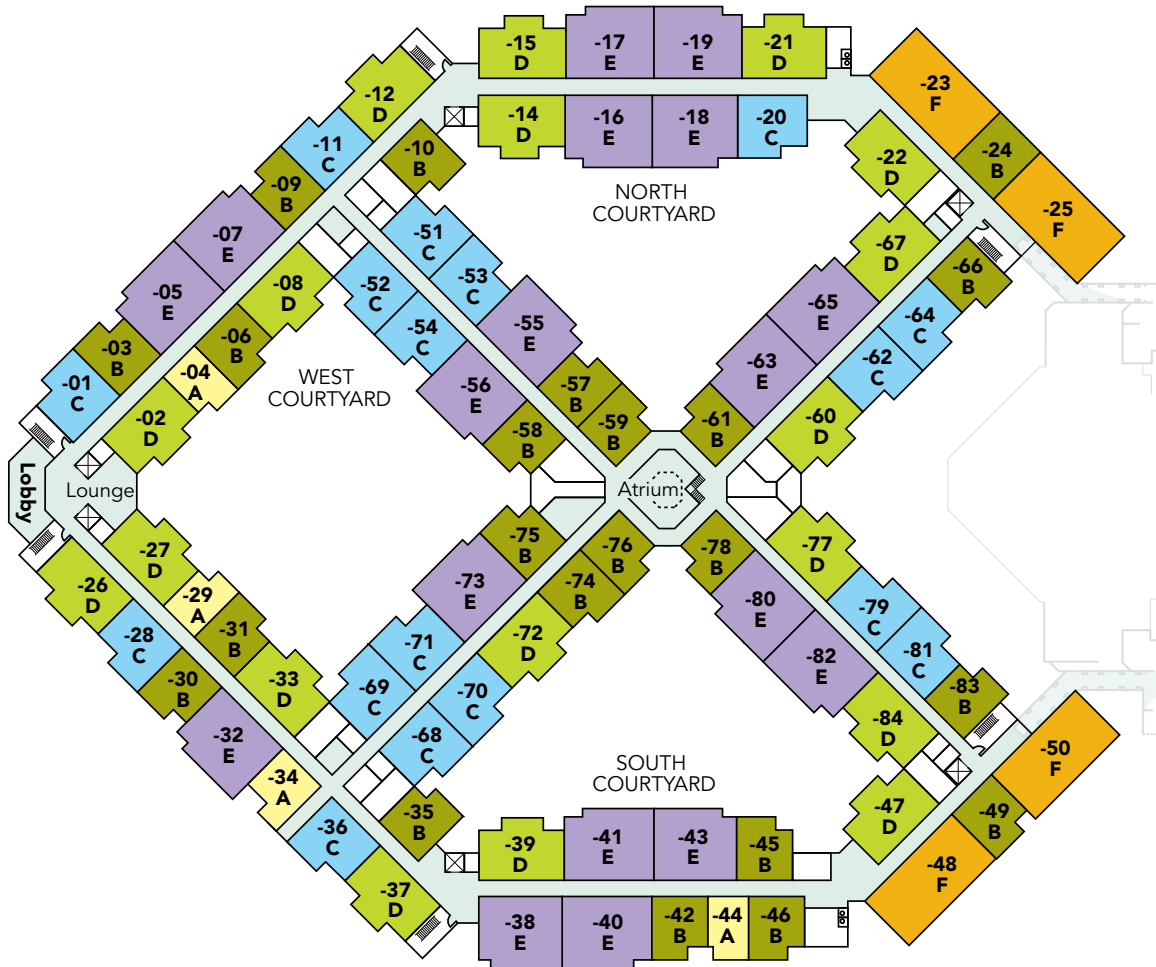

ROYAL OAKS

ENGAGING • INSPIRED • VIBRANT
RETIREMENT LIVING

Laurel

ROYAL OAKS

ENGAGING • INSPIRED • VIBRANT
RETIREMENT LIVING

Laurel

Laurel

Two Bedroom - 1,202 sq. ft.

INDEPENDENT LIVING MAIN BUILDING

263 Apartments APARTMENT LEGEND

A	Nandina:	10
B	Wisteria:	66
C	Holly:	53
D	Mesquite:	54
E	Mimosa:	54
F	Magnolia:	12
G	Laurel:	6
H	Birch:	2
I/J	Oak:	6