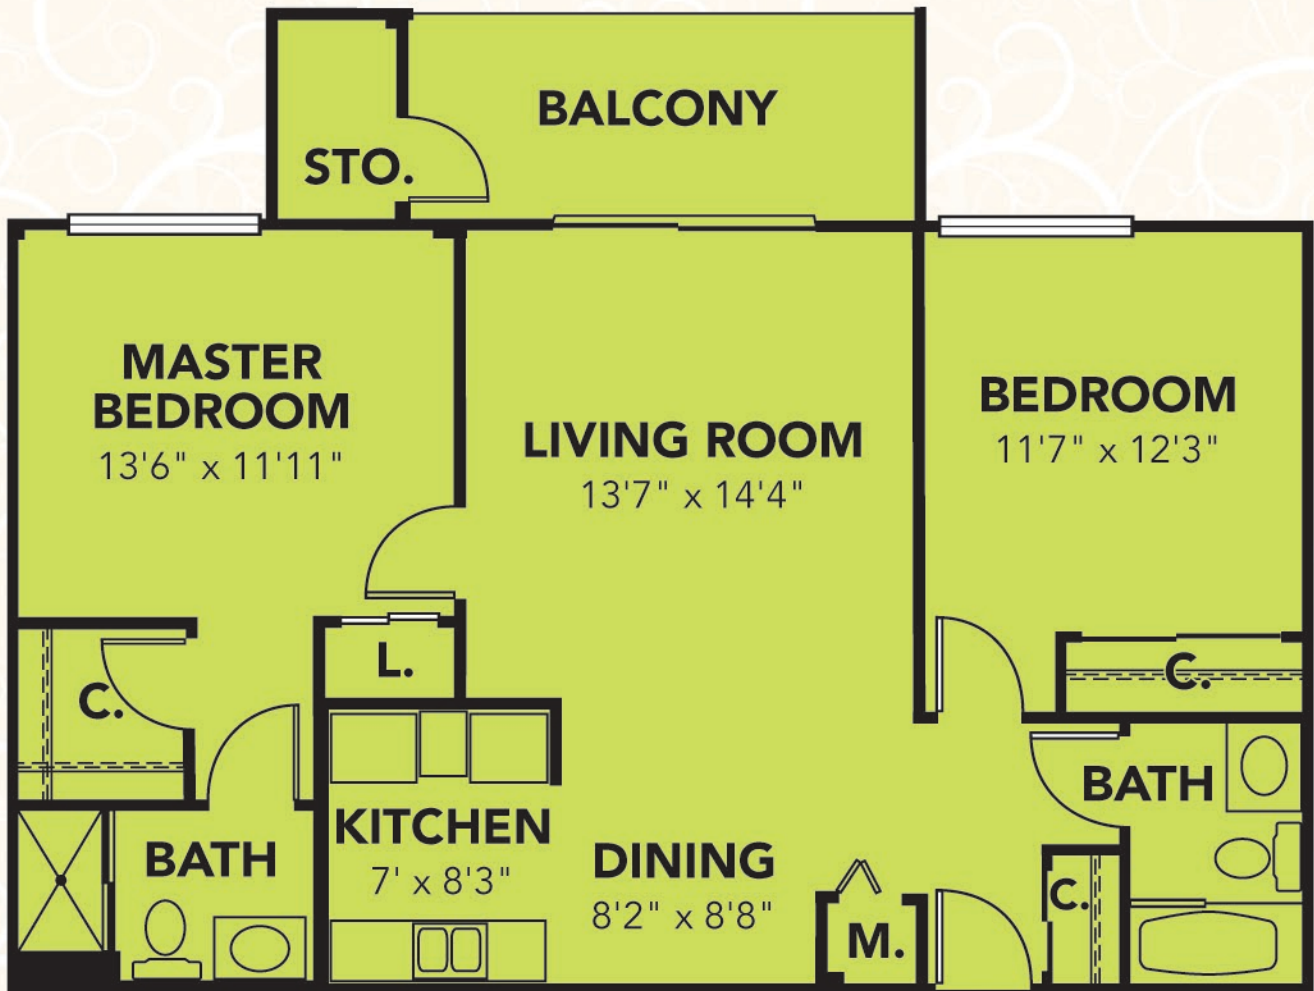

ROYAL OAKS

ENGAGING • INSPIRED • VIBRANT
RETIREMENT LIVING

Mesquite

ROYAL OAKS

ENGAGING · INSPIRED · VIBRANT
RETIREMENT LIVING

Mesquite

Mesquite

Two Bedroom - 986 sq. ft.

INDEPENDENT LIVING MAIN BUILDING

263 Apartments APARTMENT LEGEND

A	Nandina:	10
B	Wisteria:	66
C	Holly:	53
D	Mesquite:	54
E	Mimosa:	54
F	Magnolia:	12
G	Laurel:	6
H	Birch:	2
I/J	Oak:	6

INDEPENDENT LIVING ANNEX