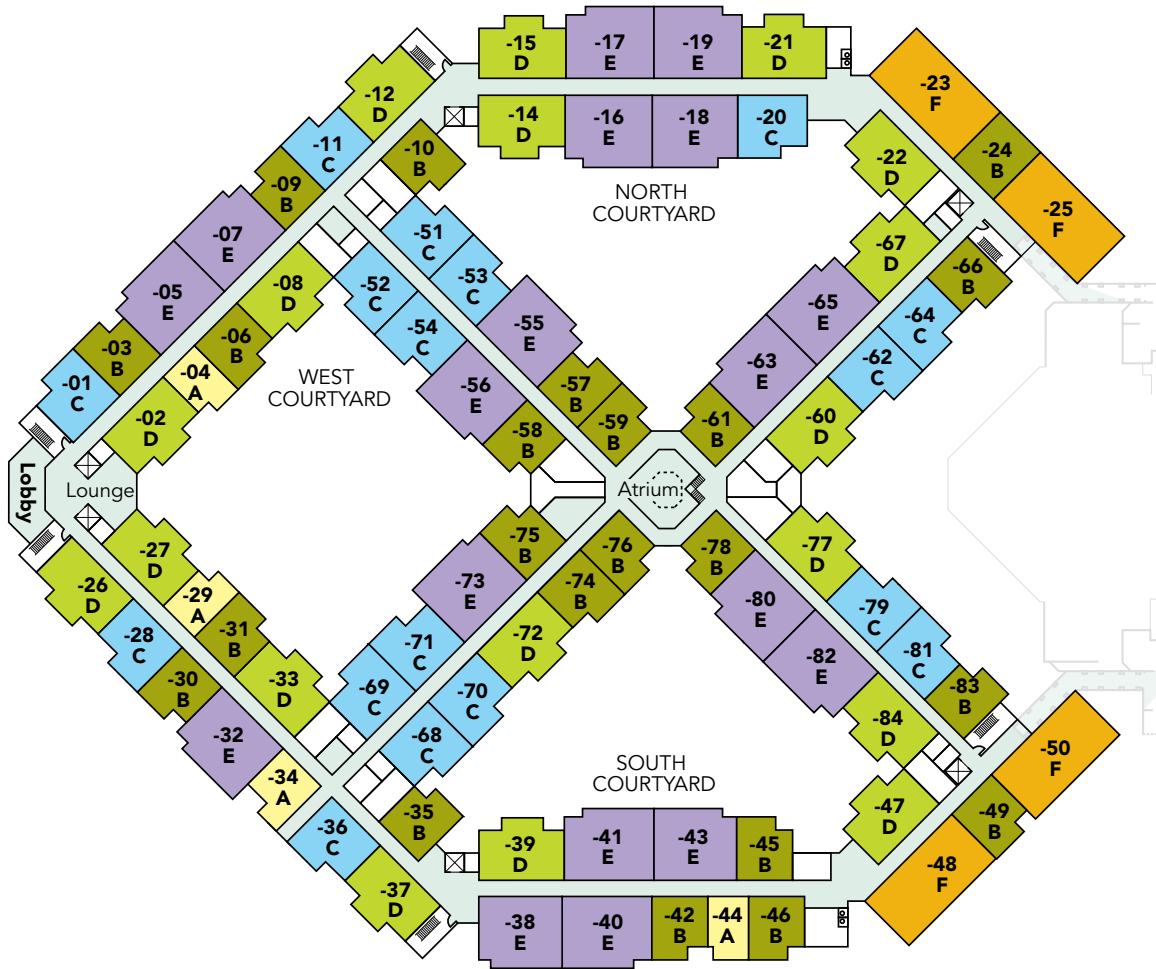

ROYAL OAKS

ENGAGING • INSPIRED • VIBRANT
RETIREMENT LIVING

Mesquite

ROYAL OAKS

ENGAGING · INSPIRED · VIBRANT
RETIREMENT LIVING

Mesquite

Mesquite

Two Bedroom - 986 sq. ft.

INDEPENDENT LIVING MAIN BUILDING

263 Apartments APARTMENT LEGEND

A	Nandina:	10
B	Wisteria:	66
C	Holly:	53
D	Mesquite:	54
E	Mimosa:	54
F	Magnolia:	12
G	Laurel:	6
H	Birch:	2
I/J	Oak:	6

INDEPENDENT LIVING ANNEX