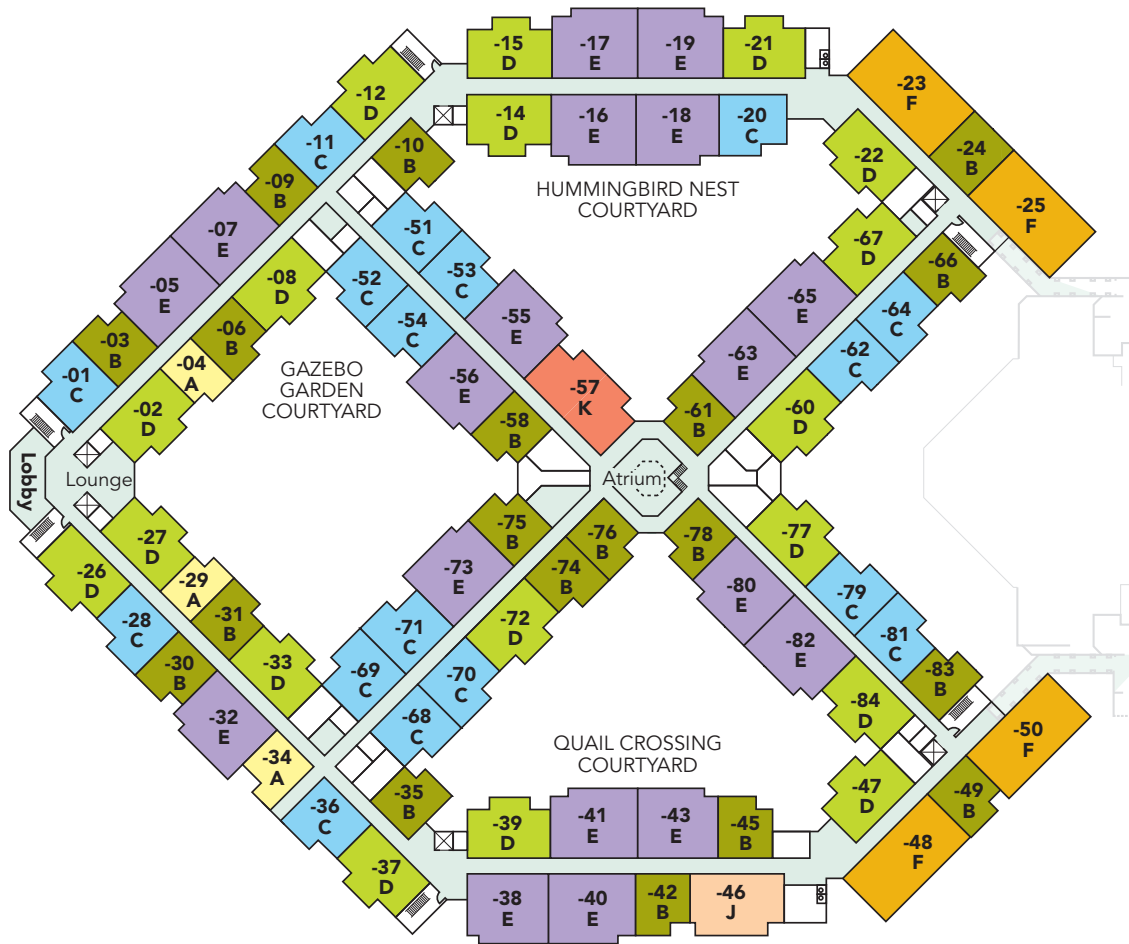

Mesquite

Apartment
Two Bedrooms, 986 sq ft

Mesquite

Apartment

Two Bedrooms, 986 sq ft

INDEPENDENT LIVING MAIN BUILDING

258 Apartments APARTMENT LEGEND

A Nandina:	8
B Wisteria:	58
C Holly:	53
D Mesquite:	54
E Mimosa:	54
F Magnolia:	12
G Laurel:	6
H Birch:	2
I Oak:	6
J Camellia:	2
K Cedar:	3