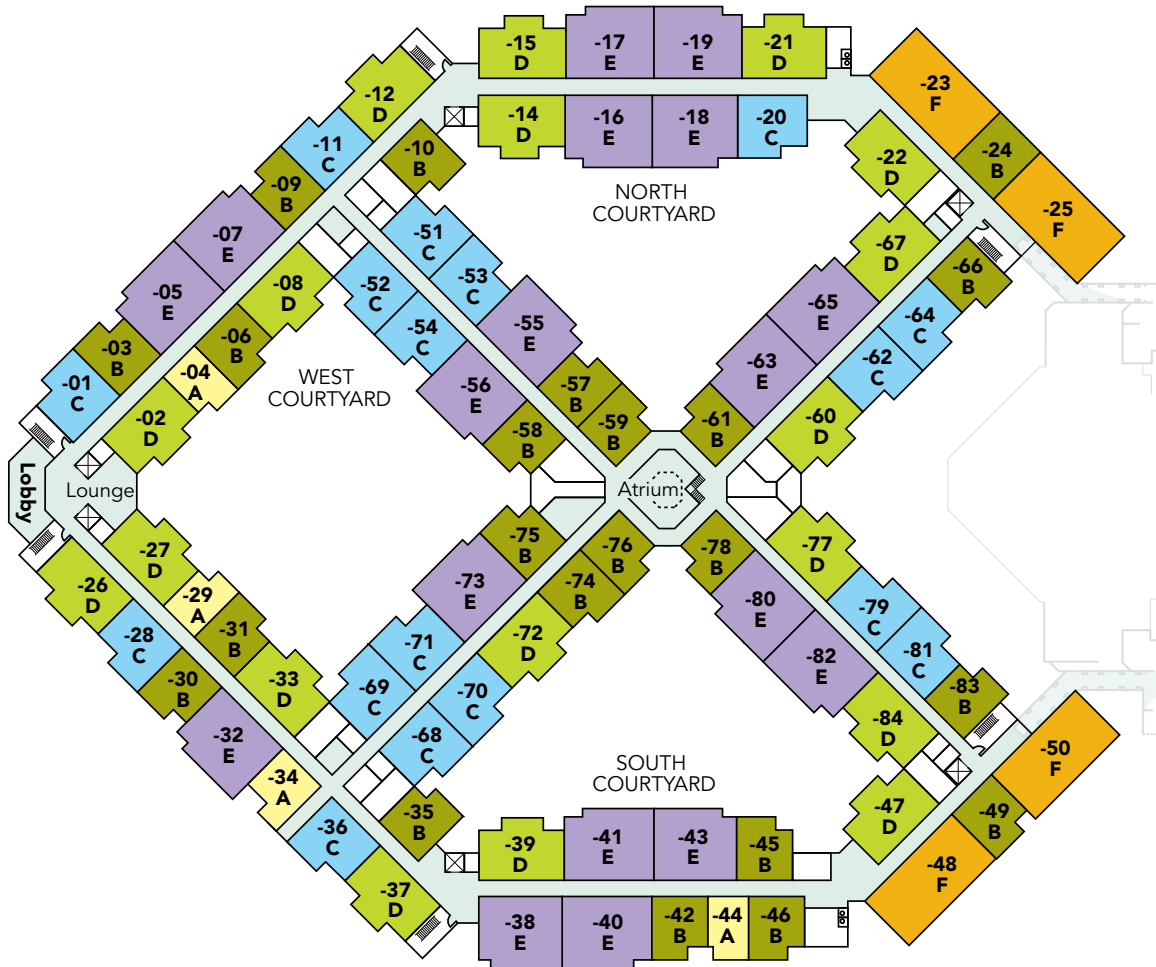

ROYAL OAKS

ENGAGING • INSPIRED • VIBRANT
RETIREMENT LIVING

MIMOSA

ROYAL OAKS

ENGAGING · INSPIRED · VIBRANT
RETIREMENT LIVING

Mimosa

Mimosa

Two Bedroom - 1,204 sq. ft.

INDEPENDENT LIVING MAIN BUILDING

263 Apartments
APARTMENT LEGEND

- A** Nandina: 10
- B** Wisteria: 66
- C** Holly: 53
- D** Mesquite: 54
- E** Mimosa: 54
- F** Magnolia: 12
- G** Laurel: 6
- H** Birch: 2
- I/J** Oak: 6