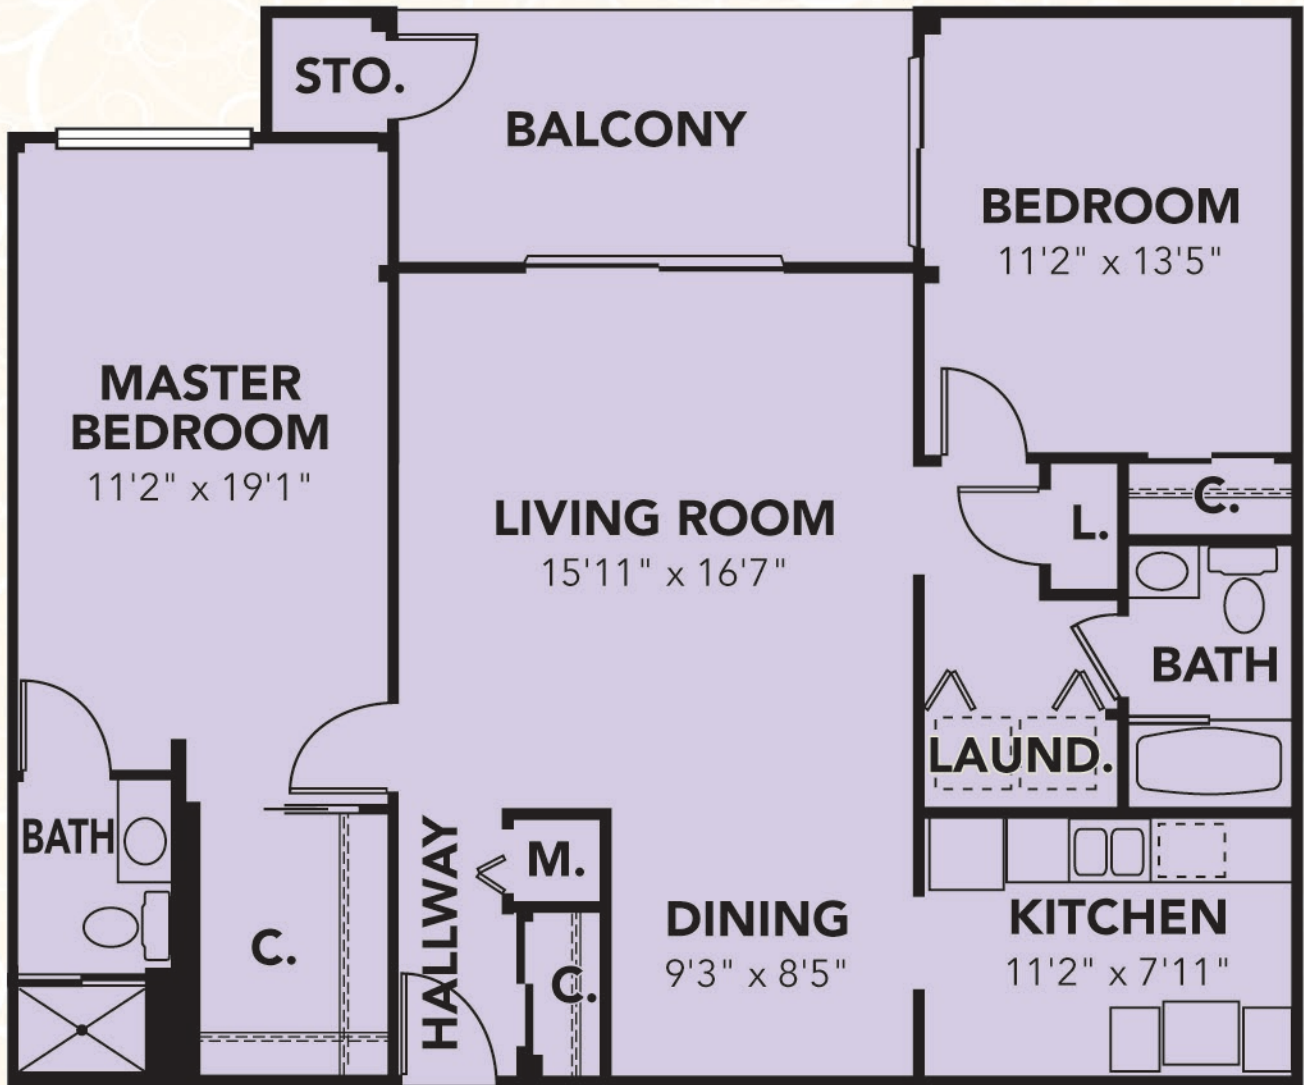

ROYAL OAKS

ENGAGING • INSPIRED • VIBRANT
RETIREMENT LIVING

MIMOSA

ROYAL OAKS

ENGAGING · INSPIRED · VIBRANT
RETIREMENT LIVING

Mimosa

Mimosa

Two Bedroom - 1,204 sq. ft.

INDEPENDENT LIVING MAIN BUILDING

263 Apartments
APARTMENT LEGEND

- A** Nandina: 10
- B** Wisteria: 66
- C** Holly: 53
- D** Mesquite: 54
- E** Mimosa: 54
- F** Magnolia: 12
- G** Laurel: 6
- H** Birch: 2
- I/J** Oak: 6