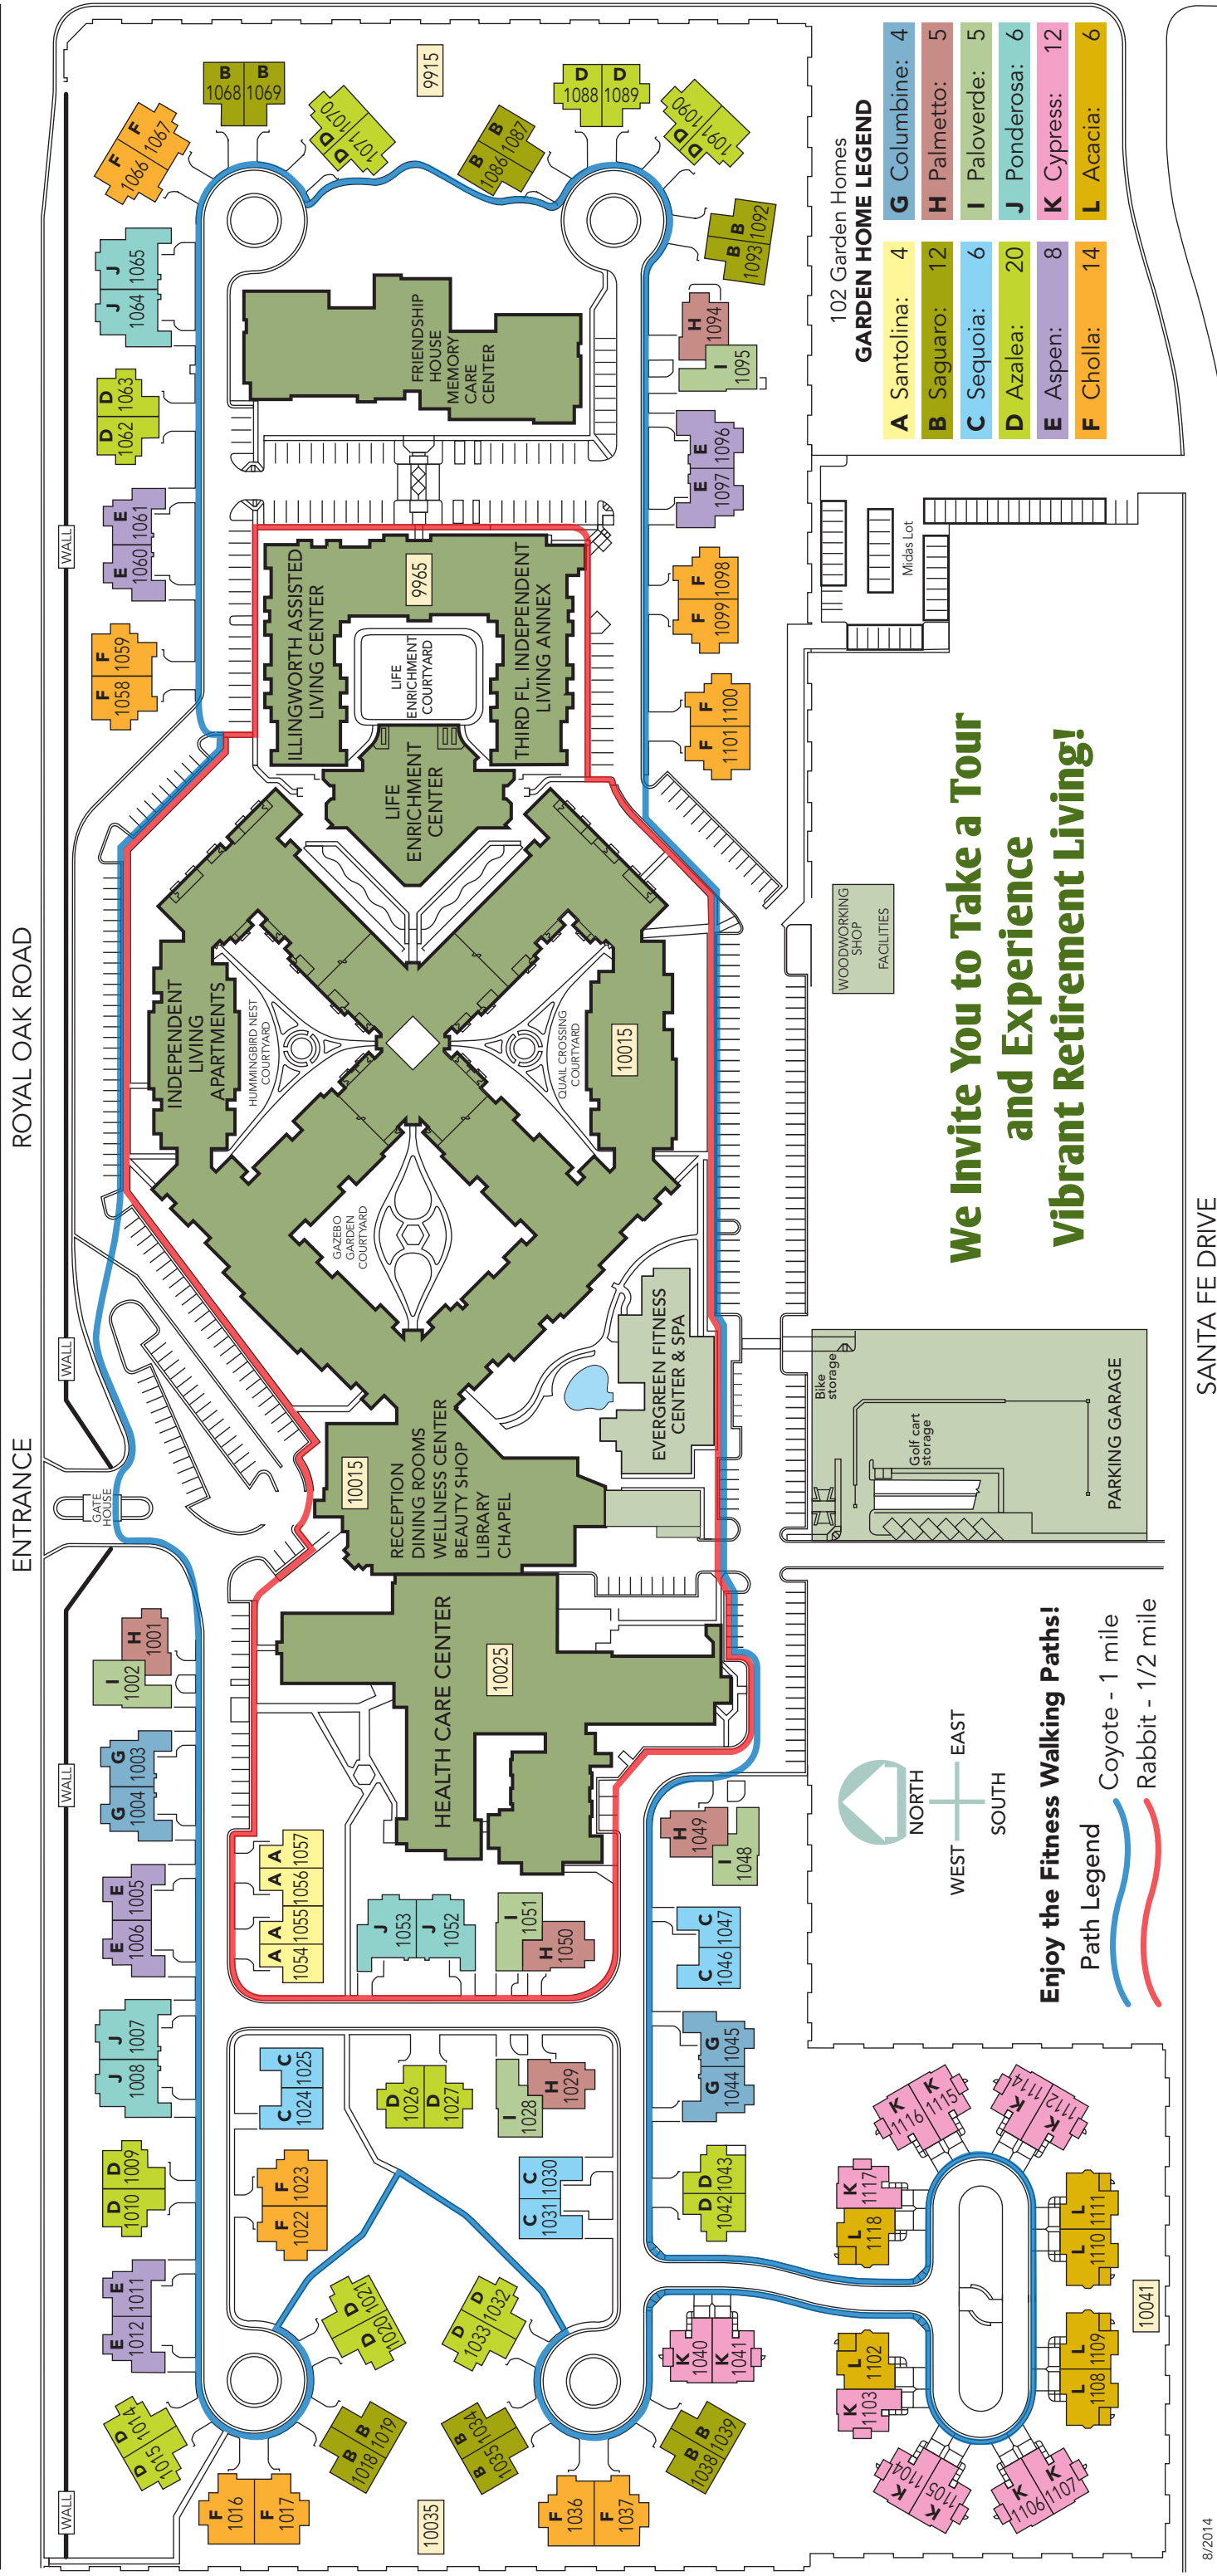

Paloverde

Garden Home

Two Bedrooms, 1,475 sq ft

Paloverde

Garden Home

Two Bedrooms, 1,475 sq ft

Royal Oaks Retirement Community

102 Garden Homes

GARDEN HOME LEGEND	
A Santolina:	4
B Saguaro:	12
C Sequoia:	6
D Azalea:	20
E Aspen:	8
F Cholla:	14
G Columbine:	4
H Palmetto:	5
I Paloverde:	5
J Ponderosa:	6
K Cypress:	12
L Acacia:	6

**We Invite You to Take a Tour
and Experience
Vibrant Retirement Living!**

Enjoy the Fitness Walking Paths!
 Path Legend
 Coyote - 1 mile
 Rabbit - 1/2 mile

SANTA FE DRIVE