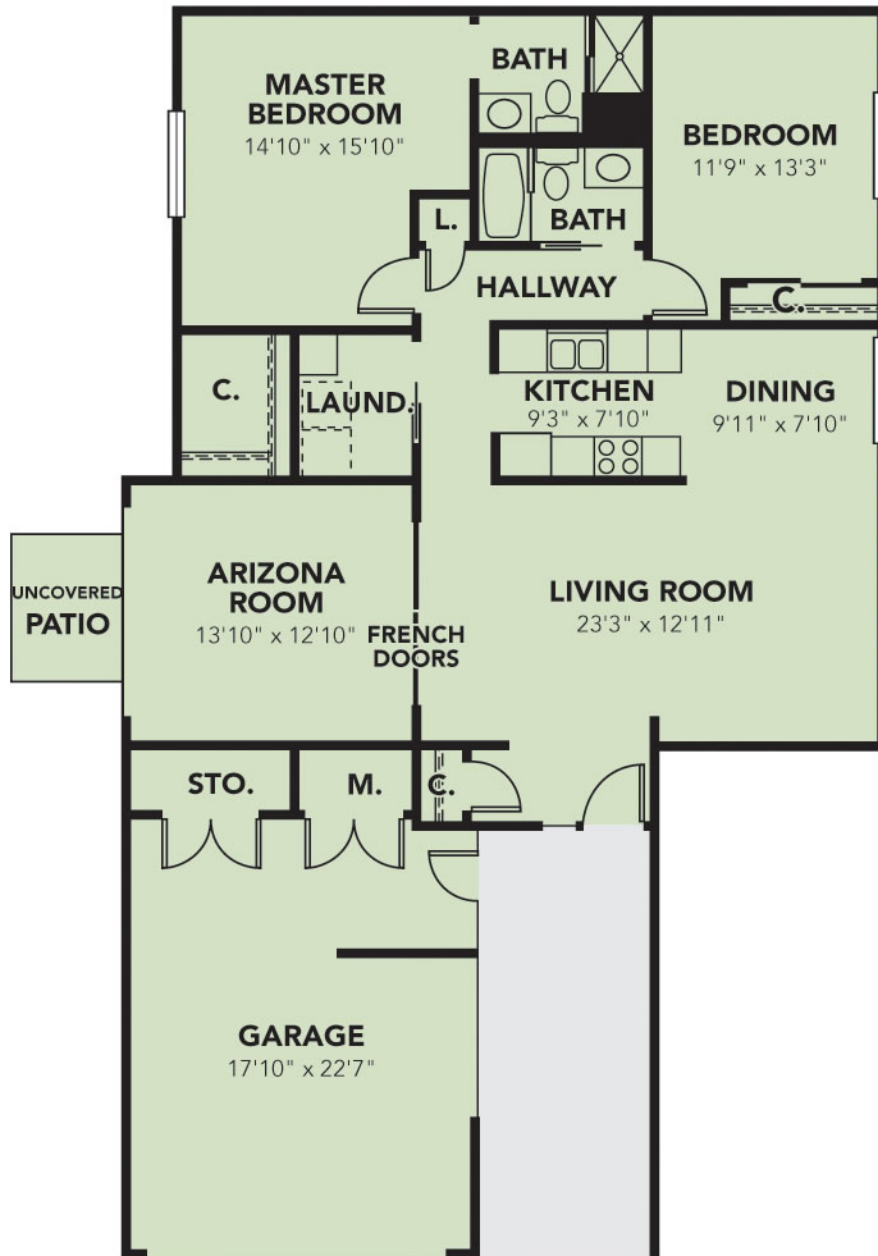

Paloverde

Garden Home

Two Bedrooms, 1,475 sq ft

Paloverde

Garden Home

Two Bedrooms, 1,475 sq ft

Royal Oaks Retirement Community

102 Garden Homes