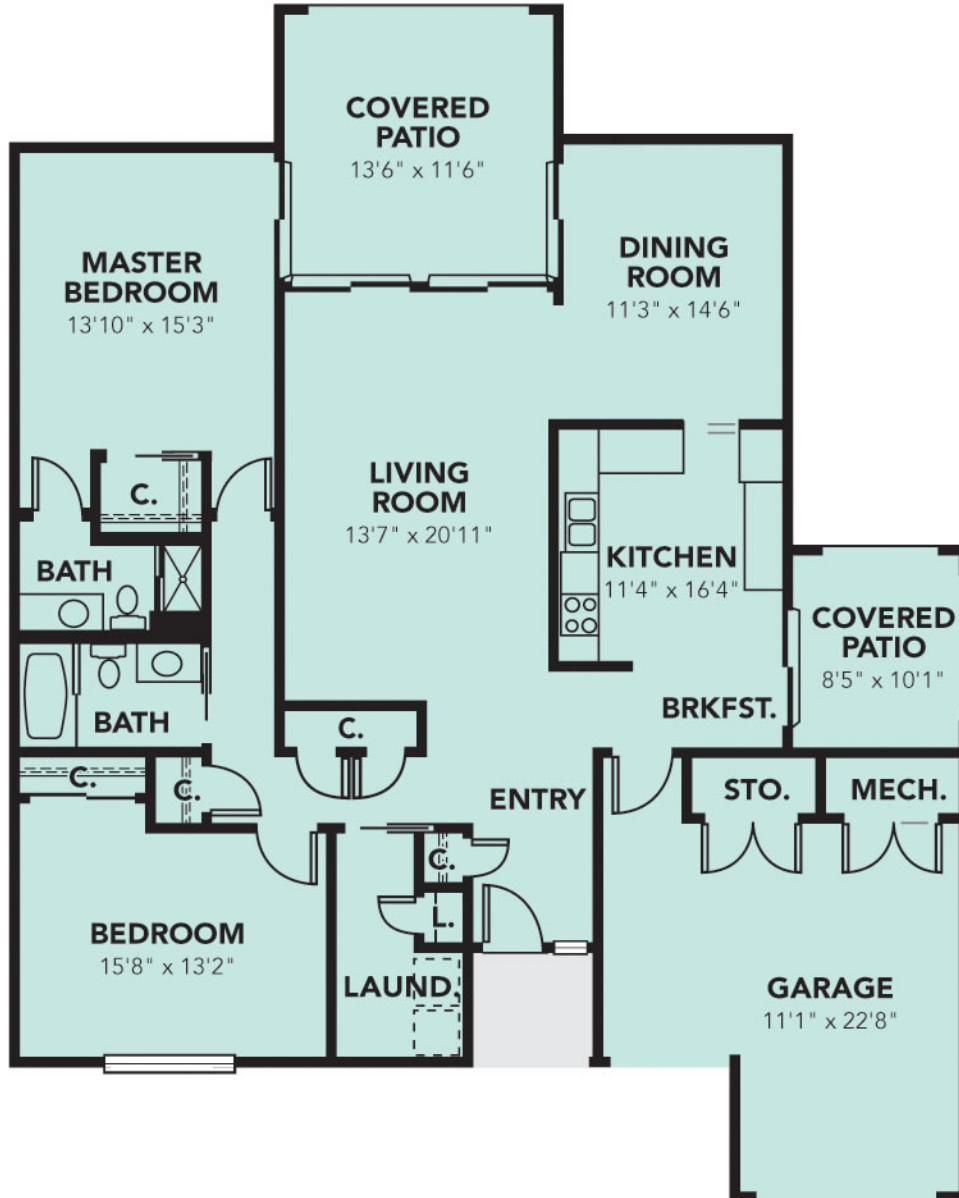

# Ponderosa

Garden Home

Two Bedrooms, 1,660 sq ft