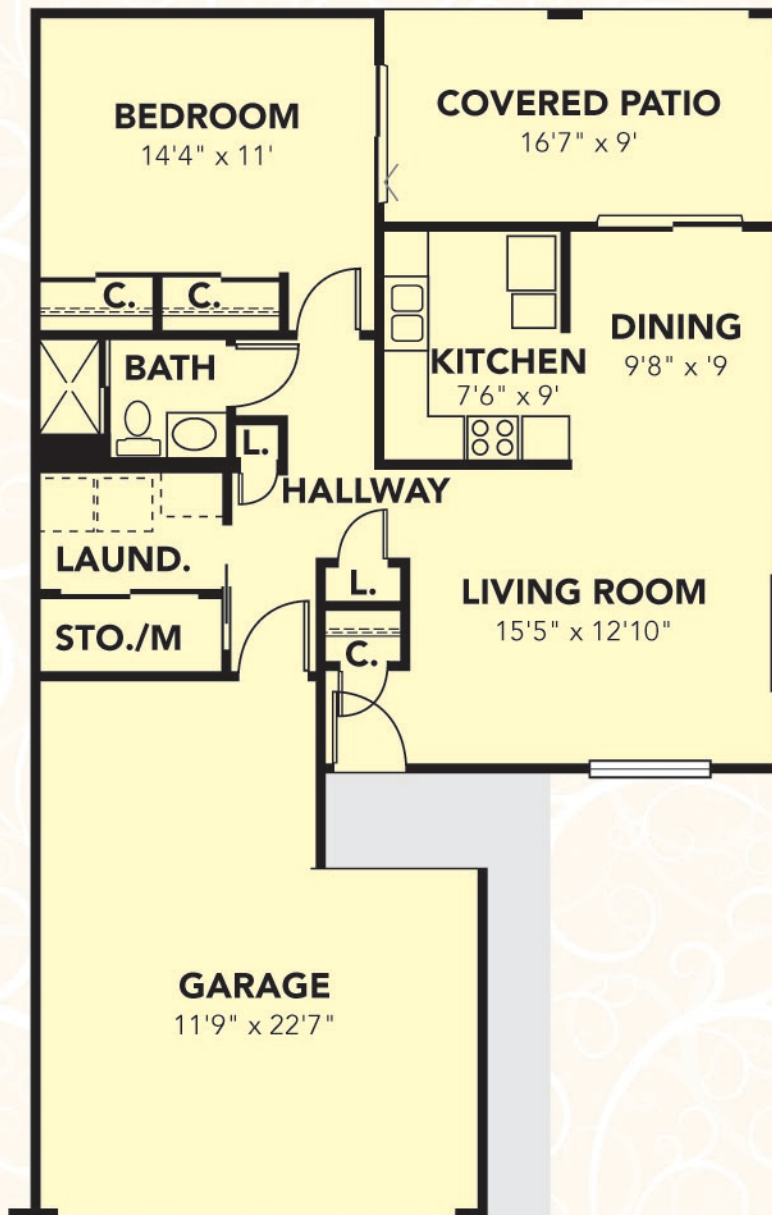

ROYAL OAKS

ENGAGING • INSPIRED • VIBRANT
RETIREMENT LIVING

Santolina

ROYAL OAKS

ENGAGING • INSPIRED • VIBRANT
RETIREMENT LIVING

Santolina

Santolina

One Bedroom - 838 sq. ft.