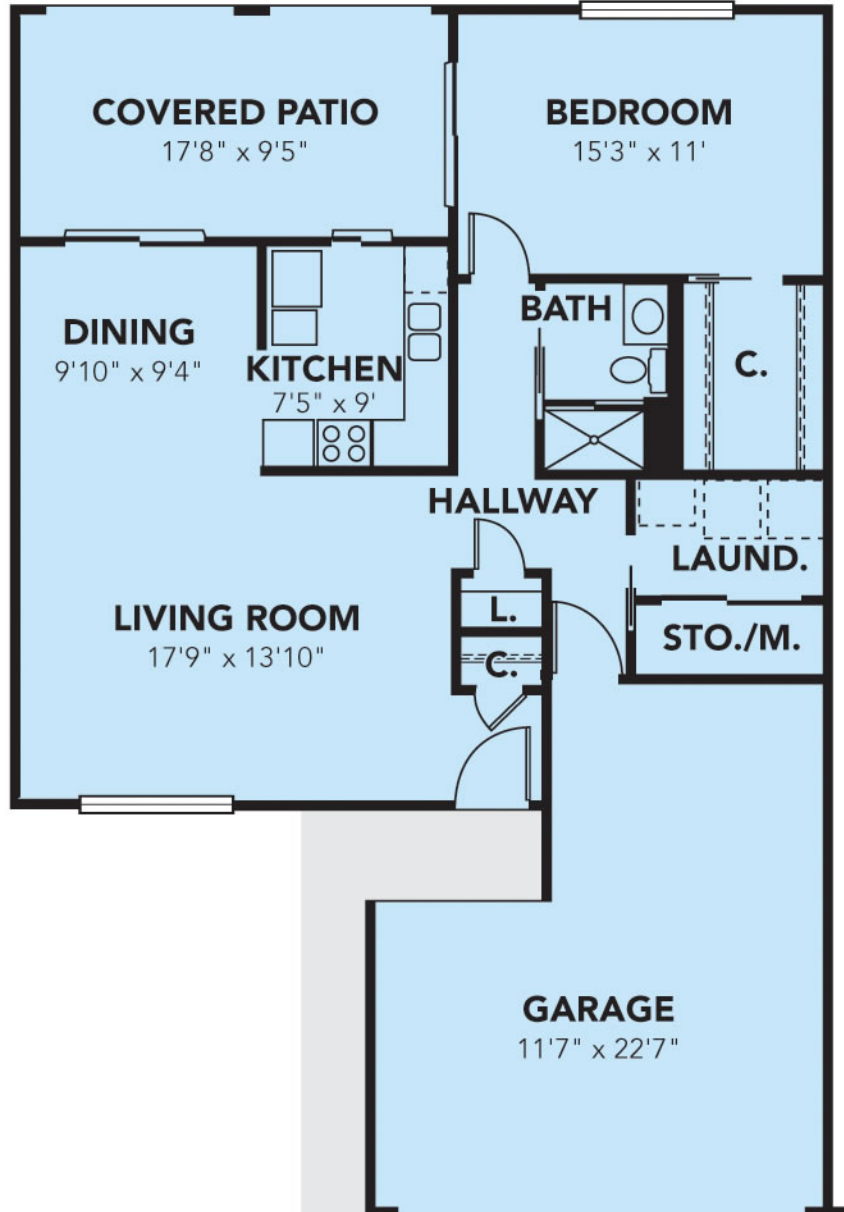

Sequoia

Garden Home
One Bedroom, 916 sq ft

Sequoia

Garden Home

One Bedroom, 916 sq ft

Royal Oaks Retirement Community

102 Garden Homes

GARDEN HOME LEGEND	
A Santolina:	4
B Saguaro:	12
C Sequoia:	6
D Azalea:	20
E Aspen:	8
F Cholla:	14
G Columbine:	4
H Palmetto:	5
I Paloverde:	5
J Ponderosa:	6
K Cypress:	12
L Acacia:	6