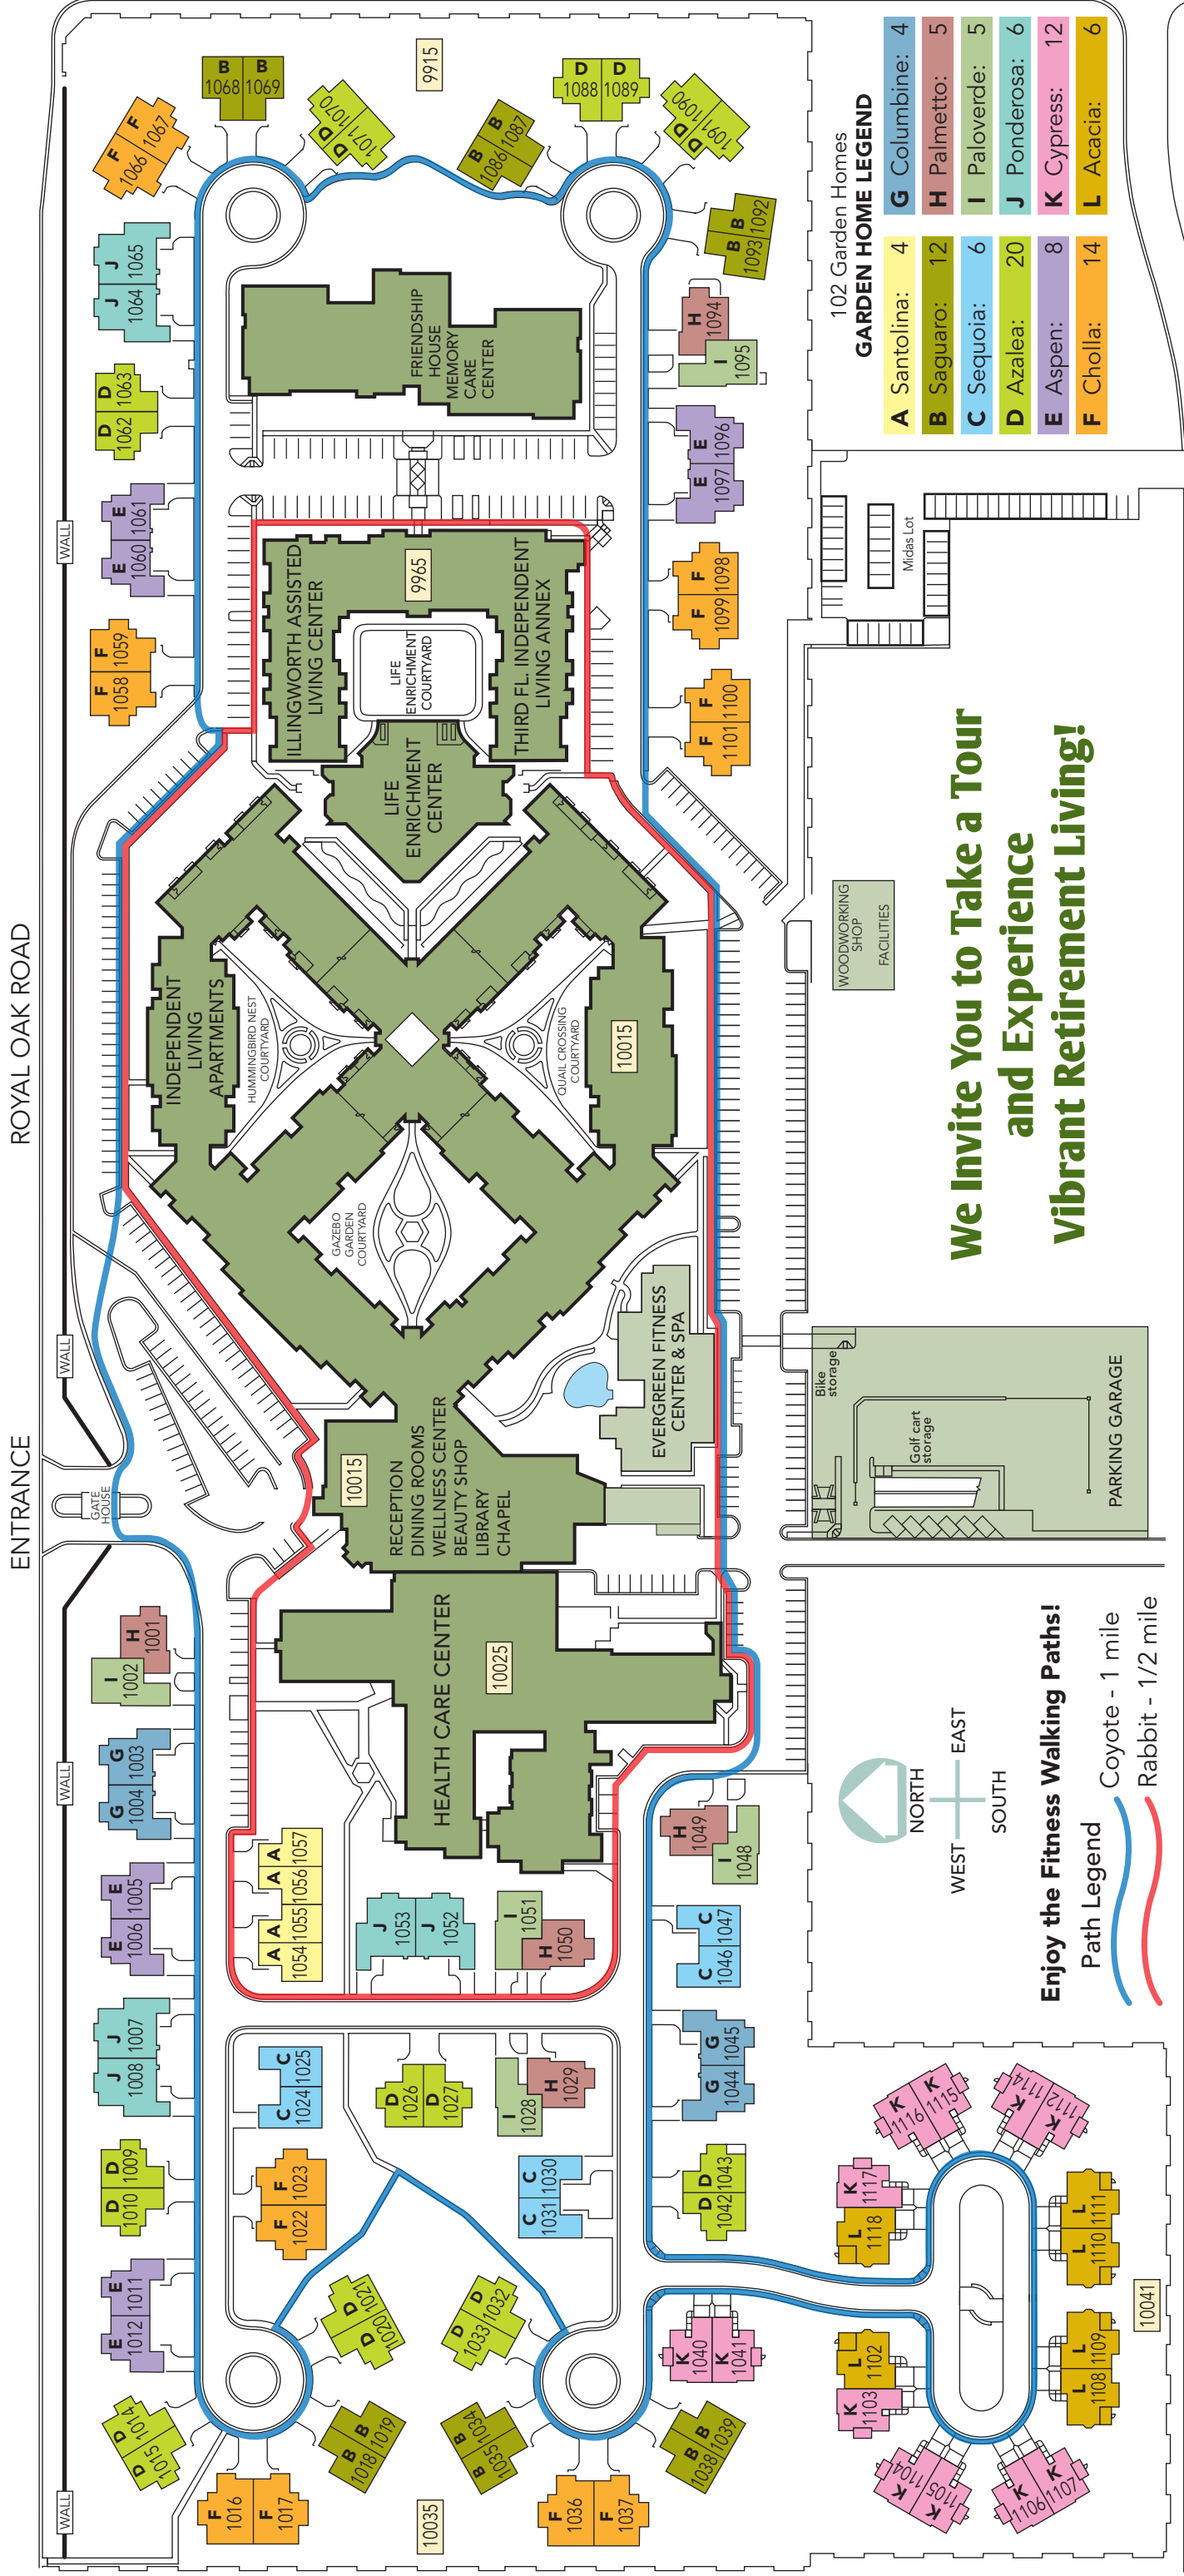

Sequoia

Garden Home
One Bedroom, 916 sq ft

Sequoia

Garden Home

One Bedroom, 916 sq ft

Royal Oaks Retirement Community

102 Garden Homes

GARDEN HOME LEGEND	
A Santolina:	4
B Saguaro:	12
C Sequoia:	6
D Azalea:	20
E Aspen:	8
F Cholla:	14
G Columbine:	4
H Palmetto:	5
I Paloverde:	5
J Ponderosa:	6
K Cypress:	12
L Acacia:	6

**We Invite You to Take a Tour
and Experience
Vibrant Retirement Living!**

Enjoy the Fitness Walking Paths!
 Path Legend
 Coyote - 1 mile
 Rabbit - 1/2 mile

SANTA FE DRIVE