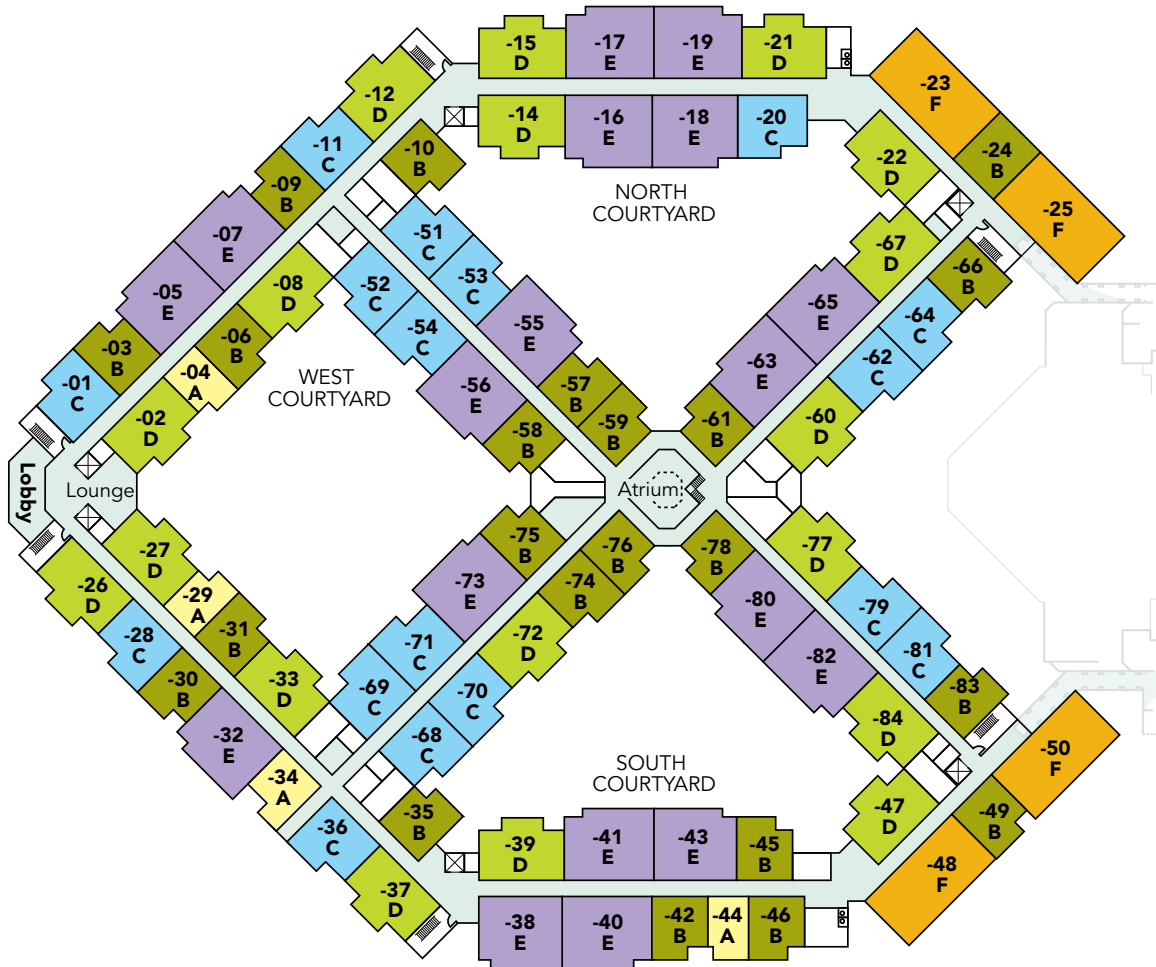

ROYAL OAKS

ENGAGING • INSPIRED • VIBRANT
RETIREMENT LIVING

Wisteria

ROYAL OAKS

ENGAGING · INSPIRED · VIBRANT
RETIREMENT LIVING

Wisteria

Wisteria

One Bedroom - 644 sq. ft.

INDEPENDENT LIVING MAIN BUILDING

263 Apartments APARTMENT LEGEND

A	Nandina:	10
B	Wisteria:	66
C	Holly:	53
D	Mesquite:	54
E	Mimosa:	54
F	Magnolia:	12
G	Laurel:	6
H	Birch:	2
I/J	Oak:	6