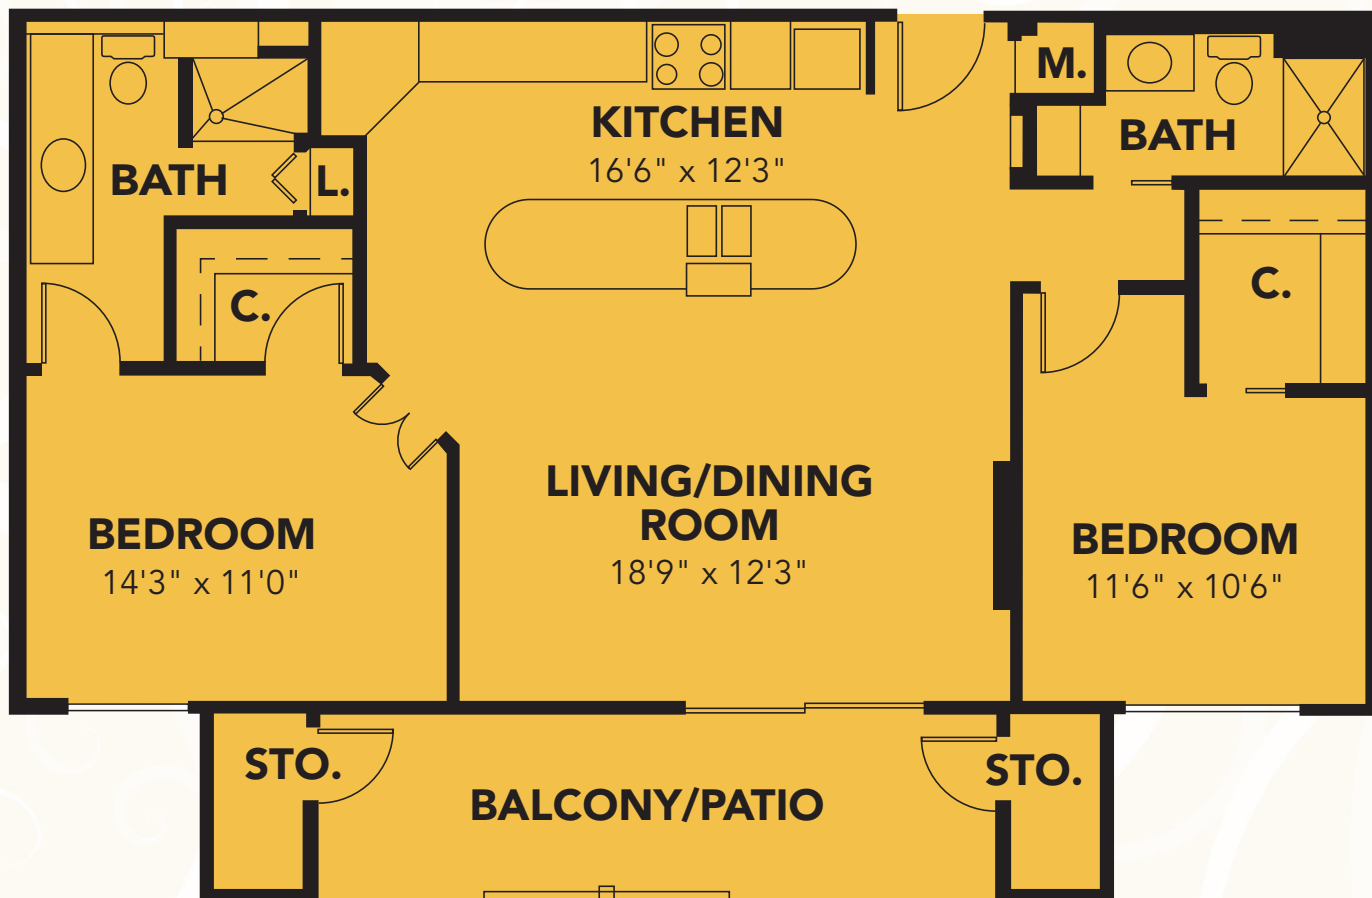

ROYAL OAKS

ENGAGING • INSPIRED • VIBRANT
RETIREMENT LIVING

Camellia

Camellia

Two Bedroom - 1,148 sq. ft.