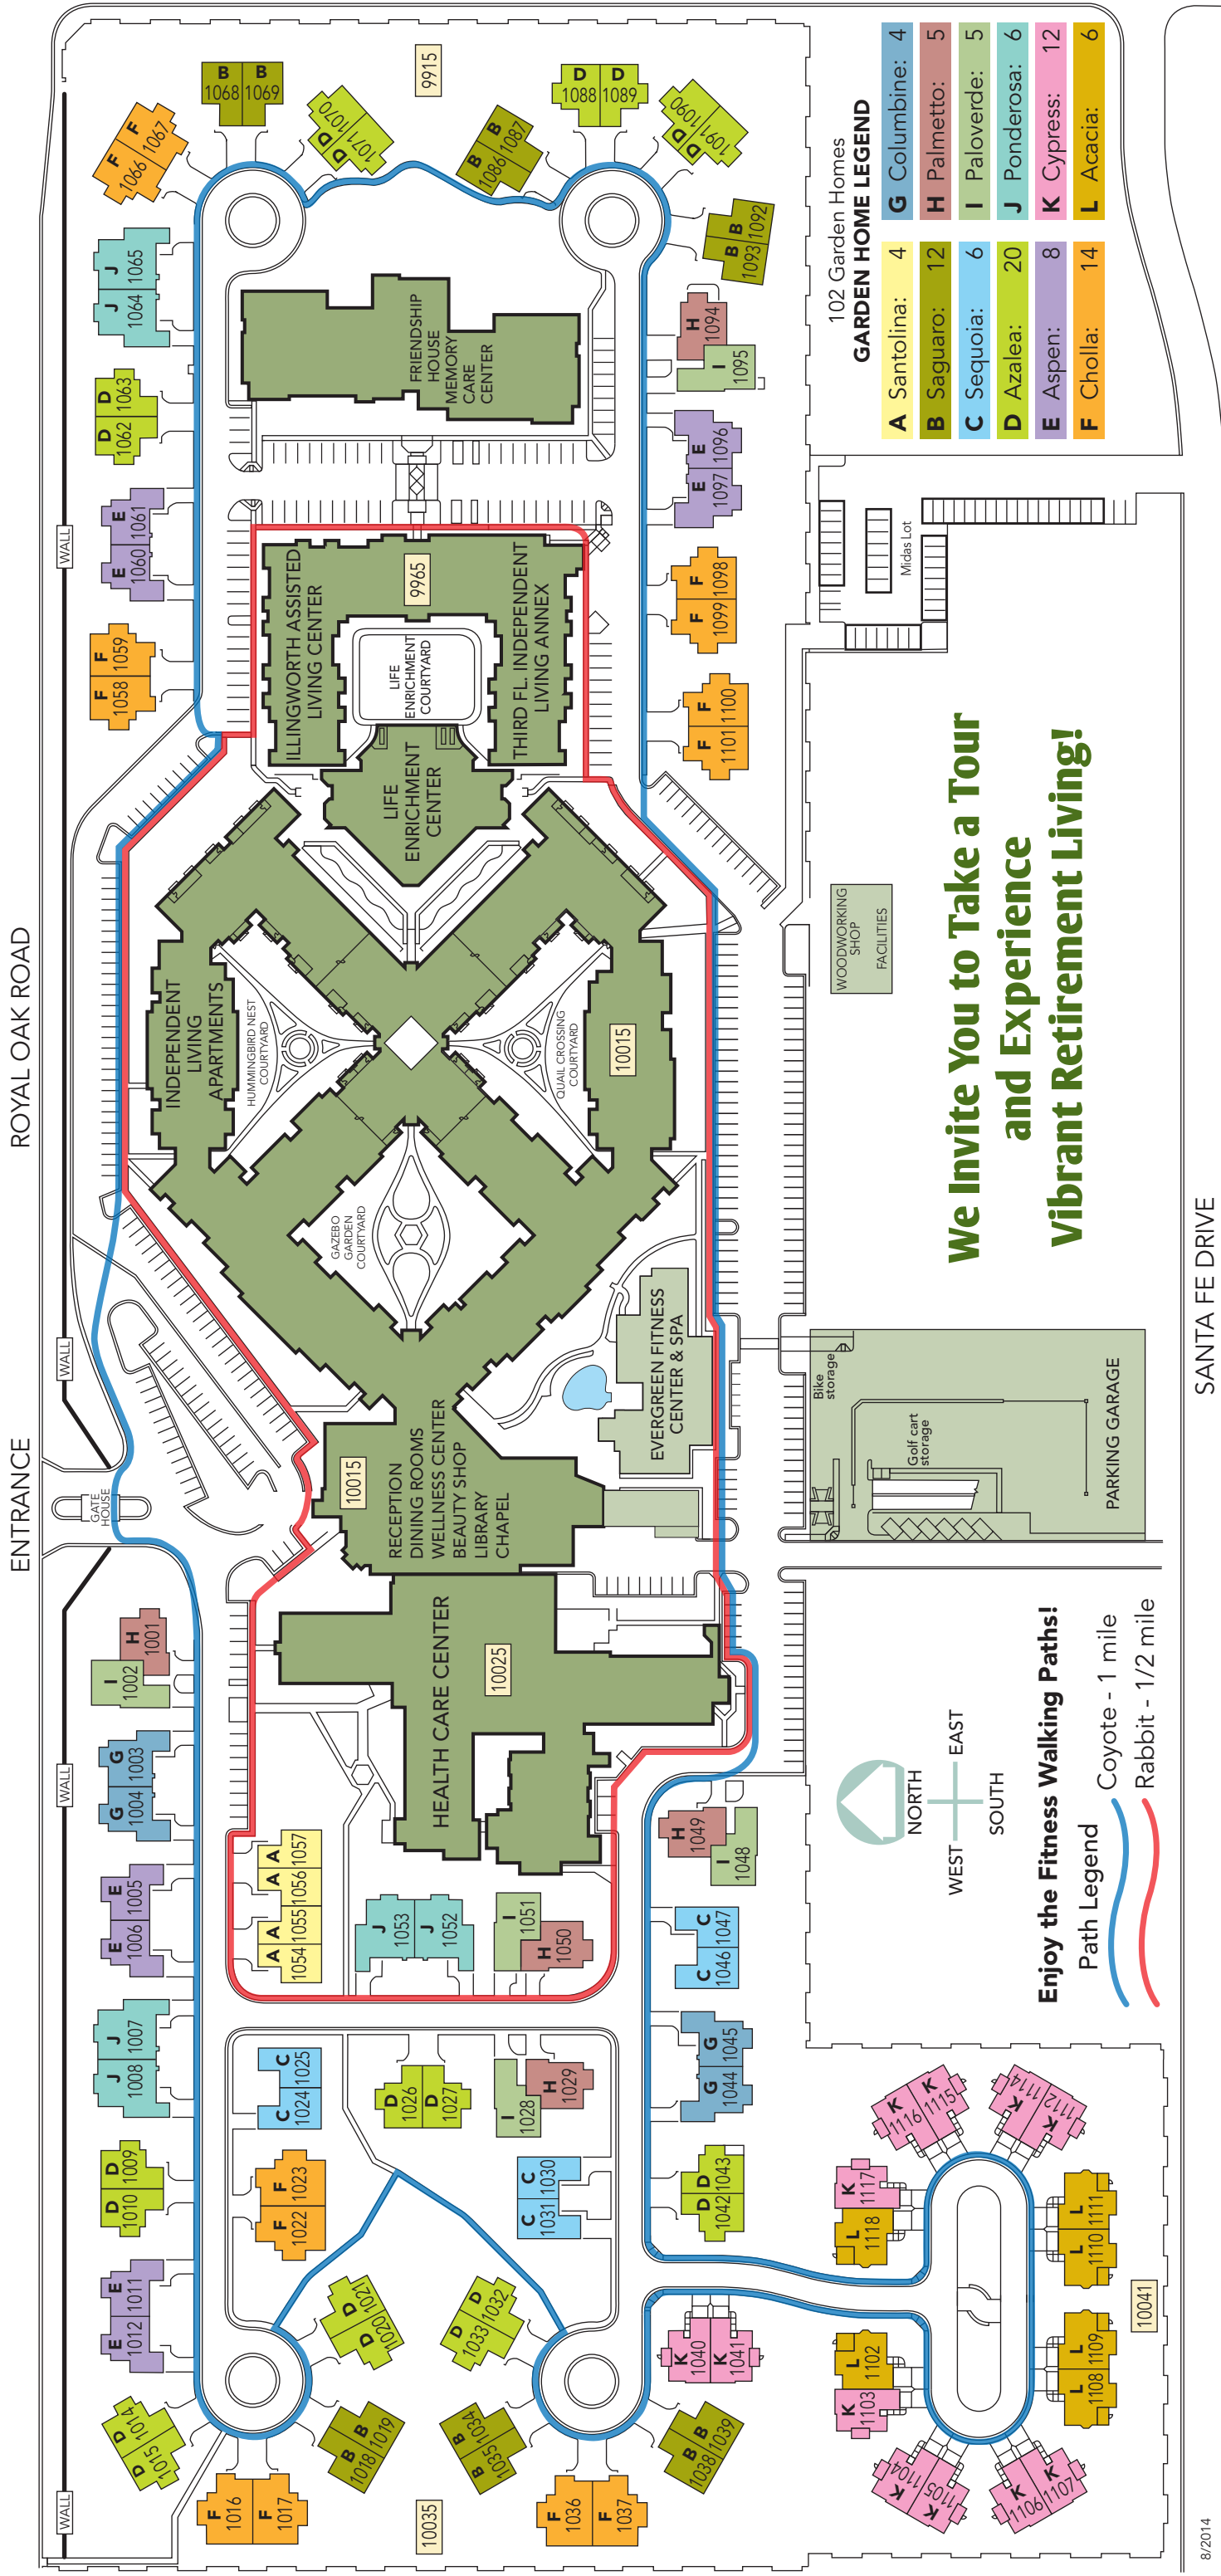

Azalea

Garden Home

Two Bedrooms, 1,040 sq ft

Azalea

Garden Home

Two Bedrooms, 1,040 sq ft

Royal Oaks Retirement Community

Enjoy the Fitness Walking Paths!
 Path Legend
 Coyote - 1 mile
 Rabbit - 1/2 mile

WOODWORKING SHOP FACILITIES

**We Invite You to Take a Tour
 and Experience
 Vibrant Retirement Living!**

**102 Garden Homes
 GARDEN HOME LEGEND**

A Santolina:	4	G Columbine:	4
B Saguaro:	12	H Palmetto:	5
C Sequoia:	6	I Paloverde:	5
D Azalea:	20	J Ponderosa:	6
E Aspen:	8	K Cypress:	12
F Cholla:	14	L Acacia:	6