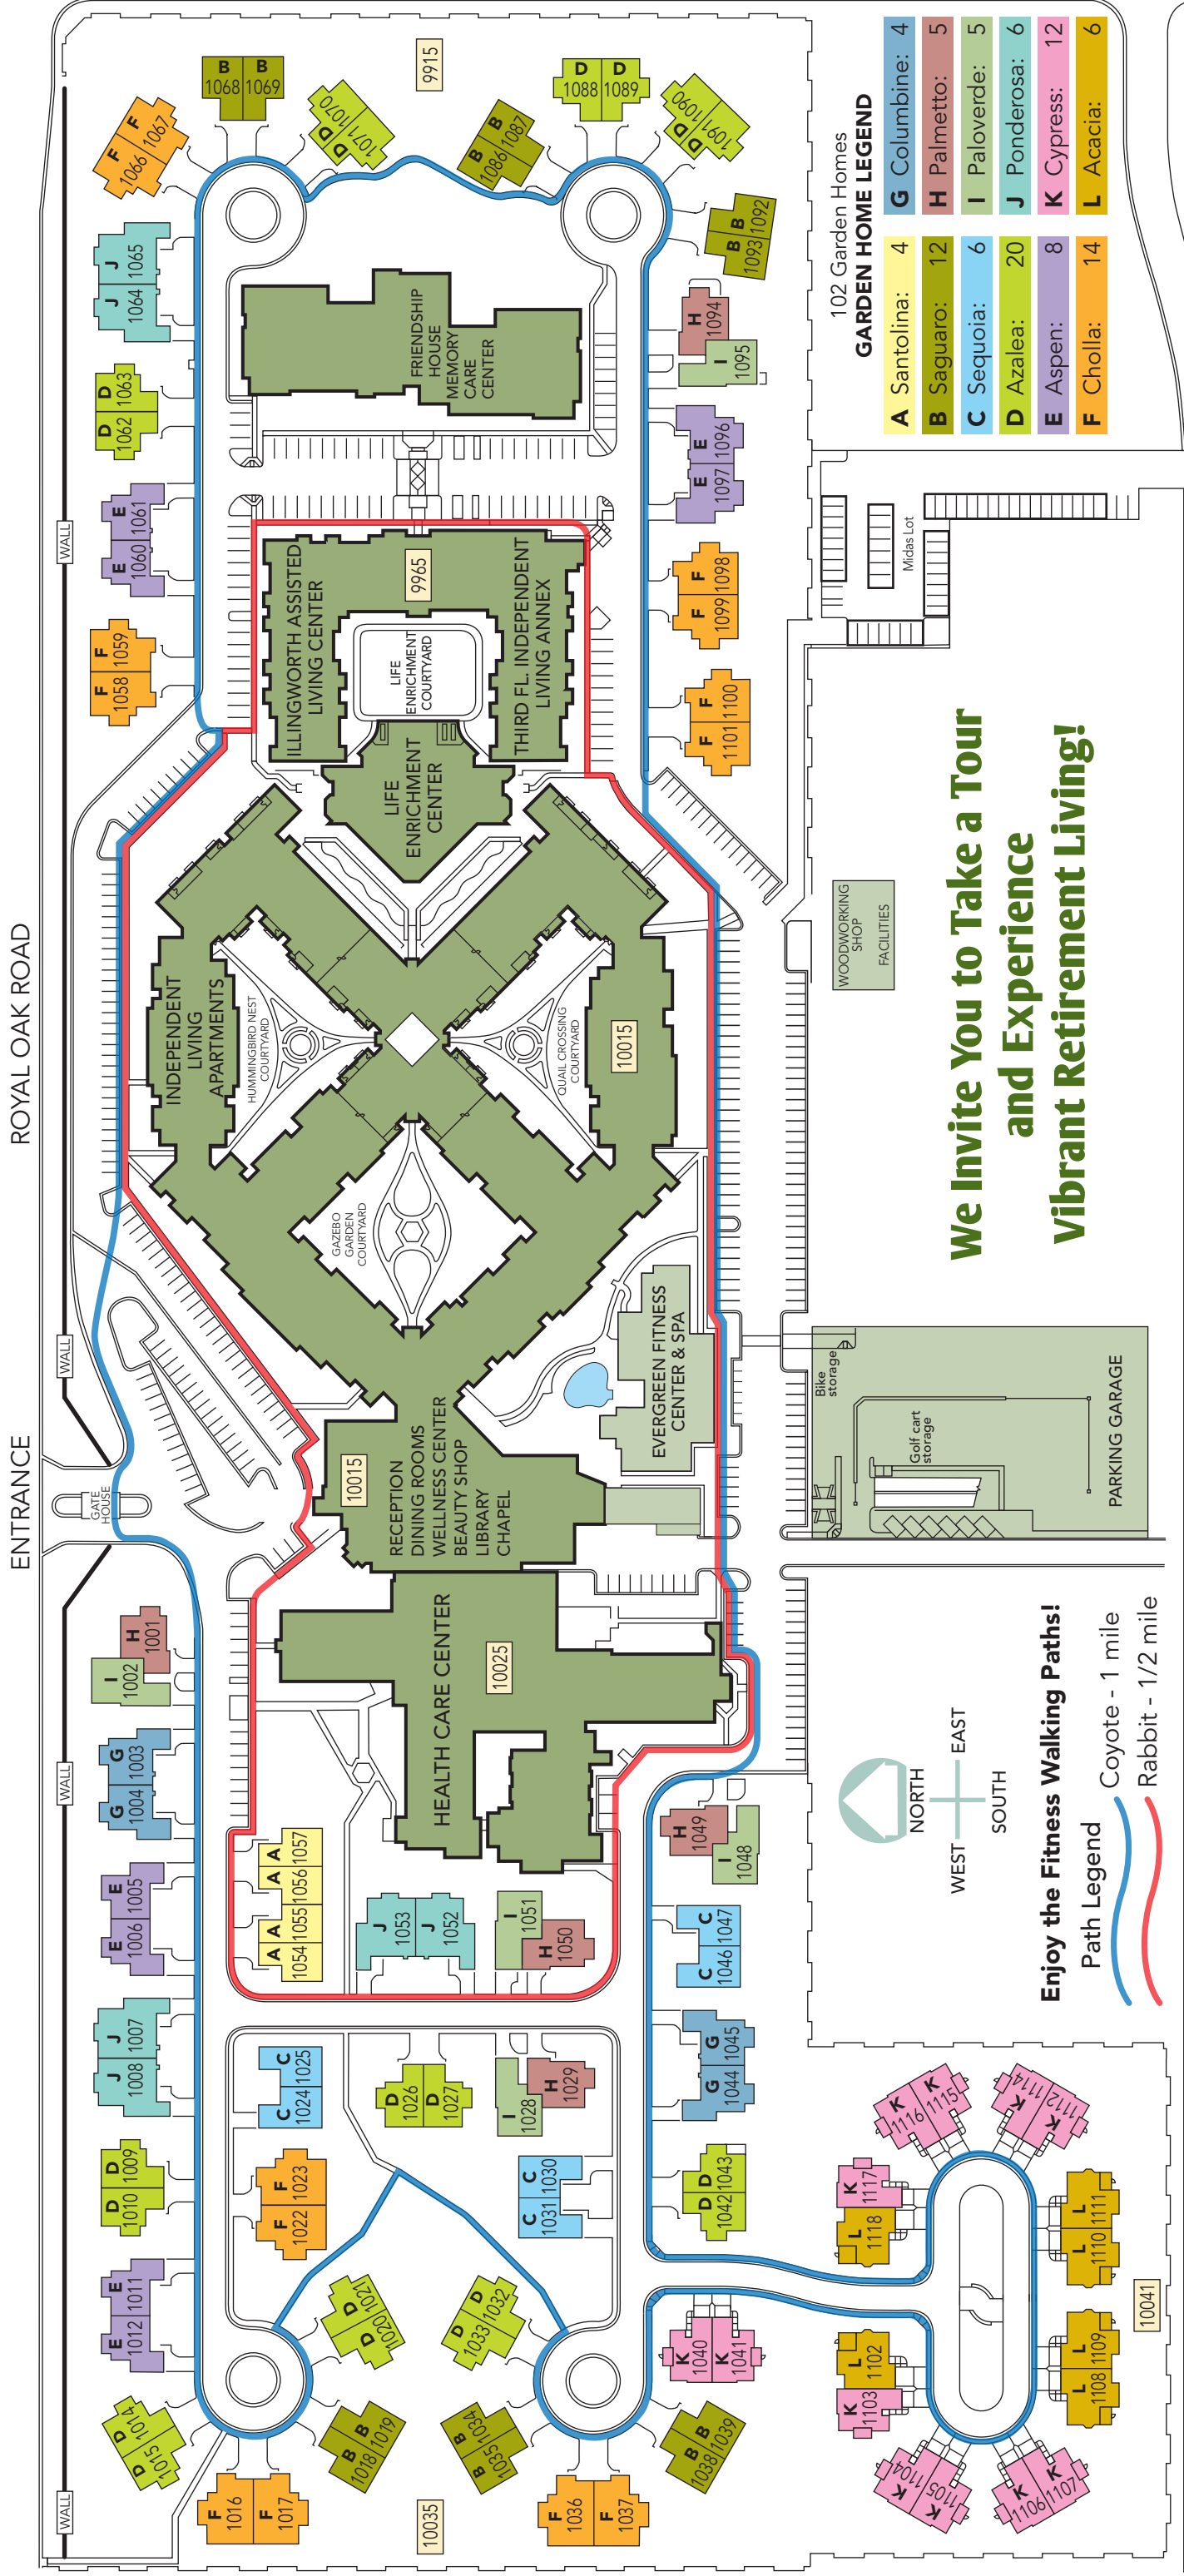

Royal Oaks Retirement Community

102 Garden Homes

GARDEN HOME LEGEND	
A Santolina:	4
B Saguaro:	12
C Sequoia:	6
D Azalea:	20
E Aspen:	8
F Cholla:	14
G Columbine:	4
H Palmetto:	5
I Paloverde:	5
J Ponderosa:	6
K Cypress:	12
L Acacia:	6

**We Invite You to Take a Tour
and Experience
Vibrant Retirement Living!**

ROYAL OAK ROAD

ENTRANCE

SANTA FE DRIVE