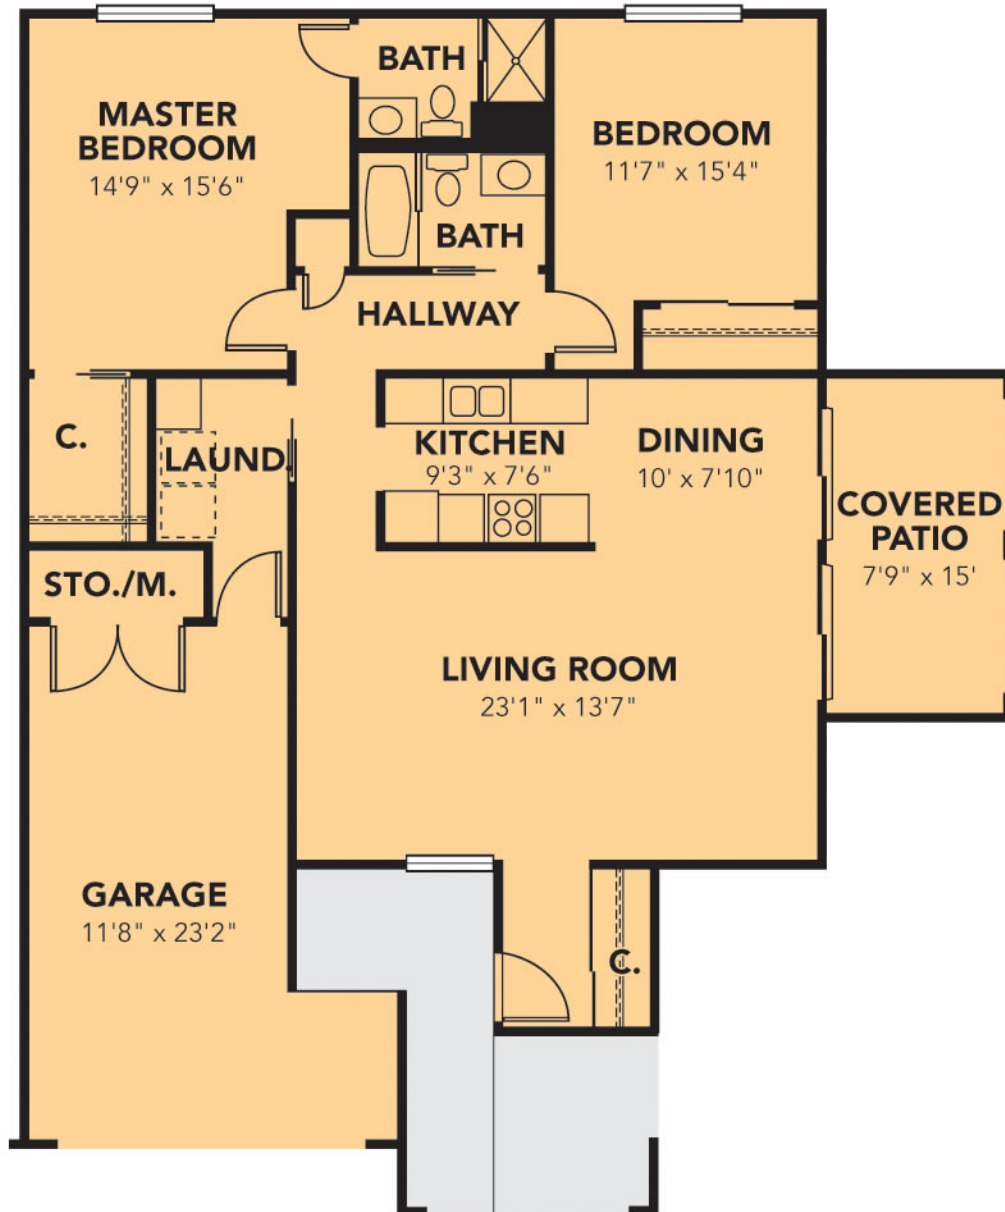

# Cholla

Garden Home

Two Bedrooms, 1,272 sq ft