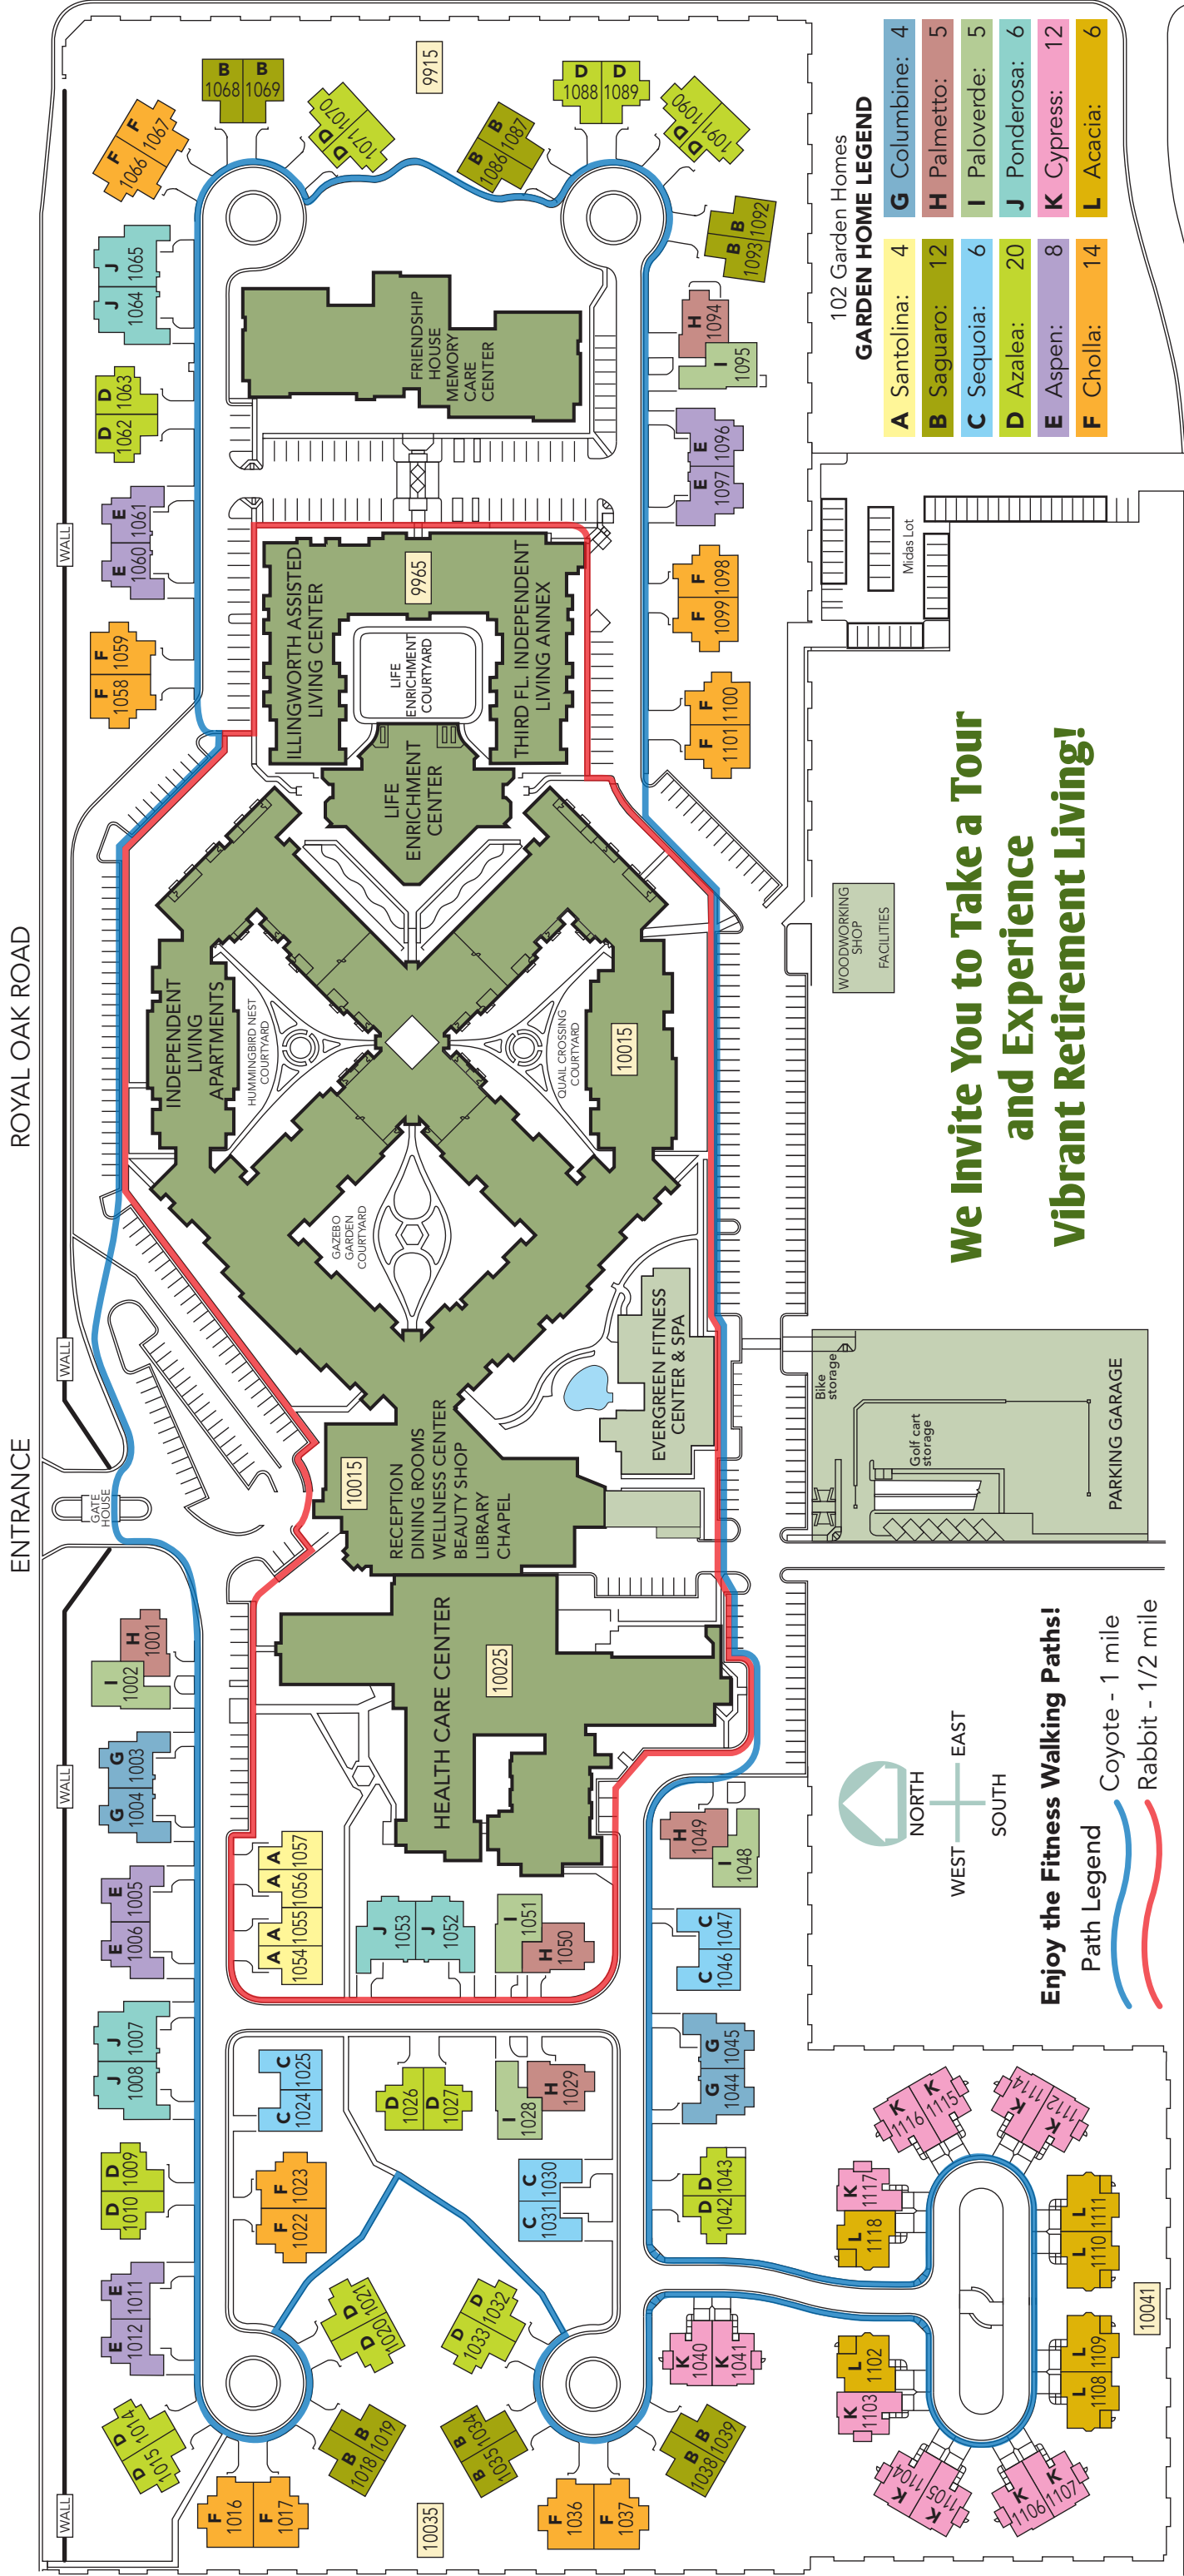

Royal Oaks Retirement Community

102 Garden Homes

GARDEN HOME LEGEND	
A Santolina:	4
B Saguaro:	12
C Sequoia:	6
D Azalea:	20
E Aspen:	8
F Cholla:	14
G Columbine:	4
H Palmetto:	5
I Paloverde:	5
J Ponderosa:	6
K Cypress:	12
L Acacia:	6

**We Invite You to Take a Tour
and Experience
Vibrant Retirement Living!**

Enjoy the Fitness Walking Paths!
Path Legend
Coyote - 1 mile
Rabbit - 1/2 mile

SANTA FE DRIVE