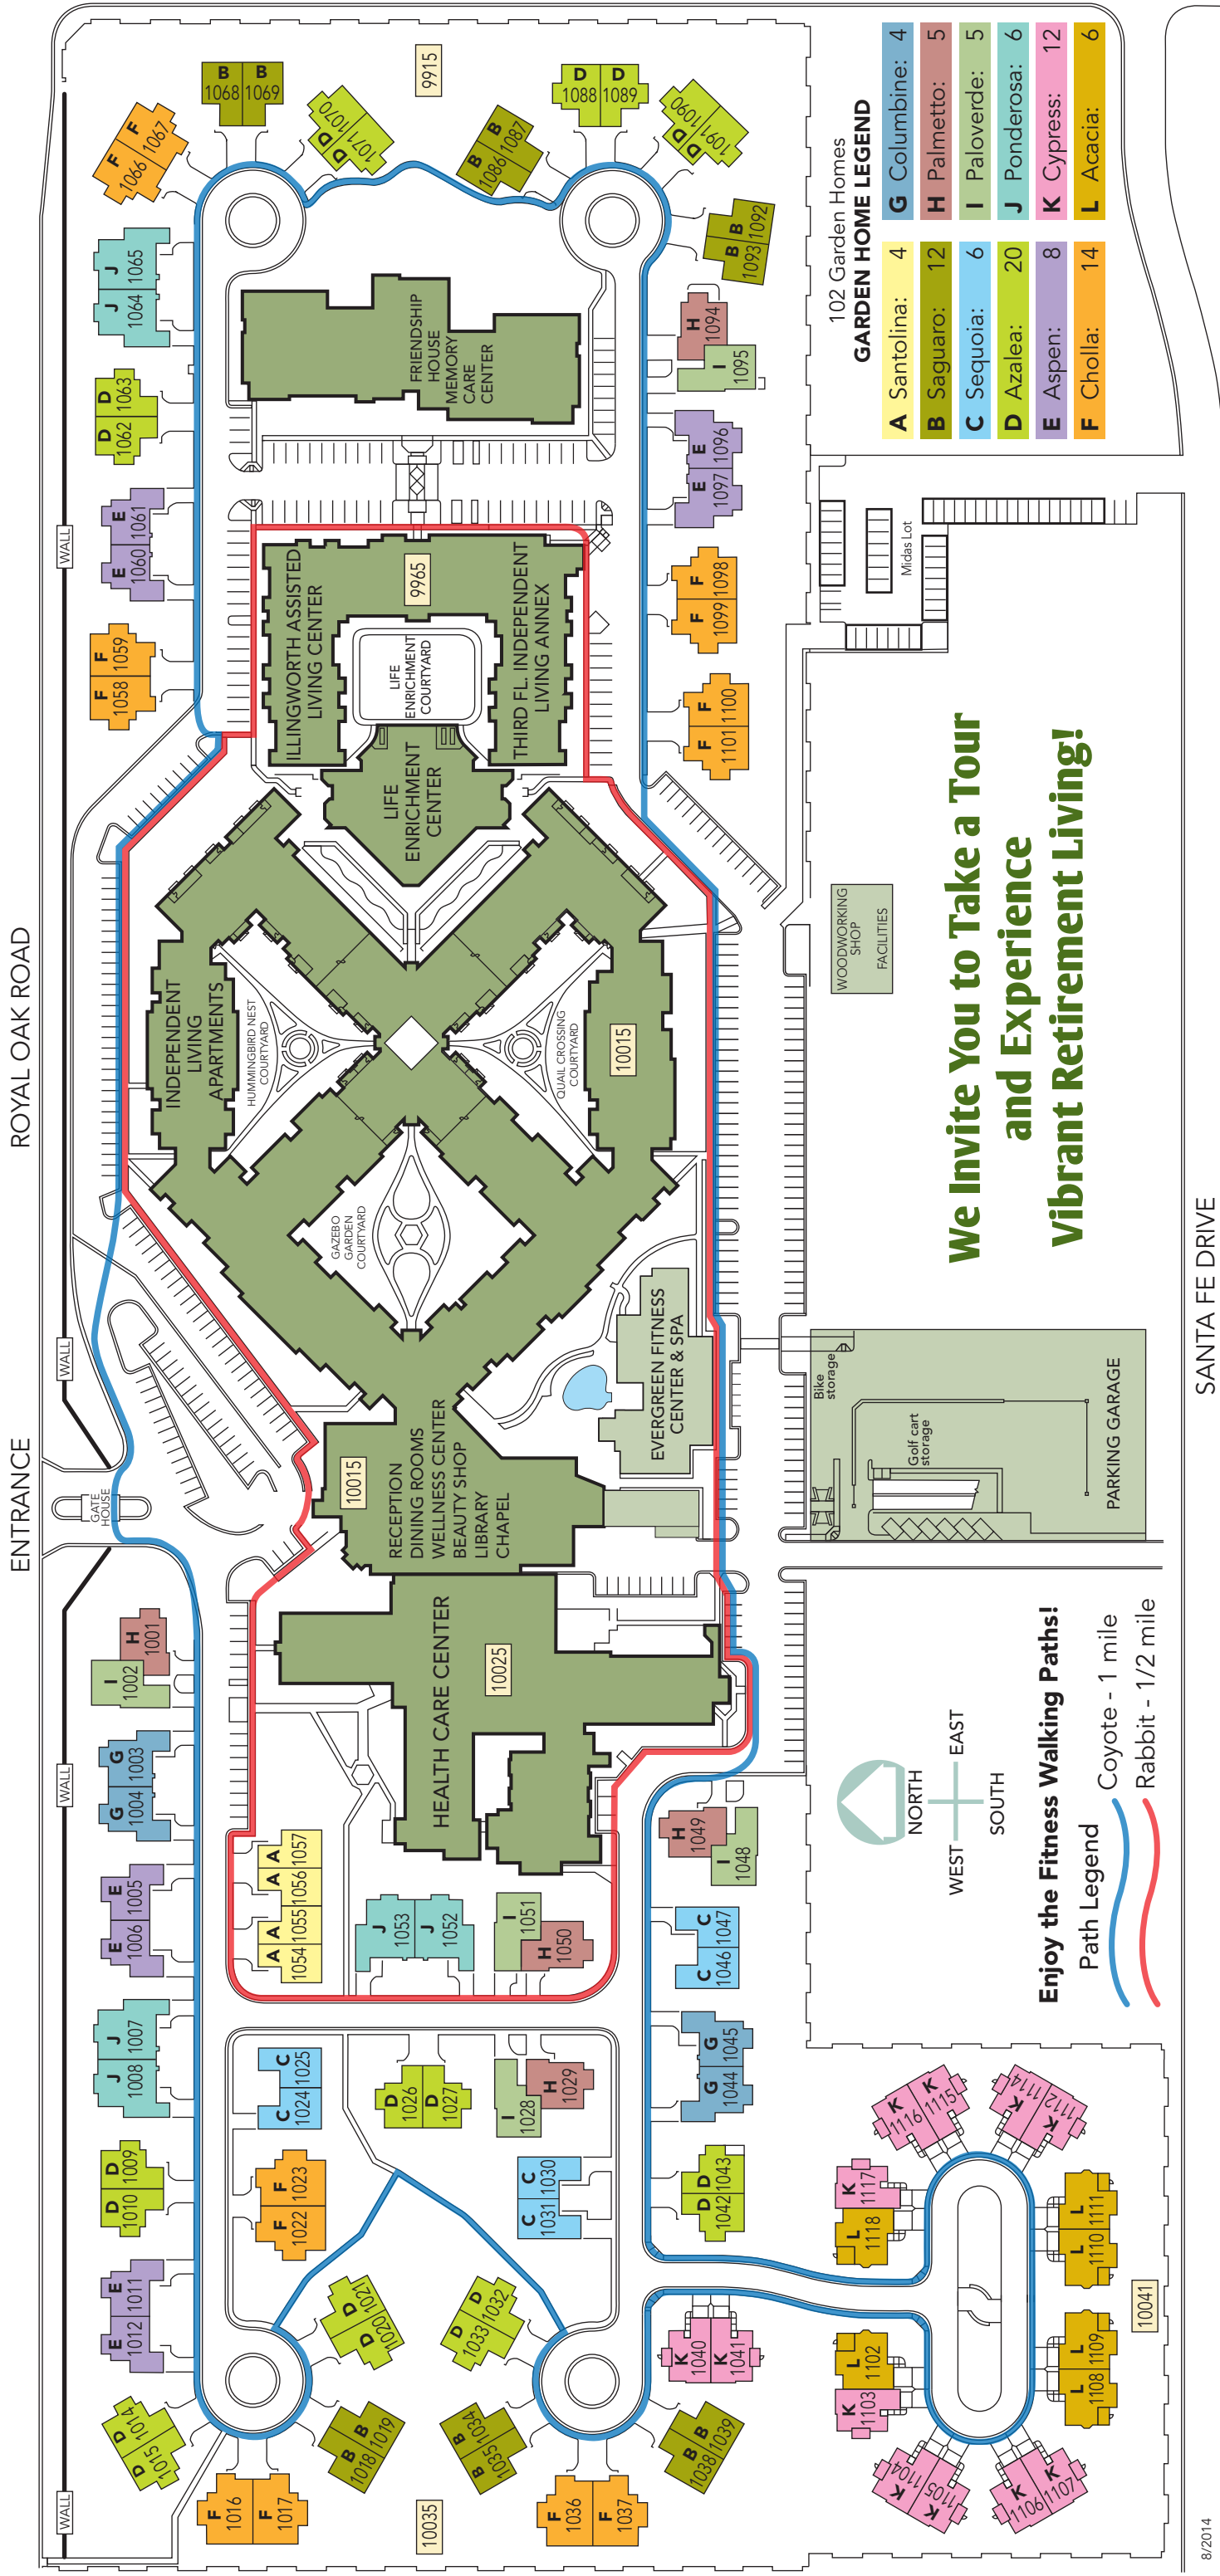

Columbine

Garden Home

Two Bedrooms, 1,280 sq ft

Columbine

Garden Home

Two Bedrooms, 1,280 sq ft

Royal Oaks Retirement Community

102 Garden Homes

GARDEN HOME LEGEND

A Santolina:	4	G Columbine:	4
B Saguaro:	12	H Palmetto:	5
C Sequoia:	6	I Paloverde:	5
D Azalea:	20	J Ponderosa:	6
E Aspen:	8	K Cypress:	12
F Cholla:	14	L Acacia:	6

**We Invite You to Take a Tour
and Experience
Vibrant Retirement Living!**

Enjoy the Fitness Walking Paths!

Path Legend
Coyote - 1 mile
Rabbit - 1/2 mile

SANTA FE DRIVE