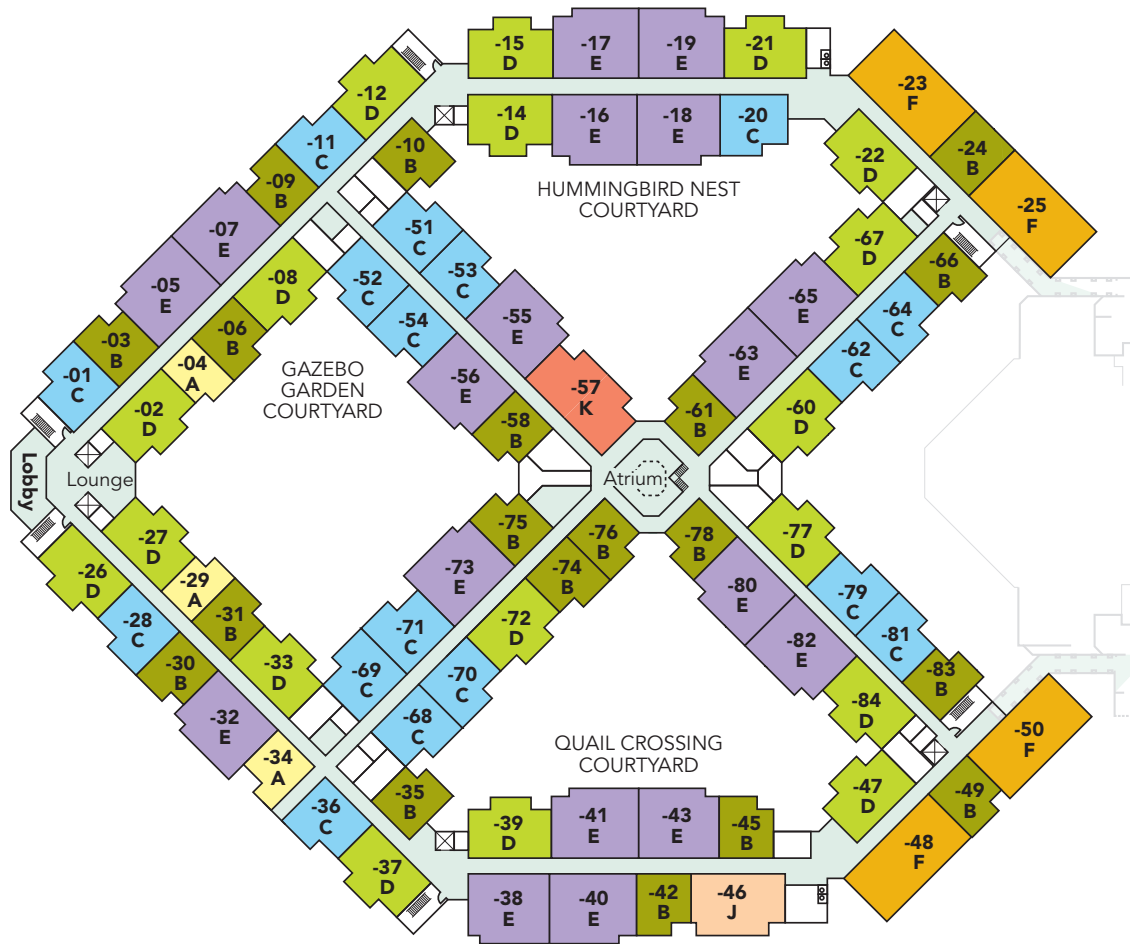

Holly

Apartment
1 bedroom, 792 sq ft

Holly

Apartment
1 bedroom, 792 sq ft

INDEPENDENT LIVING MAIN BUILDING

258 Apartments APARTMENT LEGEND

A Nandina:	8
B Wisteria:	58
C Holly:	53
D Mesquite:	54
E Mimosa:	54
F Magnolia:	12
G Laurel:	6
H Birch:	2
I Oak:	6
J Camellia:	2
K Cedar:	3