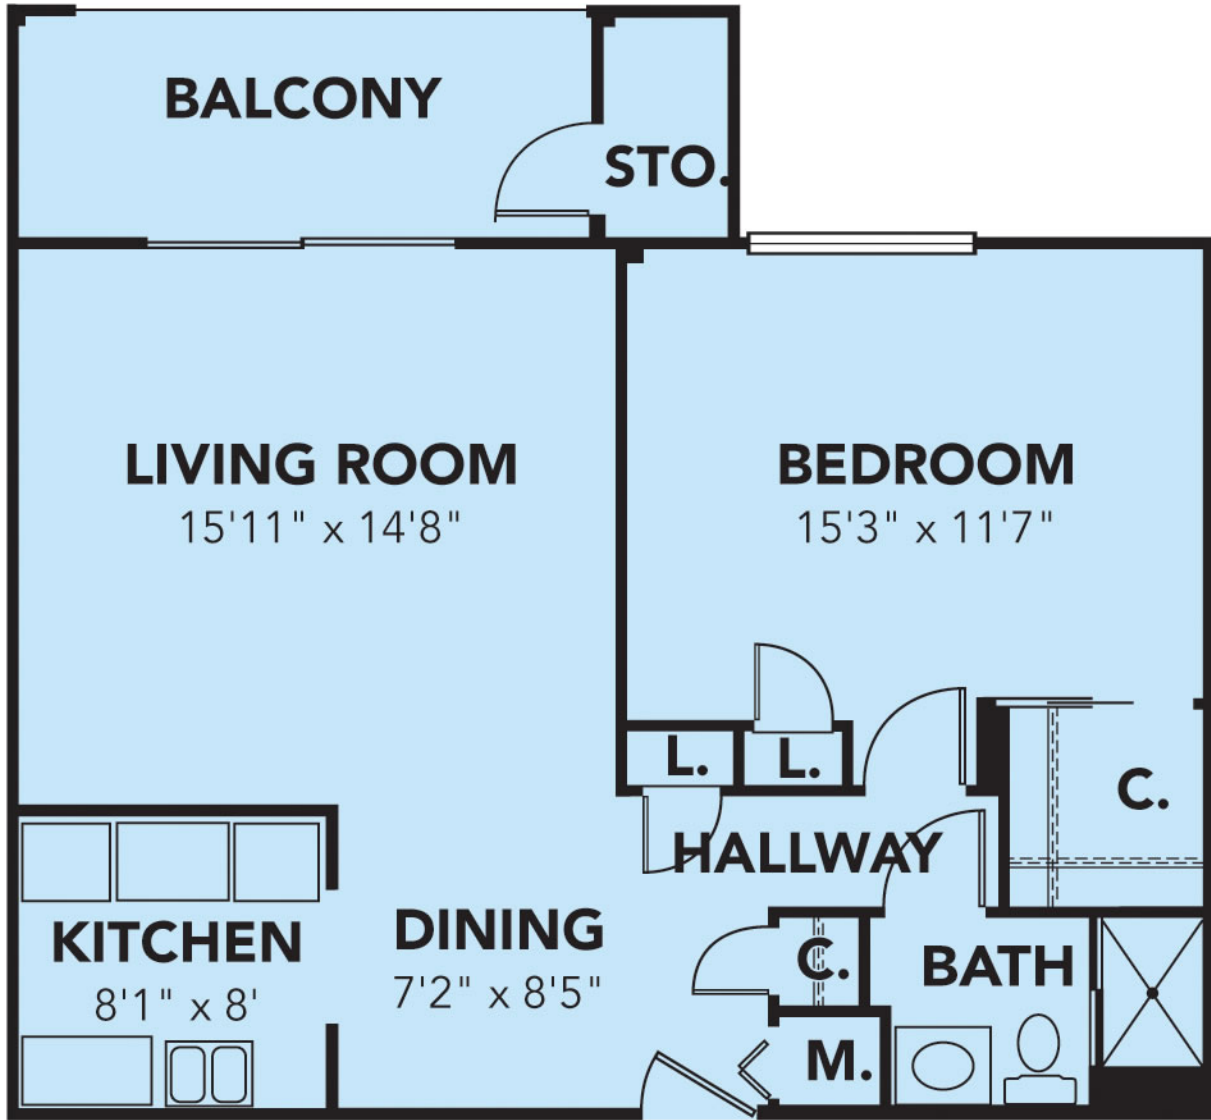

Holly

Apartment
1 bedroom, 792 sq ft

Holly

Apartment
1 bedroom, 792 sq ft

INDEPENDENT LIVING MAIN BUILDING

258 Apartments APARTMENT LEGEND

A Nandina:	8
B Wisteria:	58
C Holly:	53
D Mesquite:	54
E Mimosa:	54
F Magnolia:	12
G Laurel:	6
H Birch:	2
I Oak:	6
J Camellia:	2
K Cedar:	3