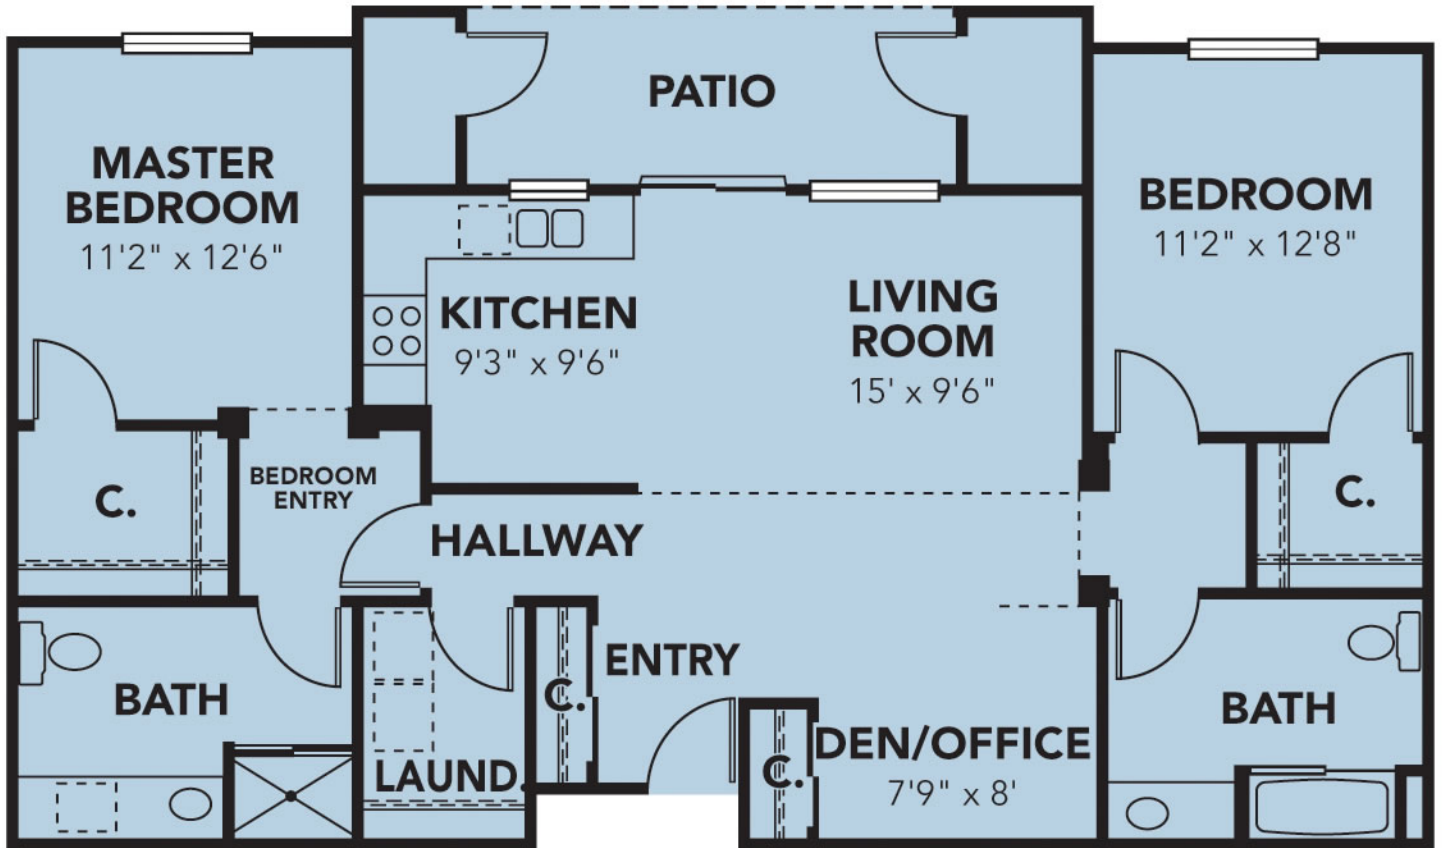

Laurel

Apartment
Two Bedrooms, 1,100sq ft

Laurel

Apartment

Two Bedrooms, 1,100 sq ft

INDEPENDENT LIVING MAIN BUILDING

258 Apartments APARTMENT LEGEND

A Nandina:	8
B Wisteria:	58
C Holly:	53
D Mesquite:	54
E Mimosa:	54
F Magnolia:	12
G Laurel:	6
H Birch:	2
I Oak:	6
J Camellia:	2
K Cedar:	3