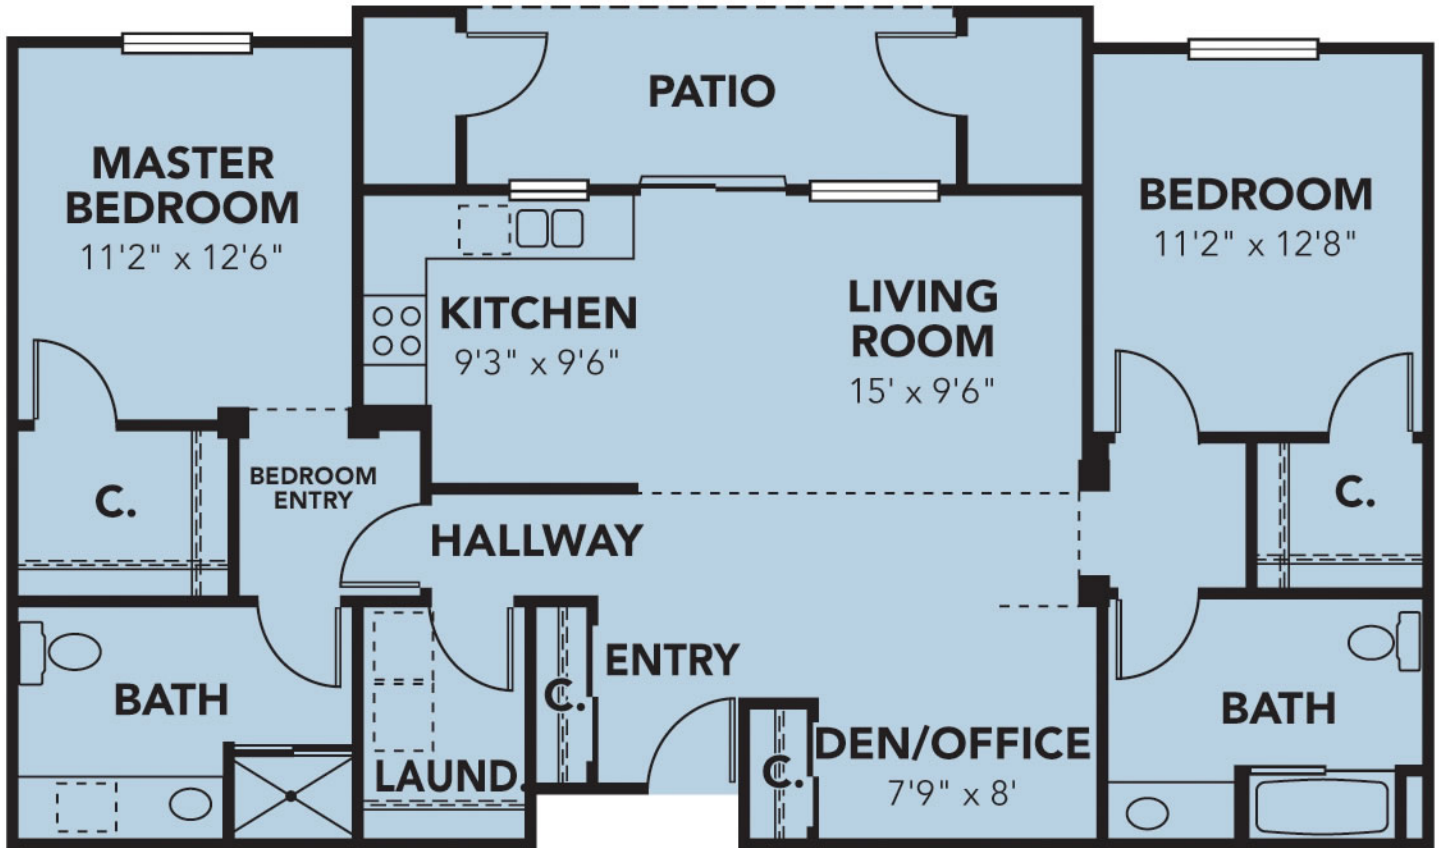

Laurel

Apartment
Two Bedrooms, 1,100sq ft

Laurel

Apartment

Two Bedrooms, 1,100 sq ft

INDEPENDENT LIVING MAIN BUILDING

258 Apartments APARTMENT LEGEND

A Nandina:	8
B Wisteria:	58
C Holly:	53
D Mesquite:	54
E Mimosa:	54
F Magnolia:	12
G Laurel:	6
H Birch:	2
I Oak:	6
J Camellia:	2
K Cedar:	3