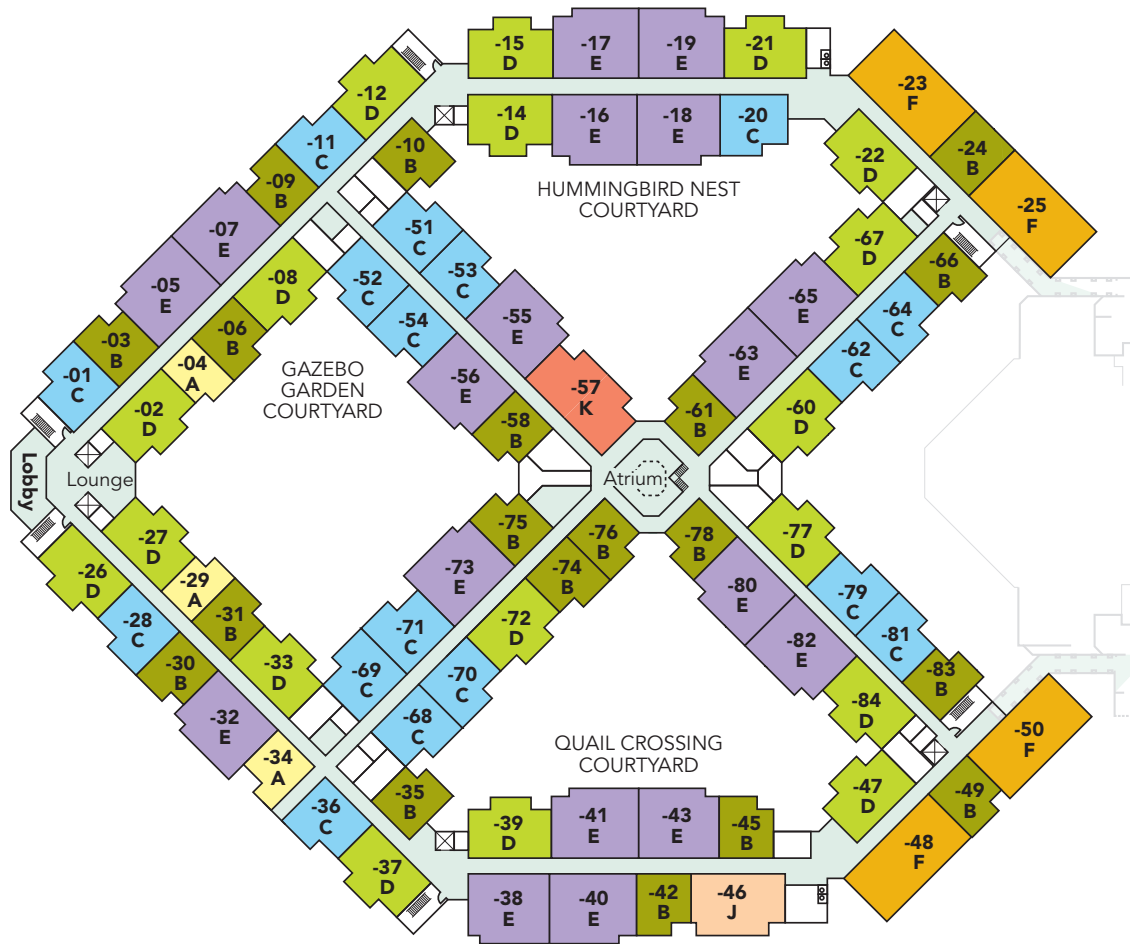

Laurel

Apartment
Two Bedrooms, 1,100sq ft

Laurel

Apartment

Two Bedrooms, 1,100 sq ft

INDEPENDENT LIVING MAIN BUILDING

258 Apartments APARTMENT LEGEND

A Nandina:	8
B Wisteria:	58
C Holly:	53
D Mesquite:	54
E Mimosa:	54
F Magnolia:	12
G Laurel:	6
H Birch:	2
I Oak:	6
J Camellia:	2
K Cedar:	3