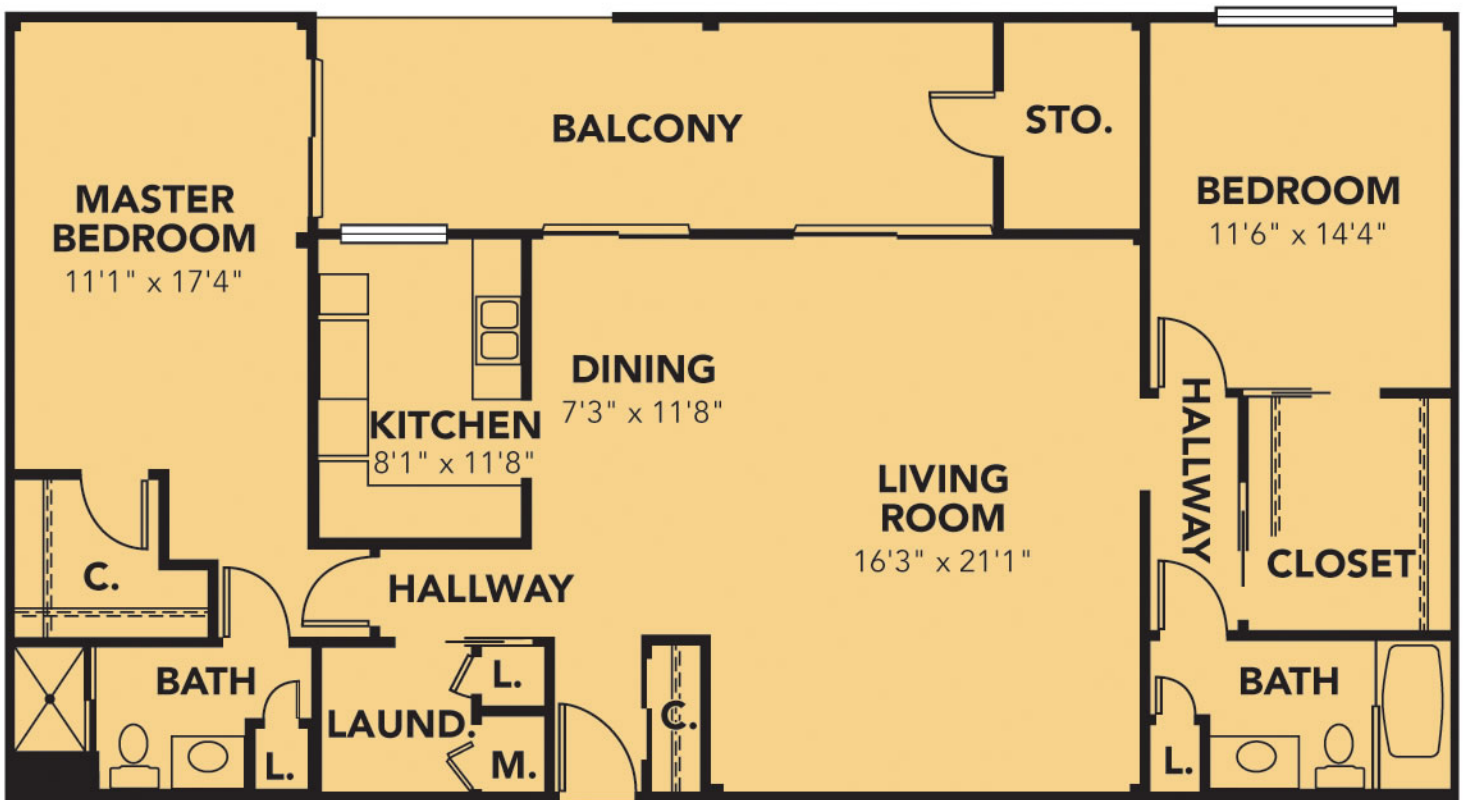

Magnolia

Apartment

Two Bedrooms, 1,456 sq ft

Magnolia

Apartment

Two Bedrooms, 1,456 sq ft

INDEPENDENT LIVING MAIN BUILDING

258 Apartments APARTMENT LEGEND