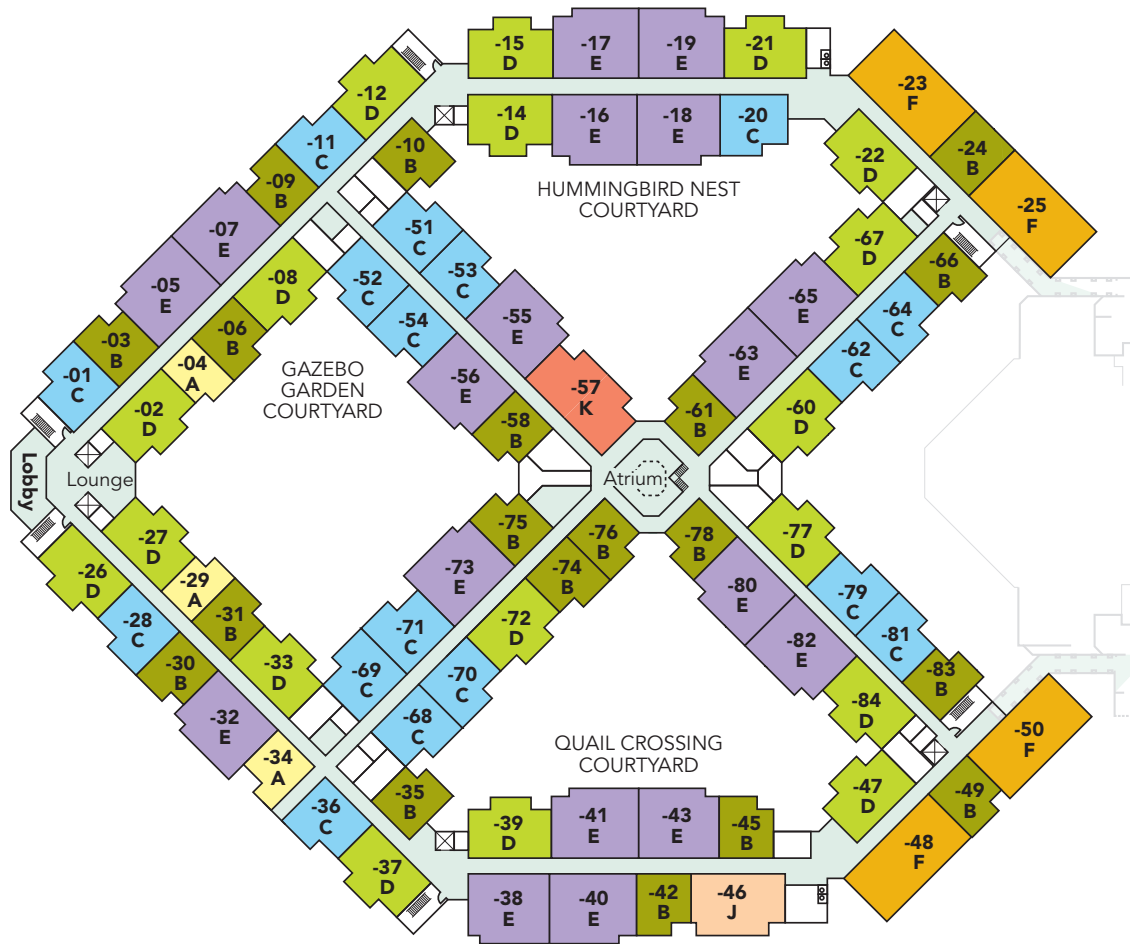

Magnolia

Apartment

Two Bedrooms, 1,456 sq ft

Magnolia

Apartment

Two Bedrooms, 1,456 sq ft

INDEPENDENT LIVING MAIN BUILDING

258 Apartments APARTMENT LEGEND

A Nandina:	8
B Wisteria:	58
C Holly:	53
D Mesquite:	54
E Mimosa:	54
F Magnolia:	12
G Laurel:	6
H Birch:	2
I Oak:	6
J Camellia:	2
K Cedar:	3