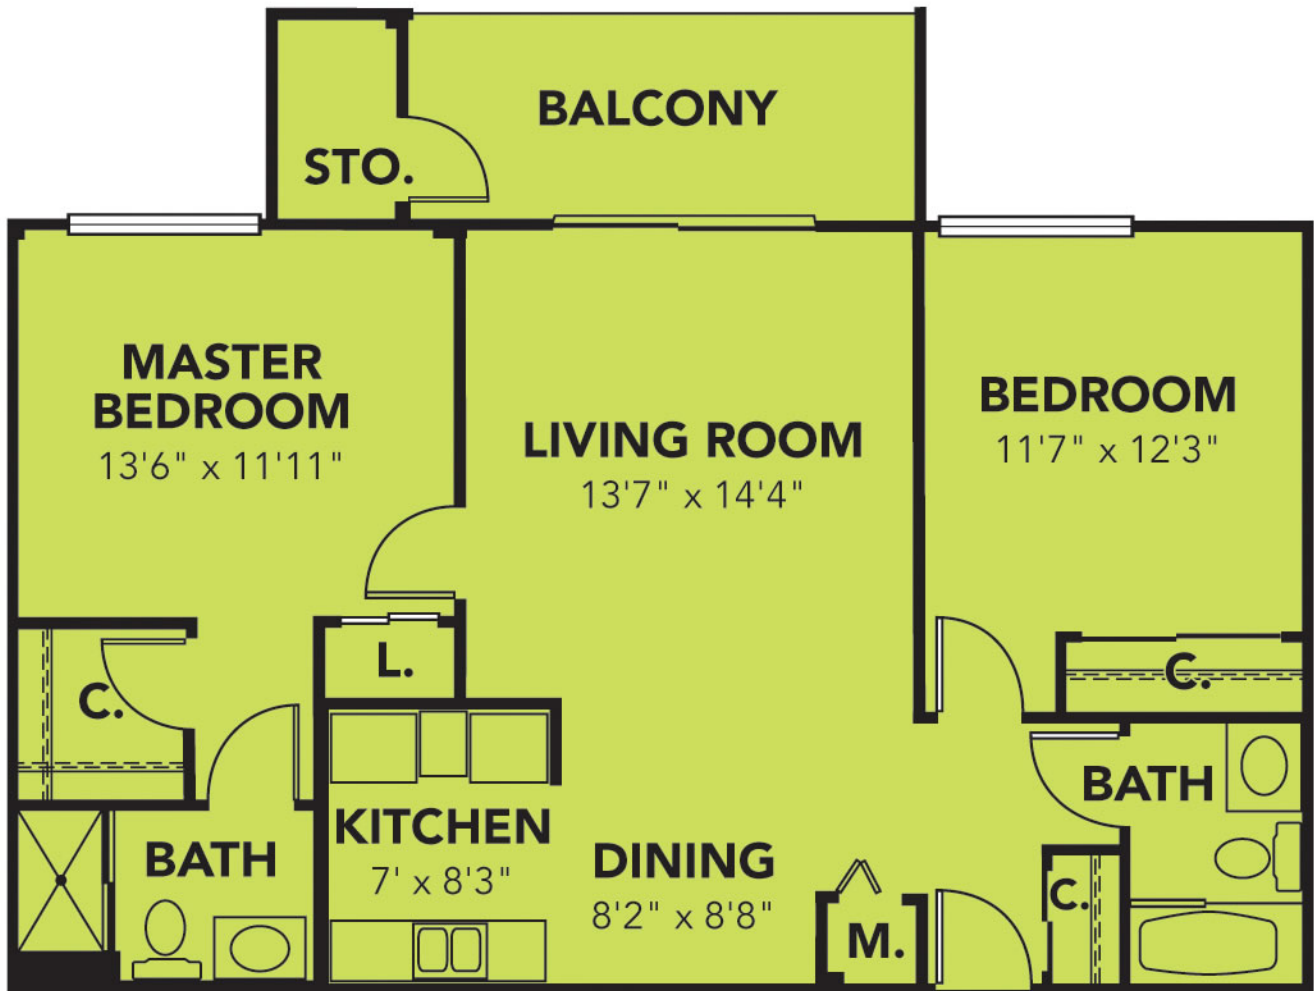

Mesquite

Apartment
Two Bedrooms, 986 sq ft

Mesquite

Apartment

Two Bedrooms, 986 sq ft

INDEPENDENT LIVING MAIN BUILDING

258 Apartments APARTMENT LEGEND

A Nandina:	8
B Wisteria:	58
C Holly:	53
D Mesquite:	54
E Mimosa:	54
F Magnolia:	12
G Laurel:	6
H Birch:	2
I Oak:	6
J Camellia:	2
K Cedar:	3