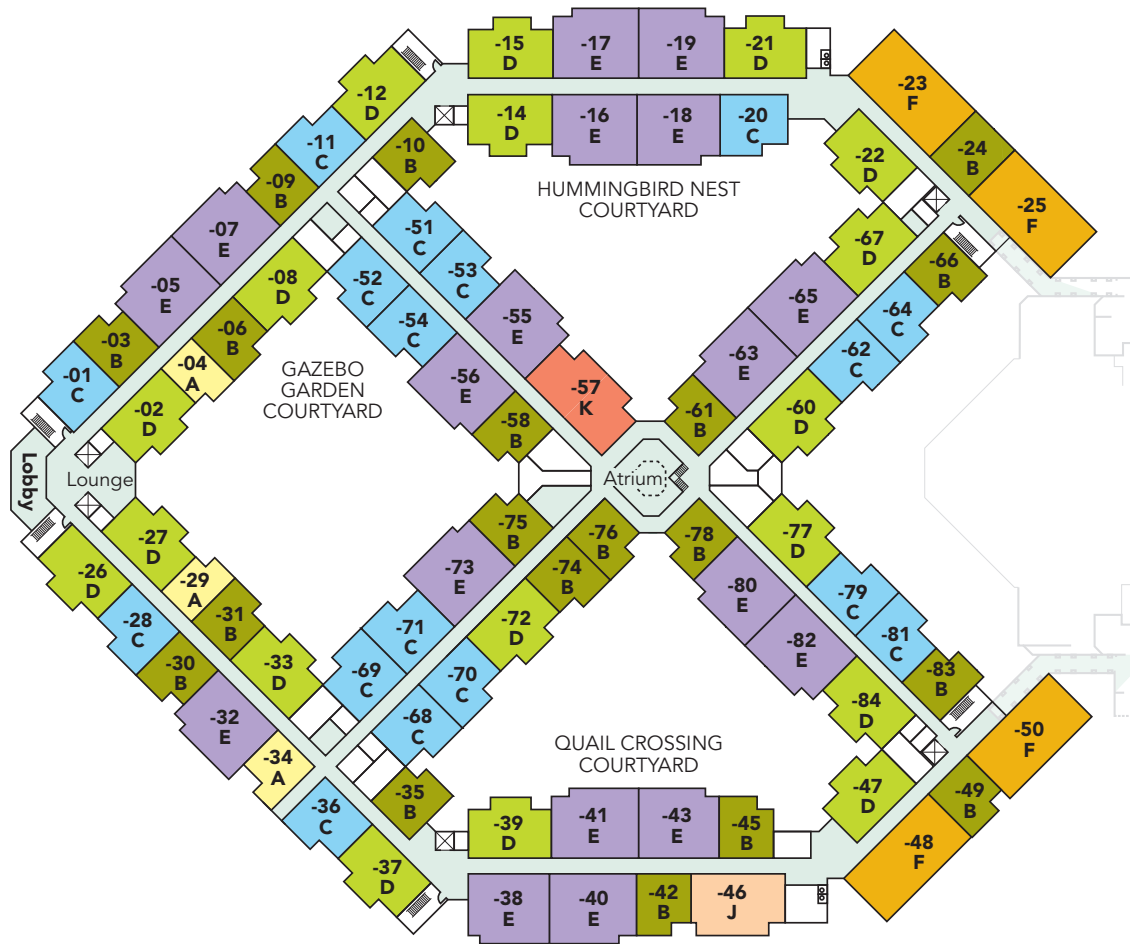

Mesquite

Apartment
Two Bedrooms, 986 sq ft

Mesquite

Apartment

Two Bedrooms, 986 sq ft

INDEPENDENT LIVING MAIN BUILDING

258 Apartments APARTMENT LEGEND

A Nandina:	8
B Wisteria:	58
C Holly:	53
D Mesquite:	54
E Mimosa:	54
F Magnolia:	12
G Laurel:	6
H Birch:	2
I Oak:	6
J Camellia:	2
K Cedar:	3