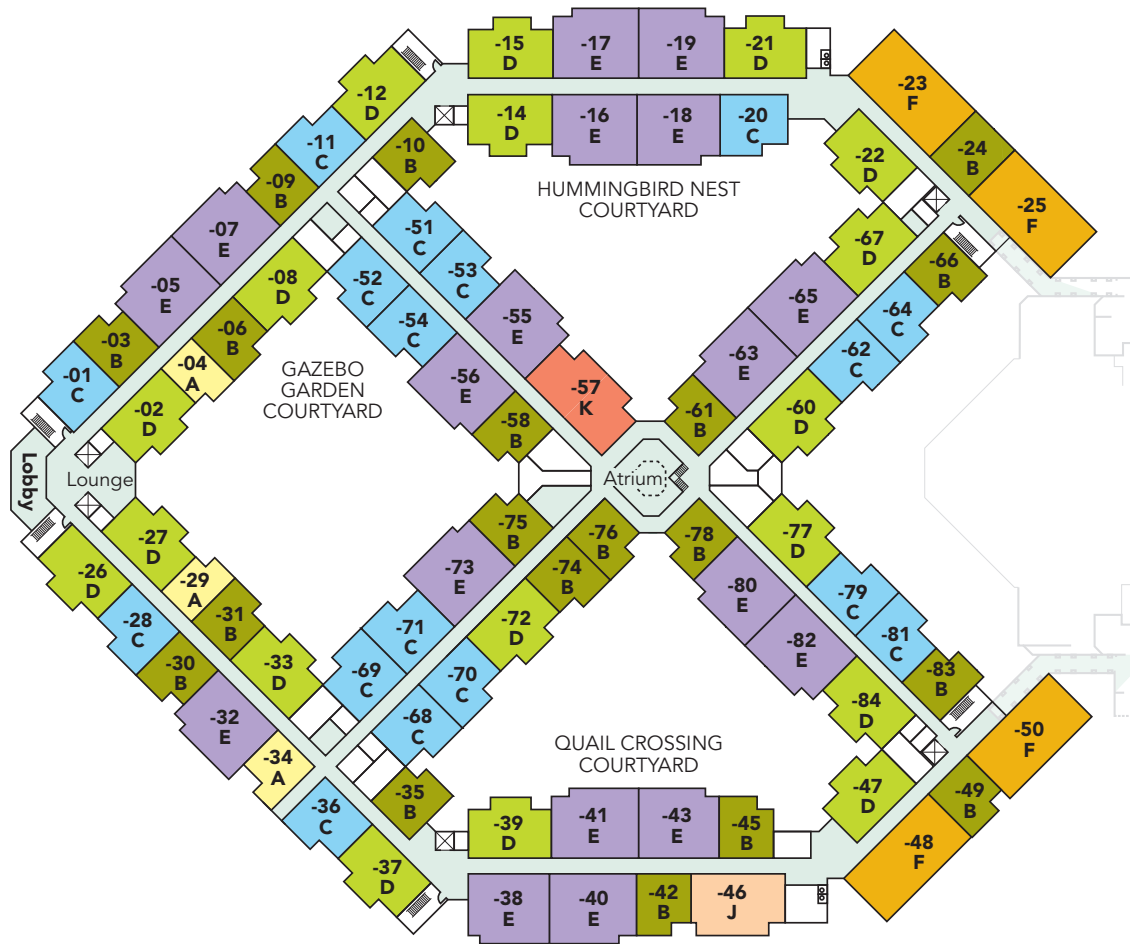

Nandina

Apartment
Studio, 504 sq ft

Nandina

Apartment
Studio, 504 sq ft

INDEPENDENT LIVING MAIN BUILDING

258 Apartments APARTMENT LEGEND

A Nandina:	8
B Wisteria:	58
C Holly:	53
D Mesquite:	54
E Mimosa:	54
F Magnolia:	12
G Laurel:	6
H Birch:	2
I Oak:	6
J Camellia:	2
K Cedar:	3