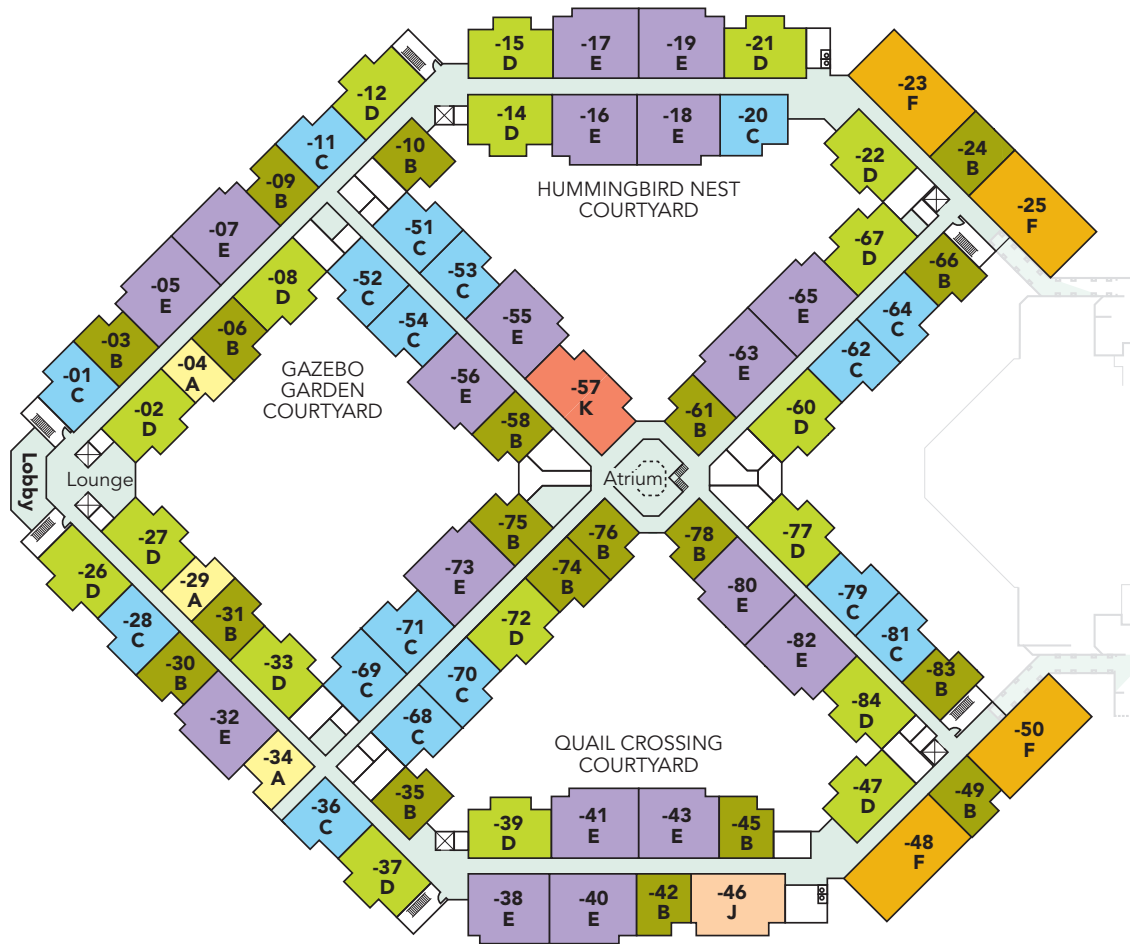

# Nandina

Apartment  
Studio, 504 sq ft

# INDEPENDENT LIVING MAIN BUILDING