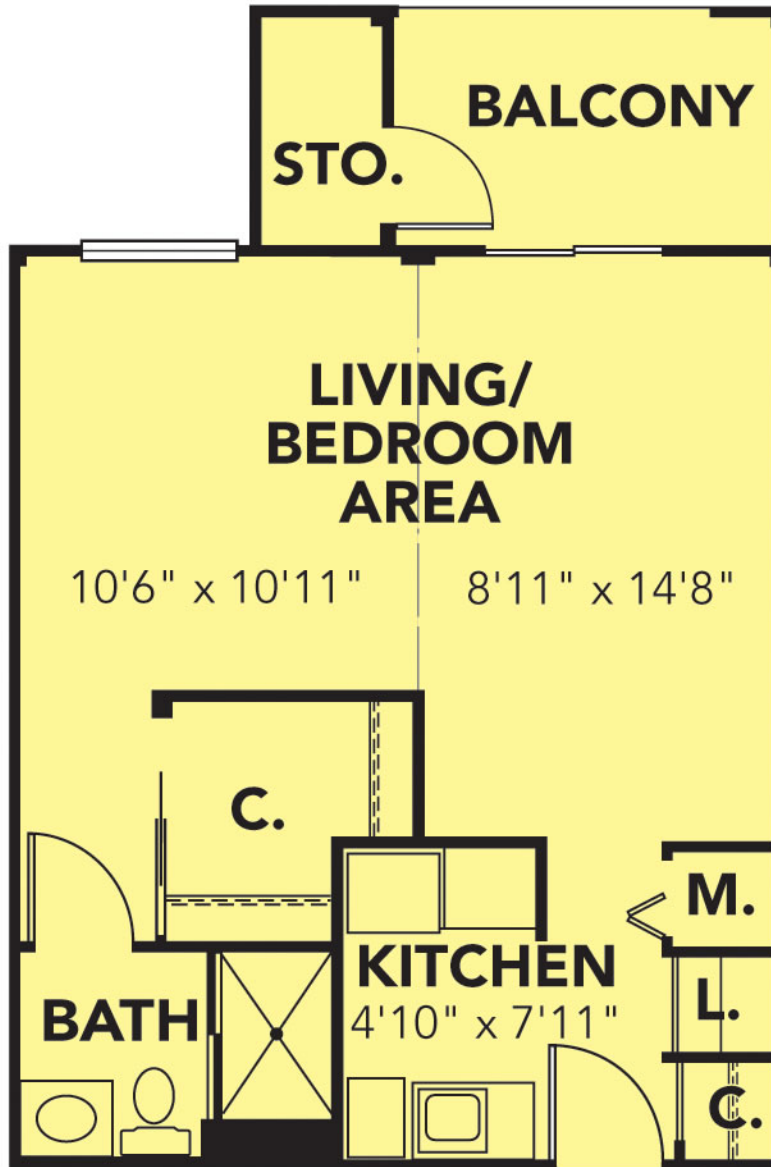

Nandina

Apartment
Studio, 504 sq ft

Nandina

Apartment
Studio, 504 sq ft

INDEPENDENT LIVING MAIN BUILDING

258 Apartments APARTMENT LEGEND

A Nandina:	8
B Wisteria:	58
C Holly:	53
D Mesquite:	54
E Mimosa:	54
F Magnolia:	12
G Laurel:	6
H Birch:	2
I Oak:	6
J Camellia:	2
K Cedar:	3