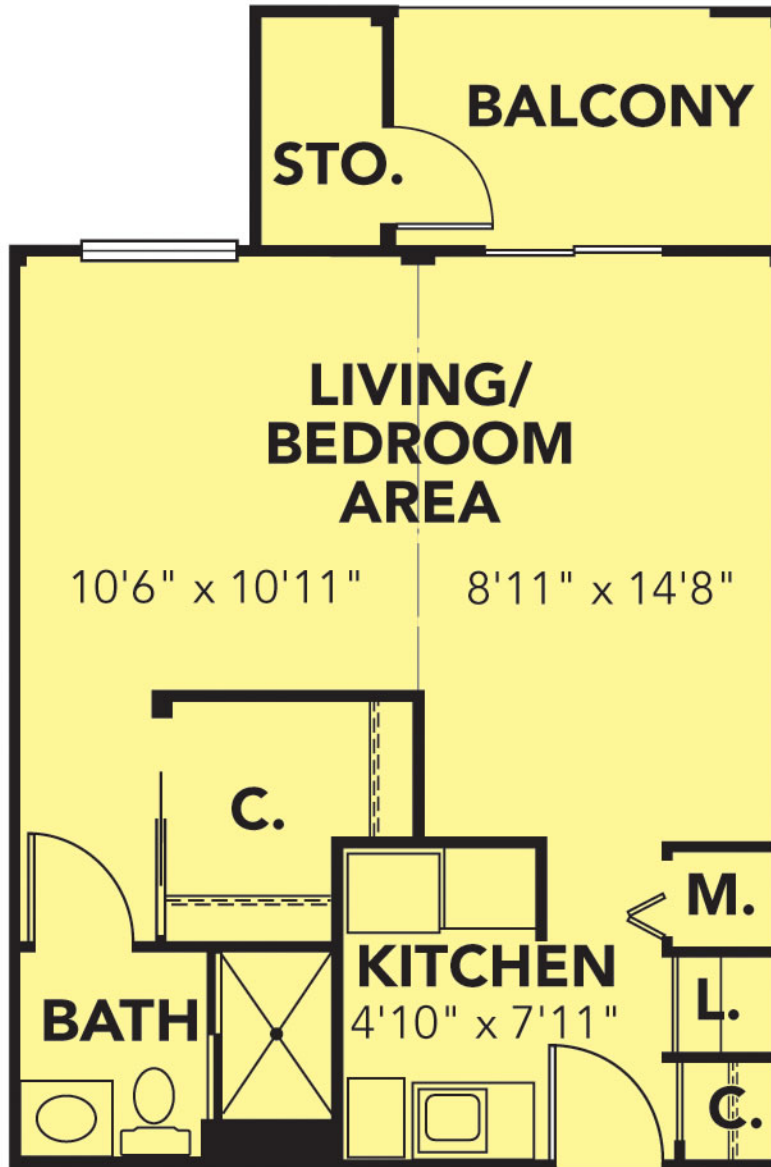

# Nandina

Apartment  
Studio, 504 sq ft

# INDEPENDENT LIVING MAIN BUILDING