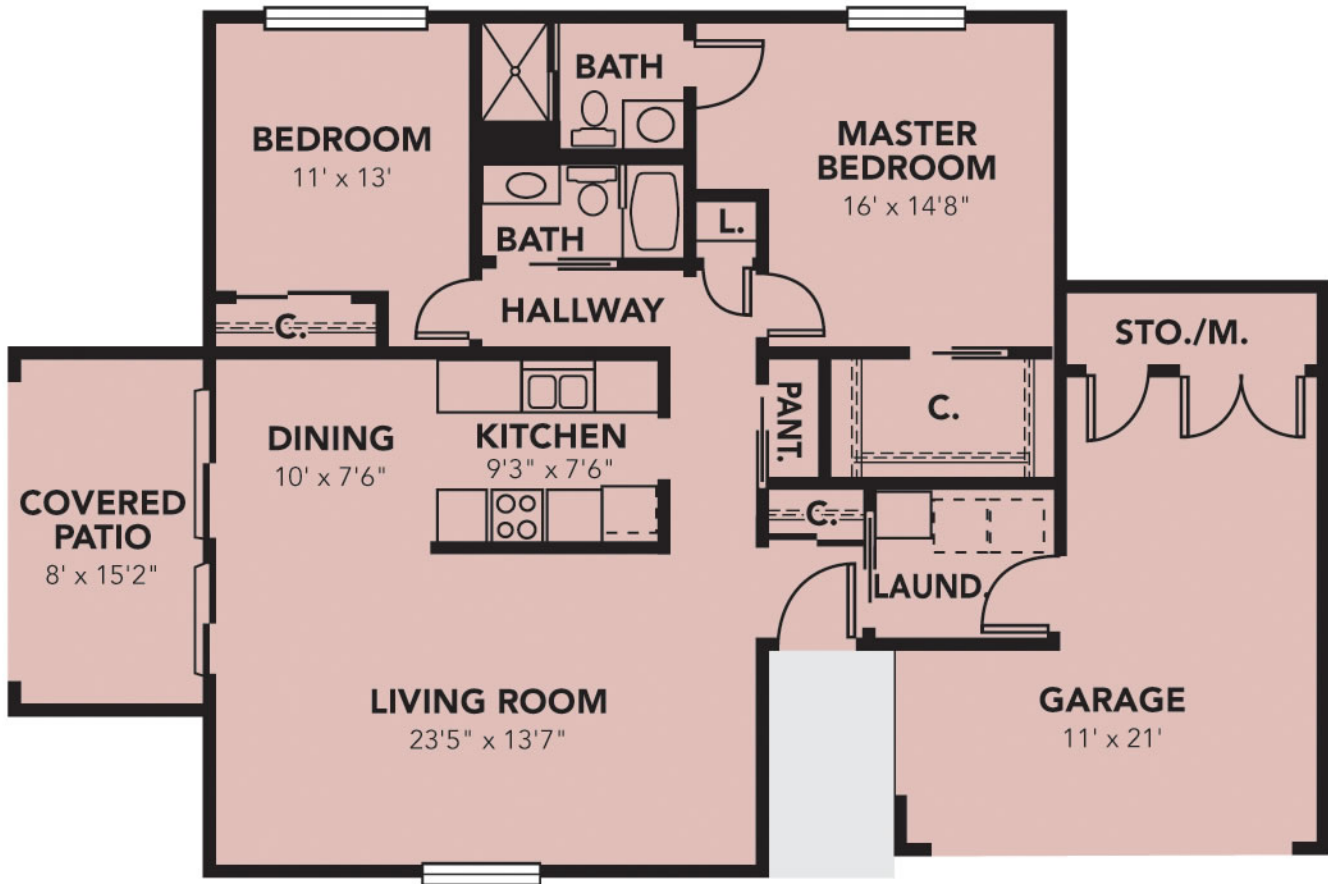

Palmetto

Garden Home

Two Bedrooms, 1,290 sq ft

Palmetto

Garden Home

Two Bedrooms, 1,290 sq ft

Royal Oaks Retirement Community

102 Garden Homes