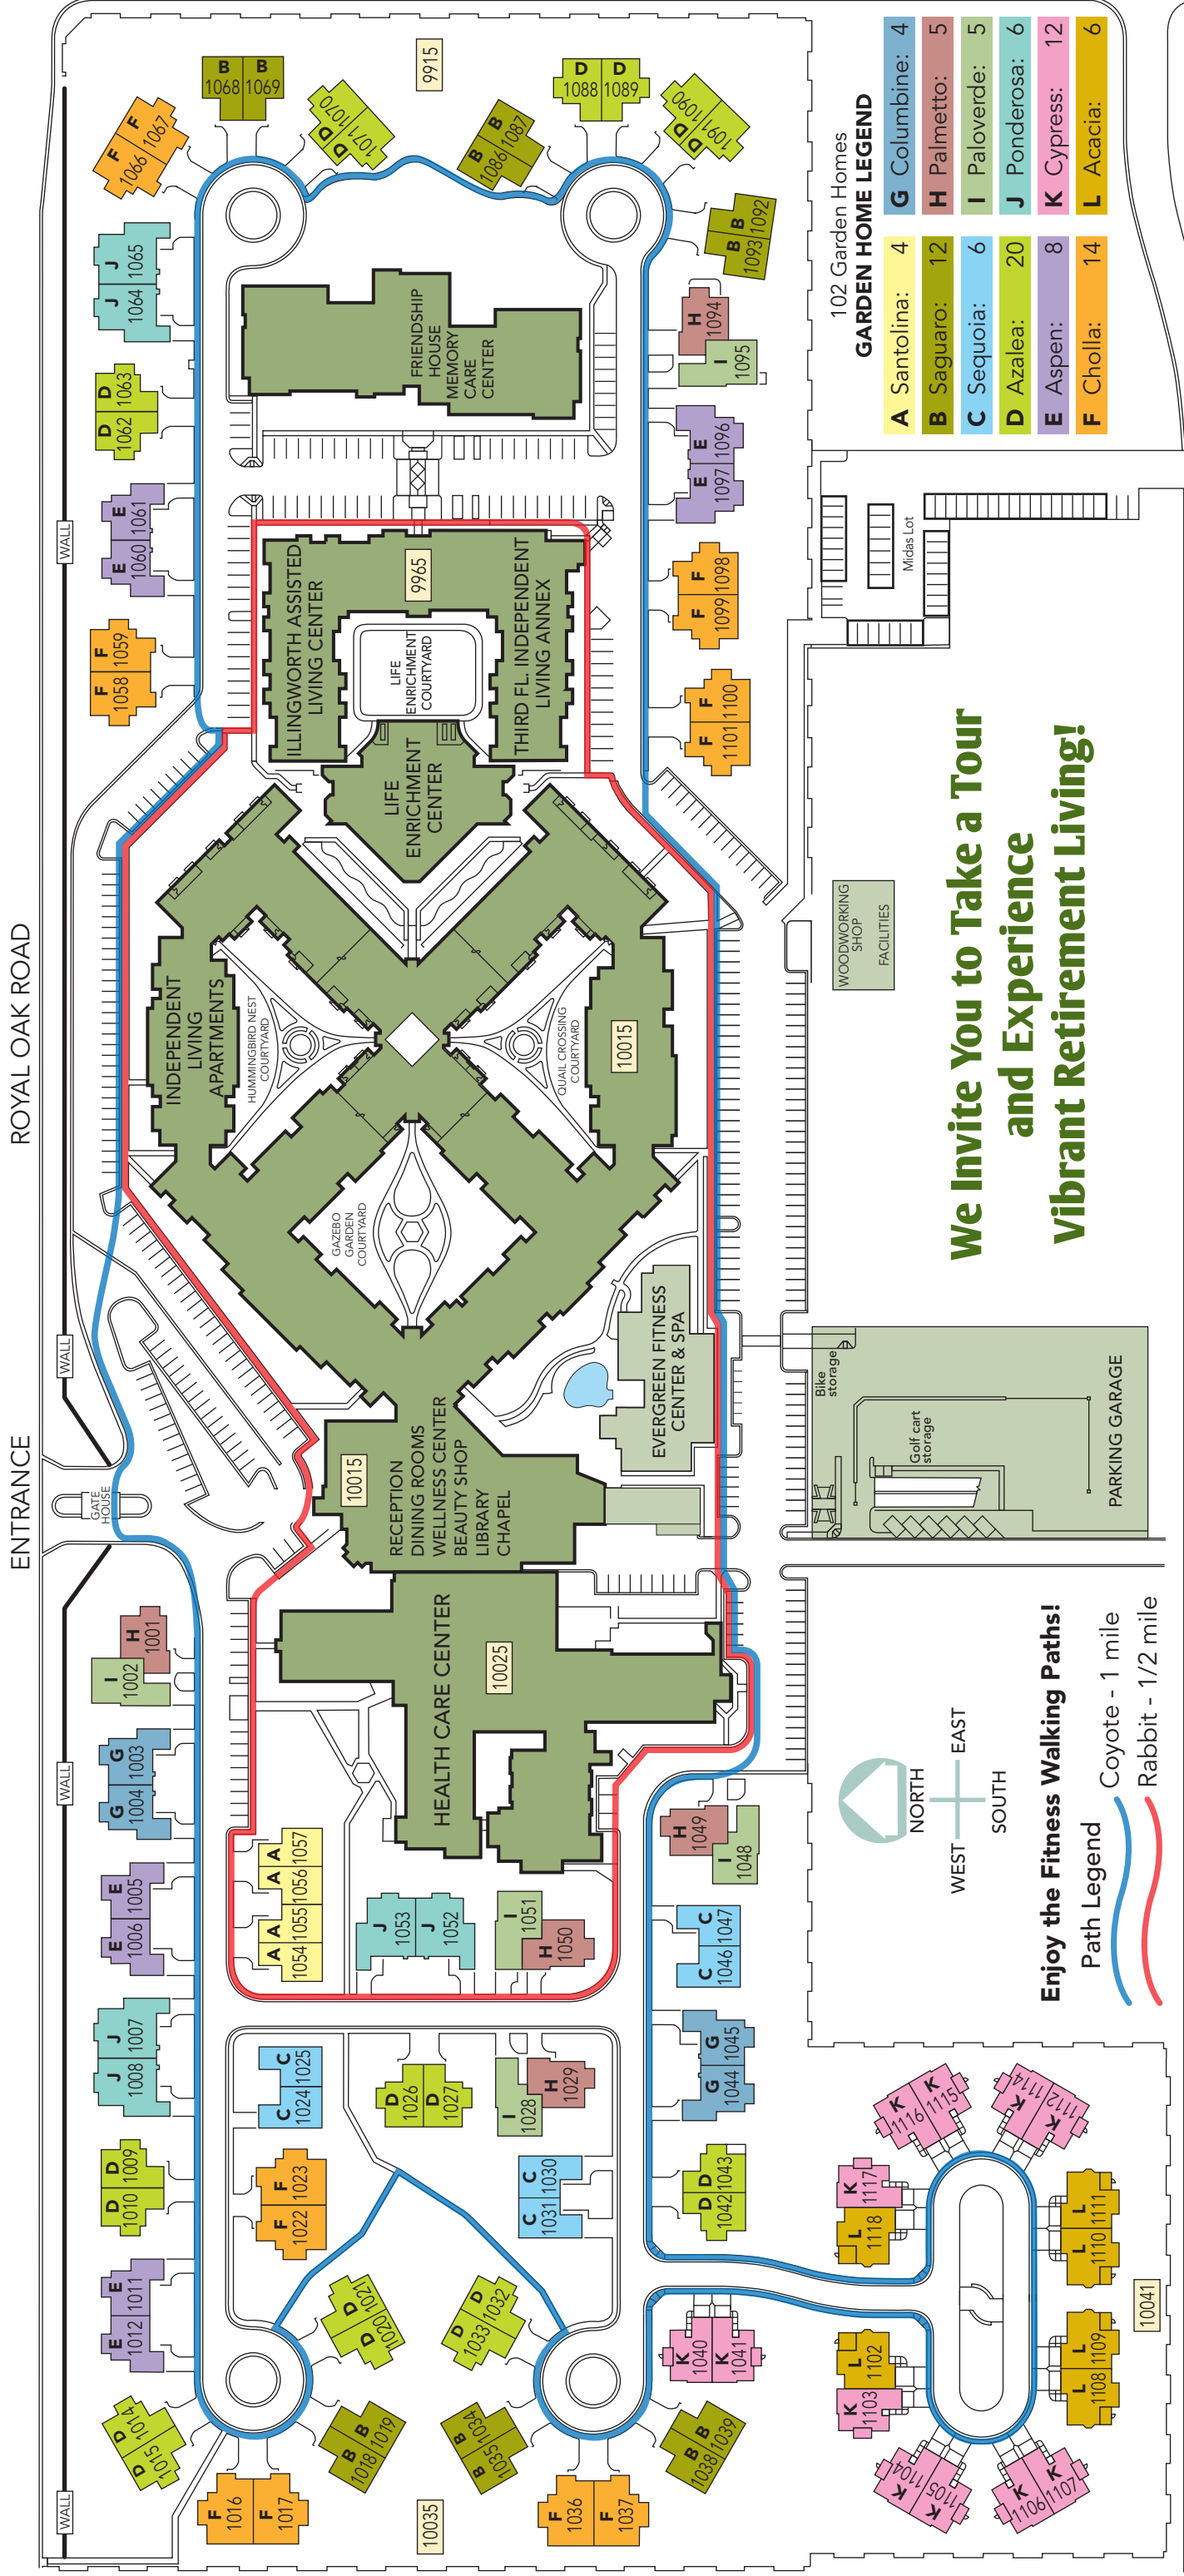

Palmetto

Garden Home

Two Bedrooms, 1,290 sq ft

Palmetto

Garden Home

Two Bedrooms, 1,290 sq ft

Royal Oaks Retirement Community

102 Garden Homes

GARDEN HOME LEGEND	
A Santolina:	4
B Saguaro:	12
C Sequoia:	6
D Azalea:	20
E Aspen:	8
F Cholla:	14
G Columbine:	4
H Palmetto:	5
I Paloverde:	5
J Ponderosa:	6
K Cypress:	12
L Acacia:	6

**We Invite You to Take a Tour
and Experience
Vibrant Retirement Living!**

Enjoy the Fitness Walking Paths!
 Path Legend
 Coyote - 1 mile
 Rabbit - 1/2 mile

SANTA FE DRIVE