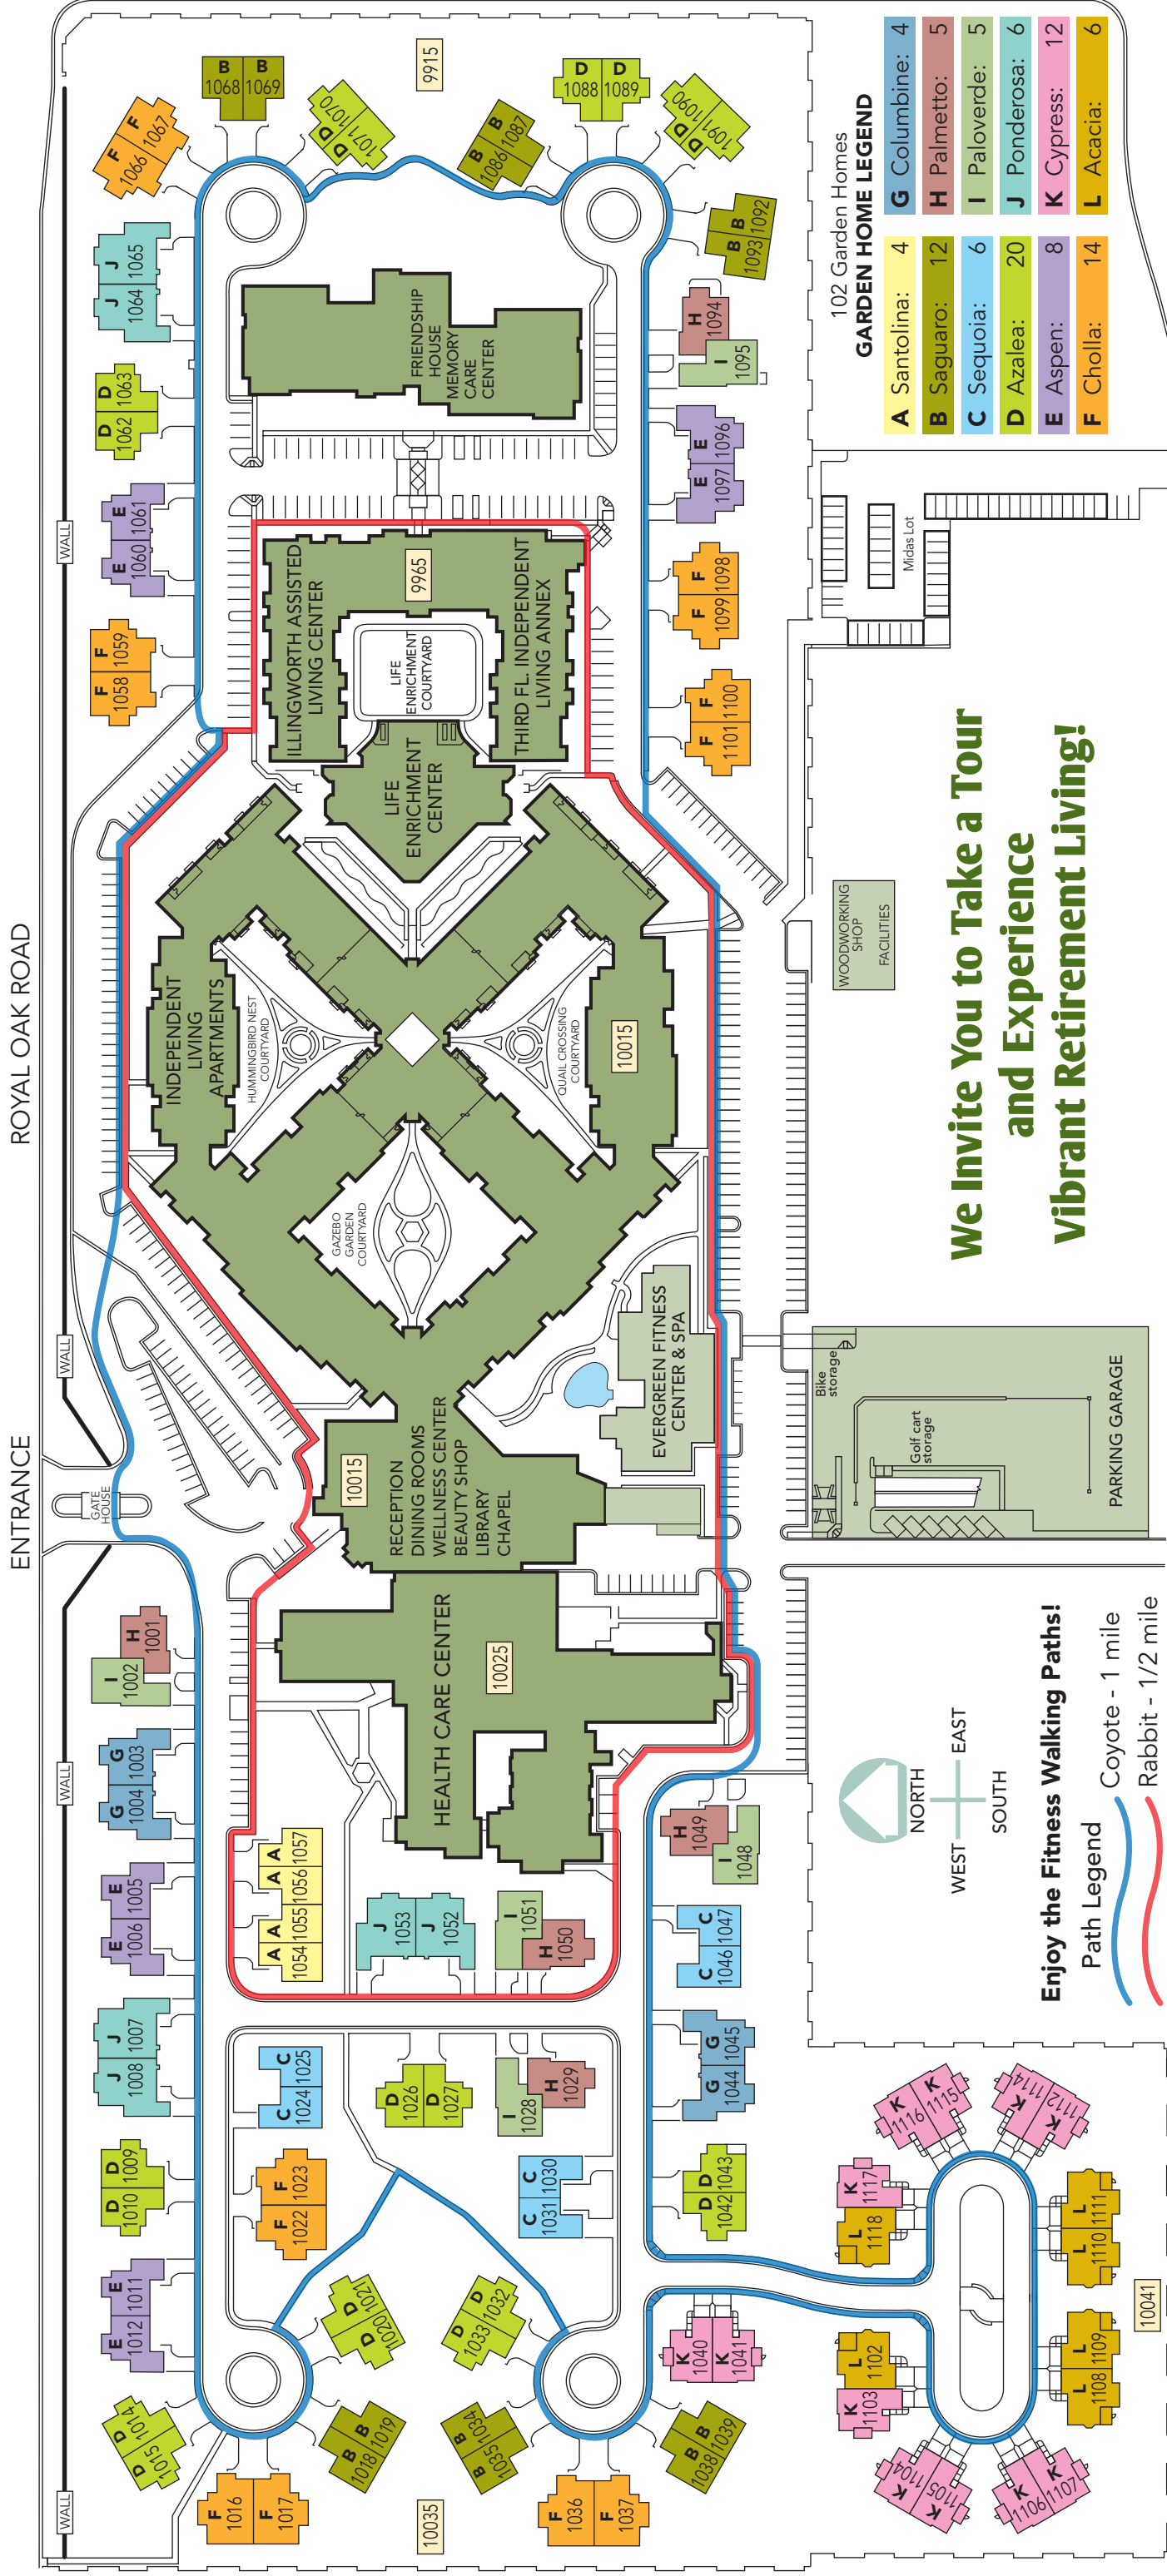

Paloverde

Garden Home

Two Bedrooms, 1,475 sq ft

Paloverde

Garden Home

Two Bedrooms, 1,475 sq ft

Royal Oaks Retirement Community

Enjoy the Fitness Walking Paths!
 Path Legend
 Coyote - 1 mile
 Rabbit - 1/2 mile

WOODWORKING SHOP FACILITIES

**We Invite You to Take a Tour
 and Experience
 Vibrant Retirement Living!**

102 Garden Homes

GARDEN HOME LEGEND	
A Santolina:	4
B Saguaro:	12
C Sequoia:	6
D Azalea:	20
E Aspen:	8
F Cholla:	14
G Columbine:	4
H Palmetto:	5
I Paloverde:	5
J Ponderosa:	6
K Cypress:	12
L Acacia:	6

ENTRANCE
 ROYAL OAK ROAD