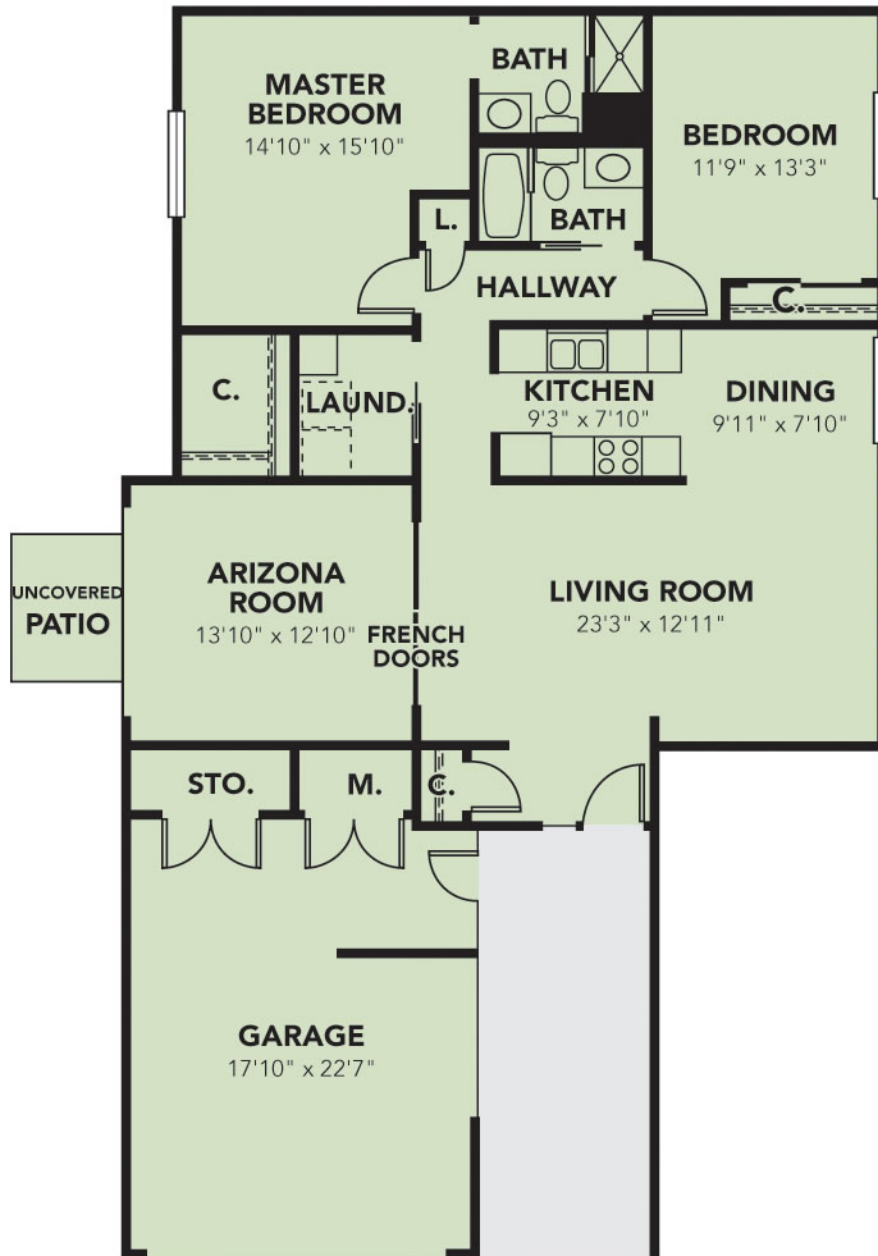

Paloverde

Garden Home

Two Bedrooms, 1,475 sq ft

Paloverde

Garden Home

Two Bedrooms, 1,475 sq ft

Royal Oaks Retirement Community

Enjoy the Fitness Walking Paths!
 Path Legend
 Coyote - 1 mile
 Rabbit - 1/2 mile

ENTRANCE
 ROYAL OAK ROAD