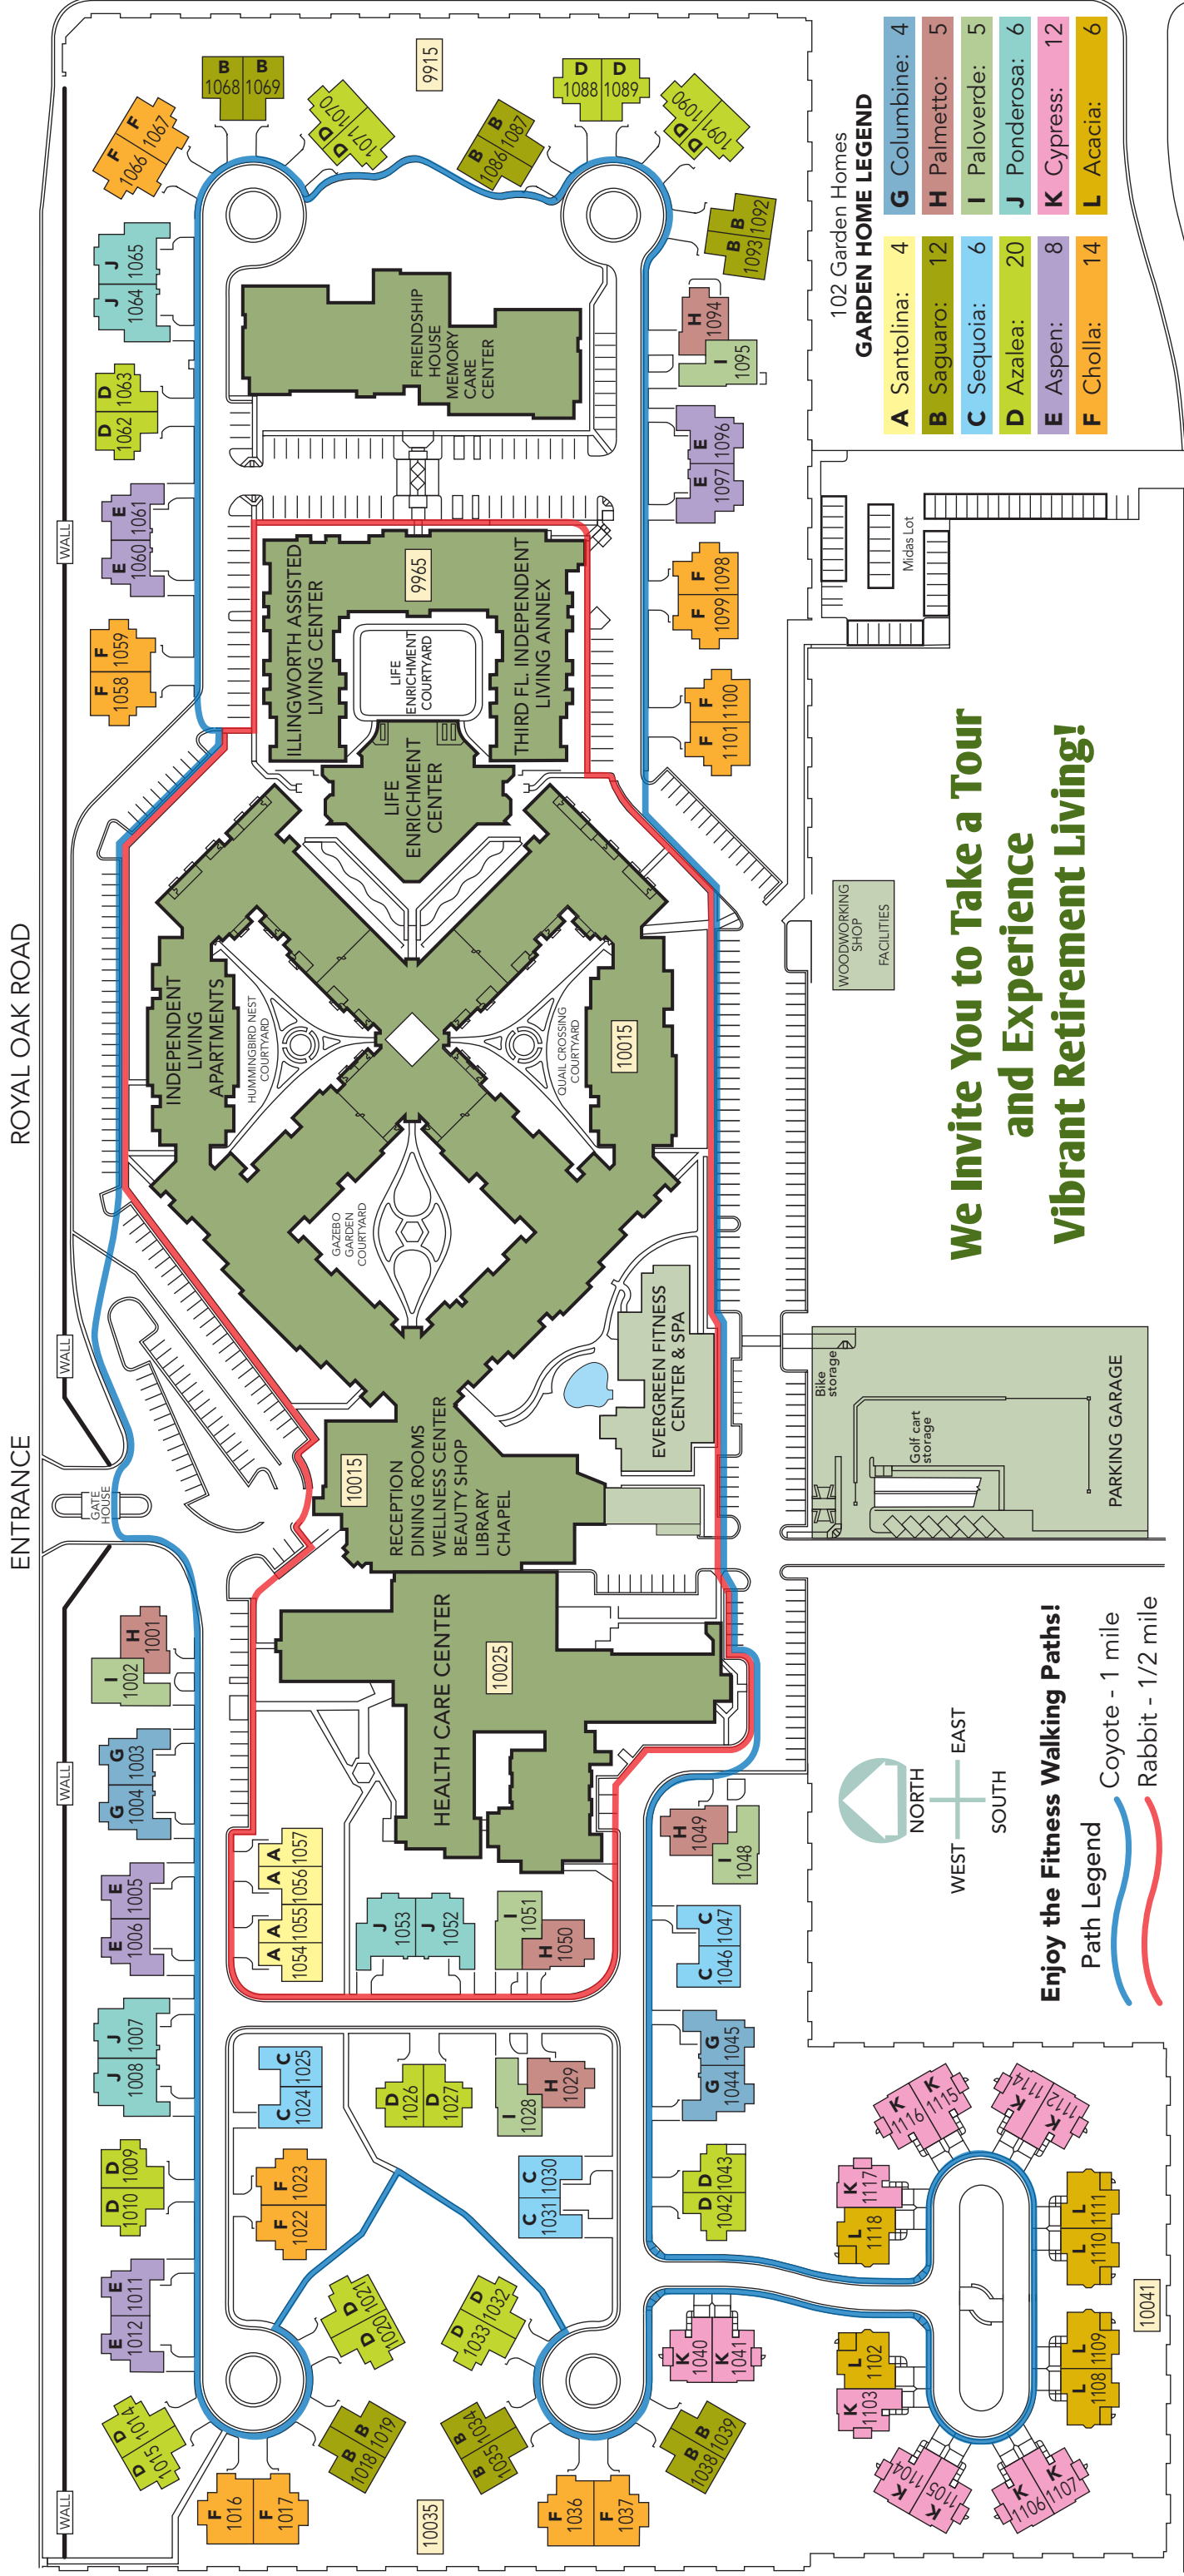

Ponderosa

Garden Home

Two Bedrooms, 1,660 sq ft

Ponderosa

Garden Home

Two Bedrooms, 1,660 sq ft

Royal Oaks Retirement Community

102 Garden Homes

GARDEN HOME LEGEND	
A Santolina:	4
B Saguaro:	12
C Sequoia:	6
D Azalea:	20
E Aspen:	8
F Cholla:	14
G Columbine:	4
H Palmetto:	5
I Paloverde:	5
J Ponderosa:	6
K Cypress:	12
L Acacia:	6

**We Invite You to Take a Tour
and Experience
Vibrant Retirement Living!**

Enjoy the Fitness Walking Paths!
 Path Legend
 Coyote - 1 mile
 Rabbit - 1/2 mile

SANTA FE DRIVE