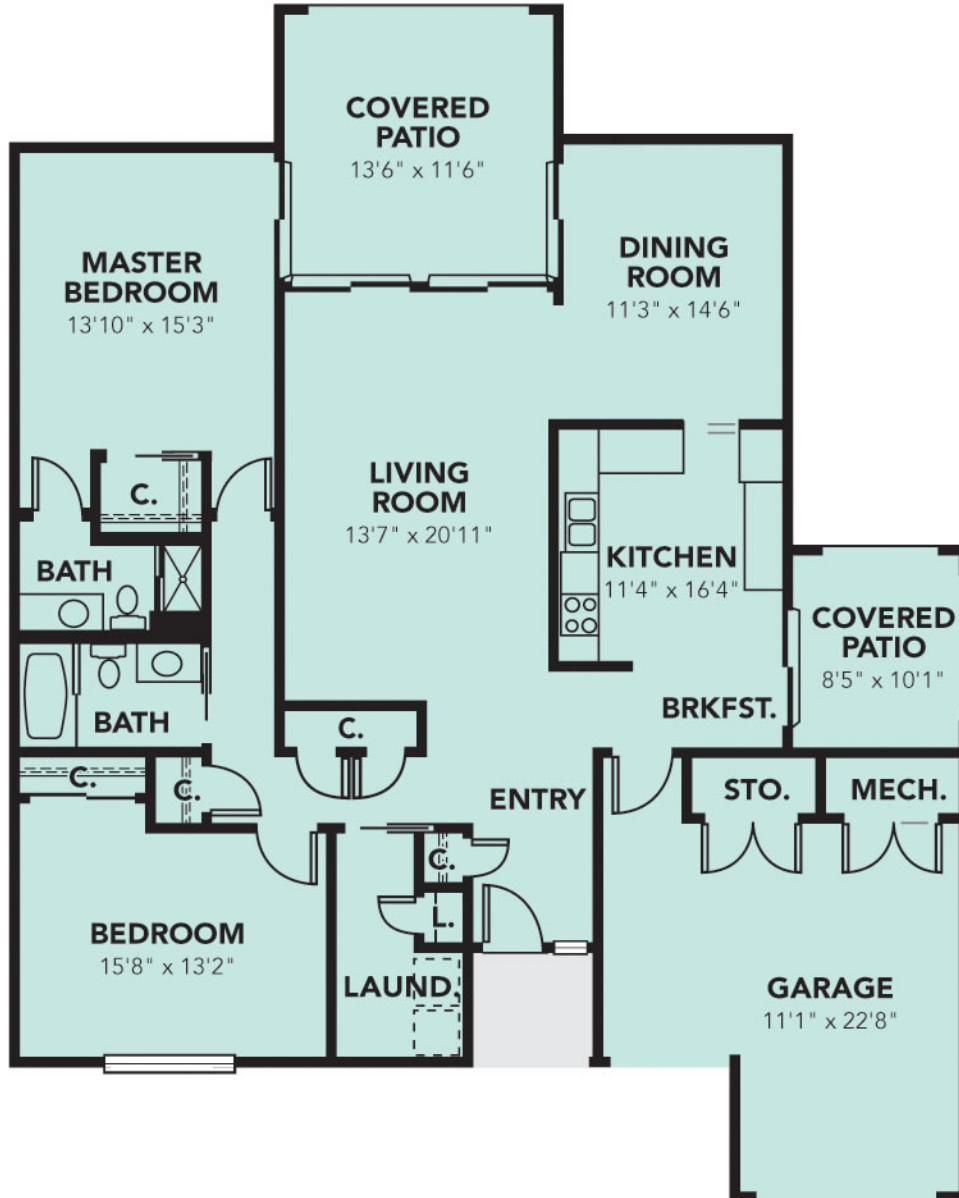

Ponderosa

Garden Home

Two Bedrooms, 1,660 sq ft

Ponderosa

Garden Home

Two Bedrooms, 1,660 sq ft

Royal Oaks Retirement Community

102 Garden Homes