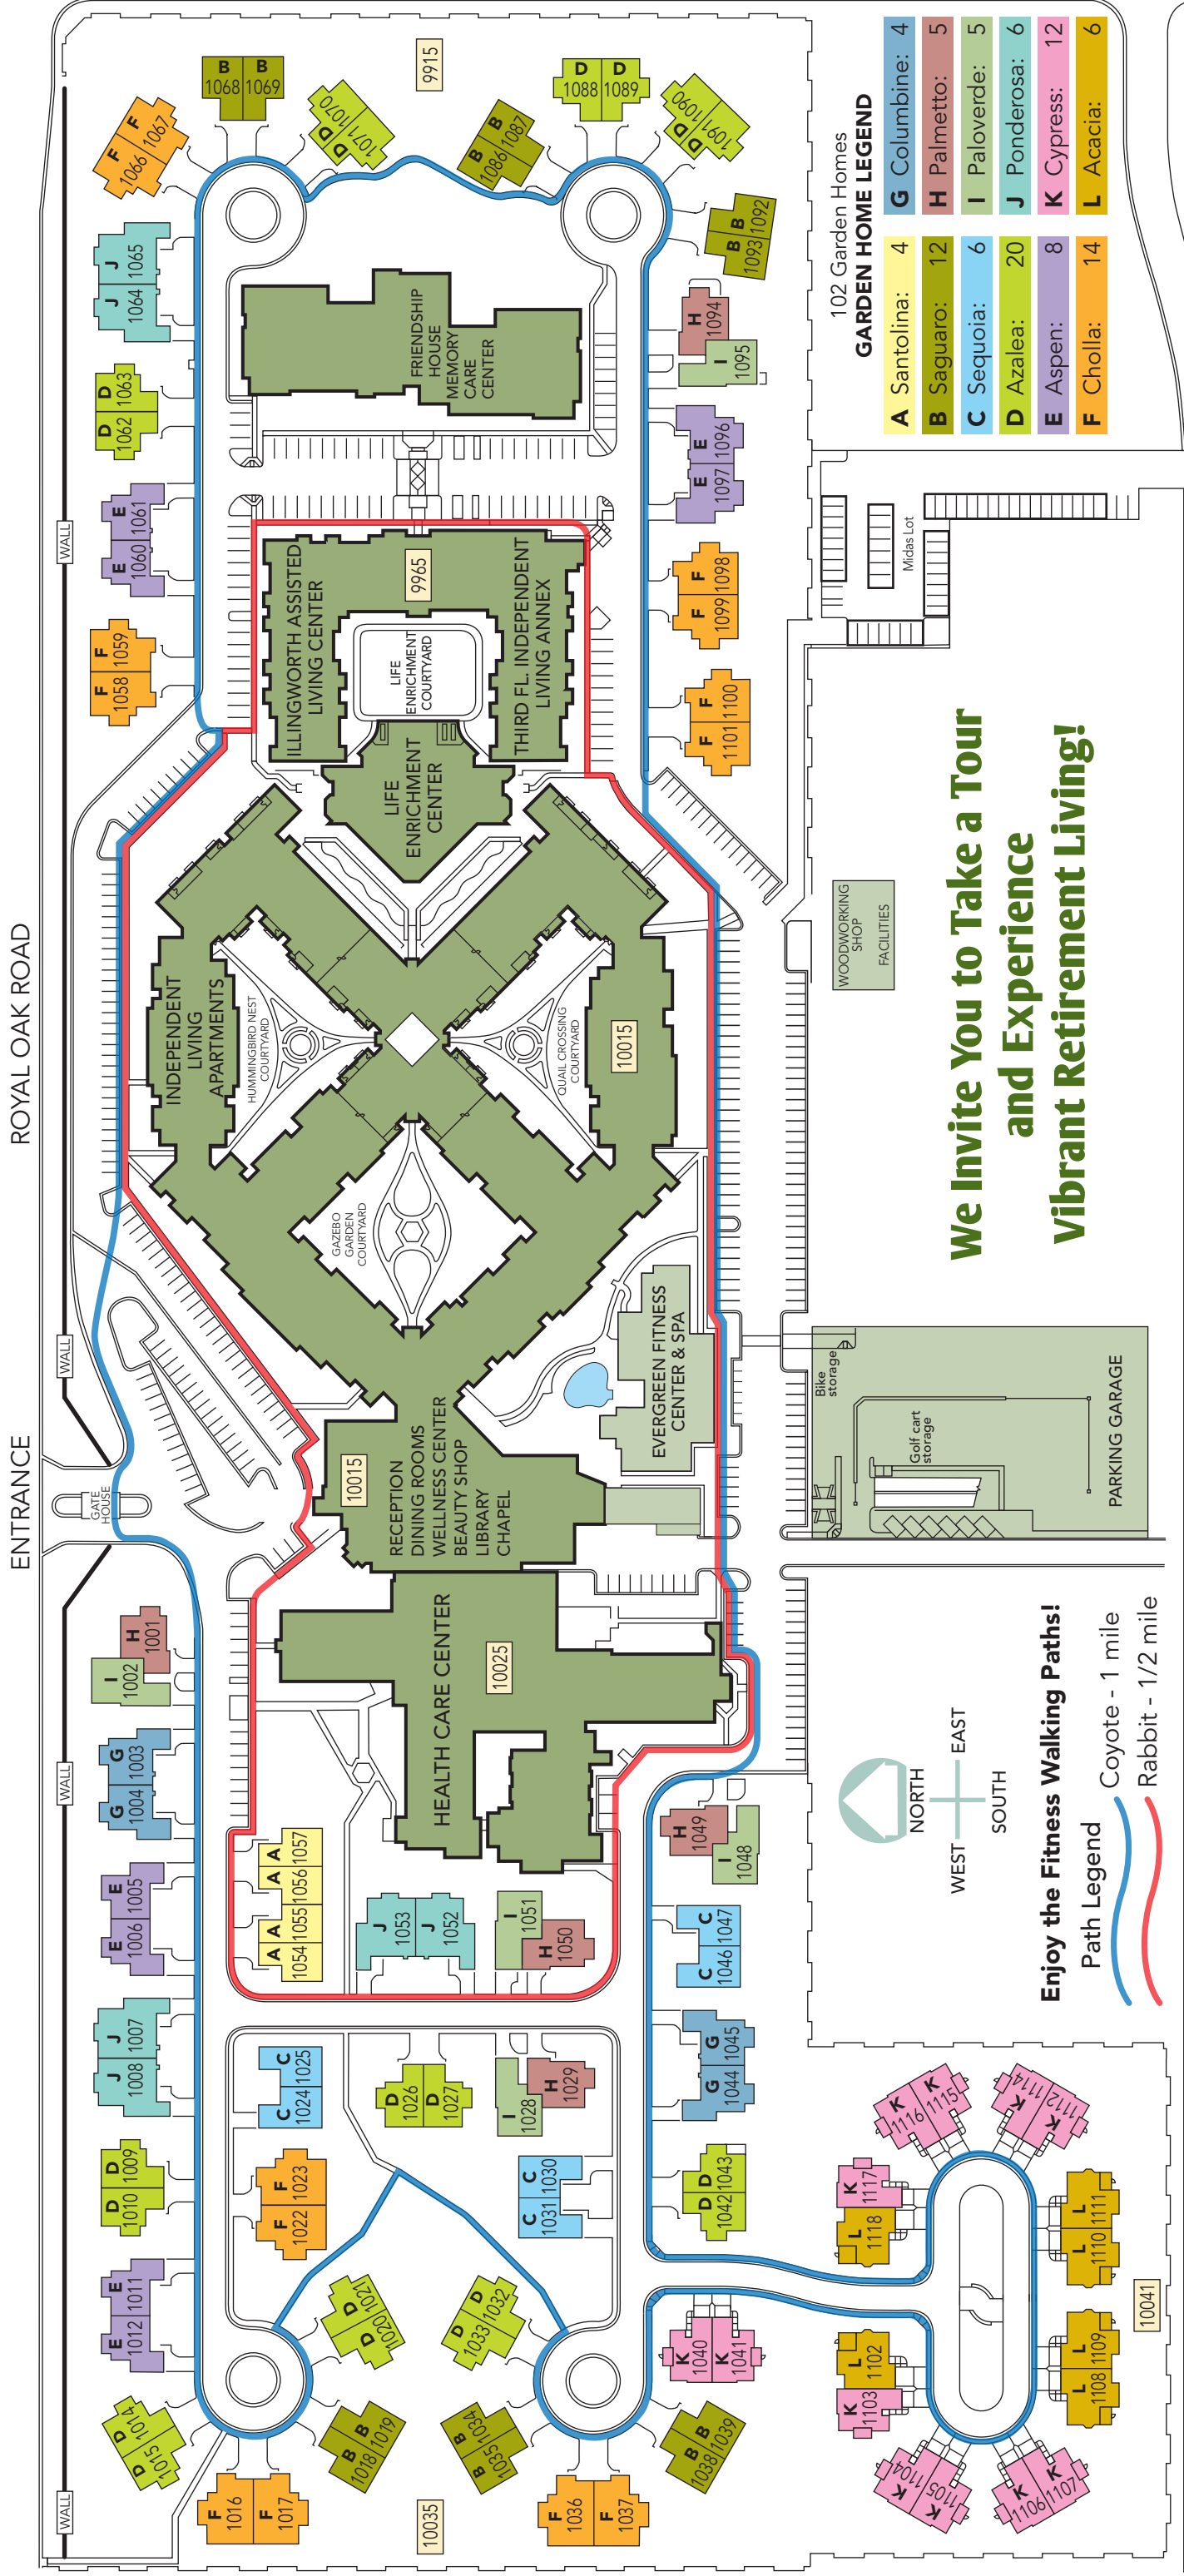

Saguaro (B)

Garden Home
One Bedroom, 916 sq ft

Saguaro (B)

Garden Home

One Bedroom, 916 sq ft

Royal Oaks Retirement Community

102 Garden Homes

GARDEN HOME LEGEND

A Santolina:	4	G Columbine:	4
B Saguaro:	12	H Palmetto:	5
C Sequoia:	6	I Paloverde:	5
D Azalea:	20	J Ponderosa:	6
E Aspen:	8	K Cypress:	12
F Cholla:	14	L Acacia:	6

**We Invite You to Take a Tour
and Experience
Vibrant Retirement Living!**

Enjoy the Fitness Walking Paths!
 Path Legend
 Coyote - 1 mile
 Rabbit - 1/2 mile

SANTA FE DRIVE