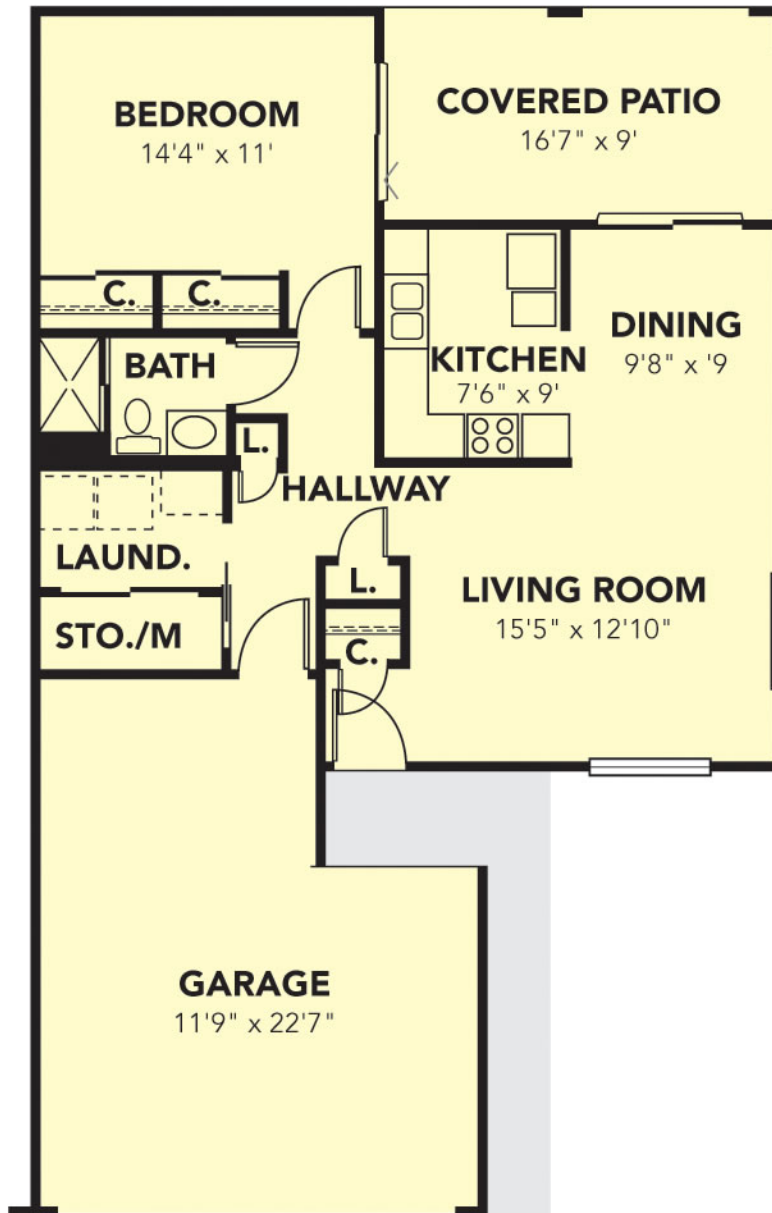

Santolina

Garden Home
One Bedroom, 838 sq ft

Santolina

Garden Home

One Bedroom, 838 sq ft

Royal Oaks Retirement Community