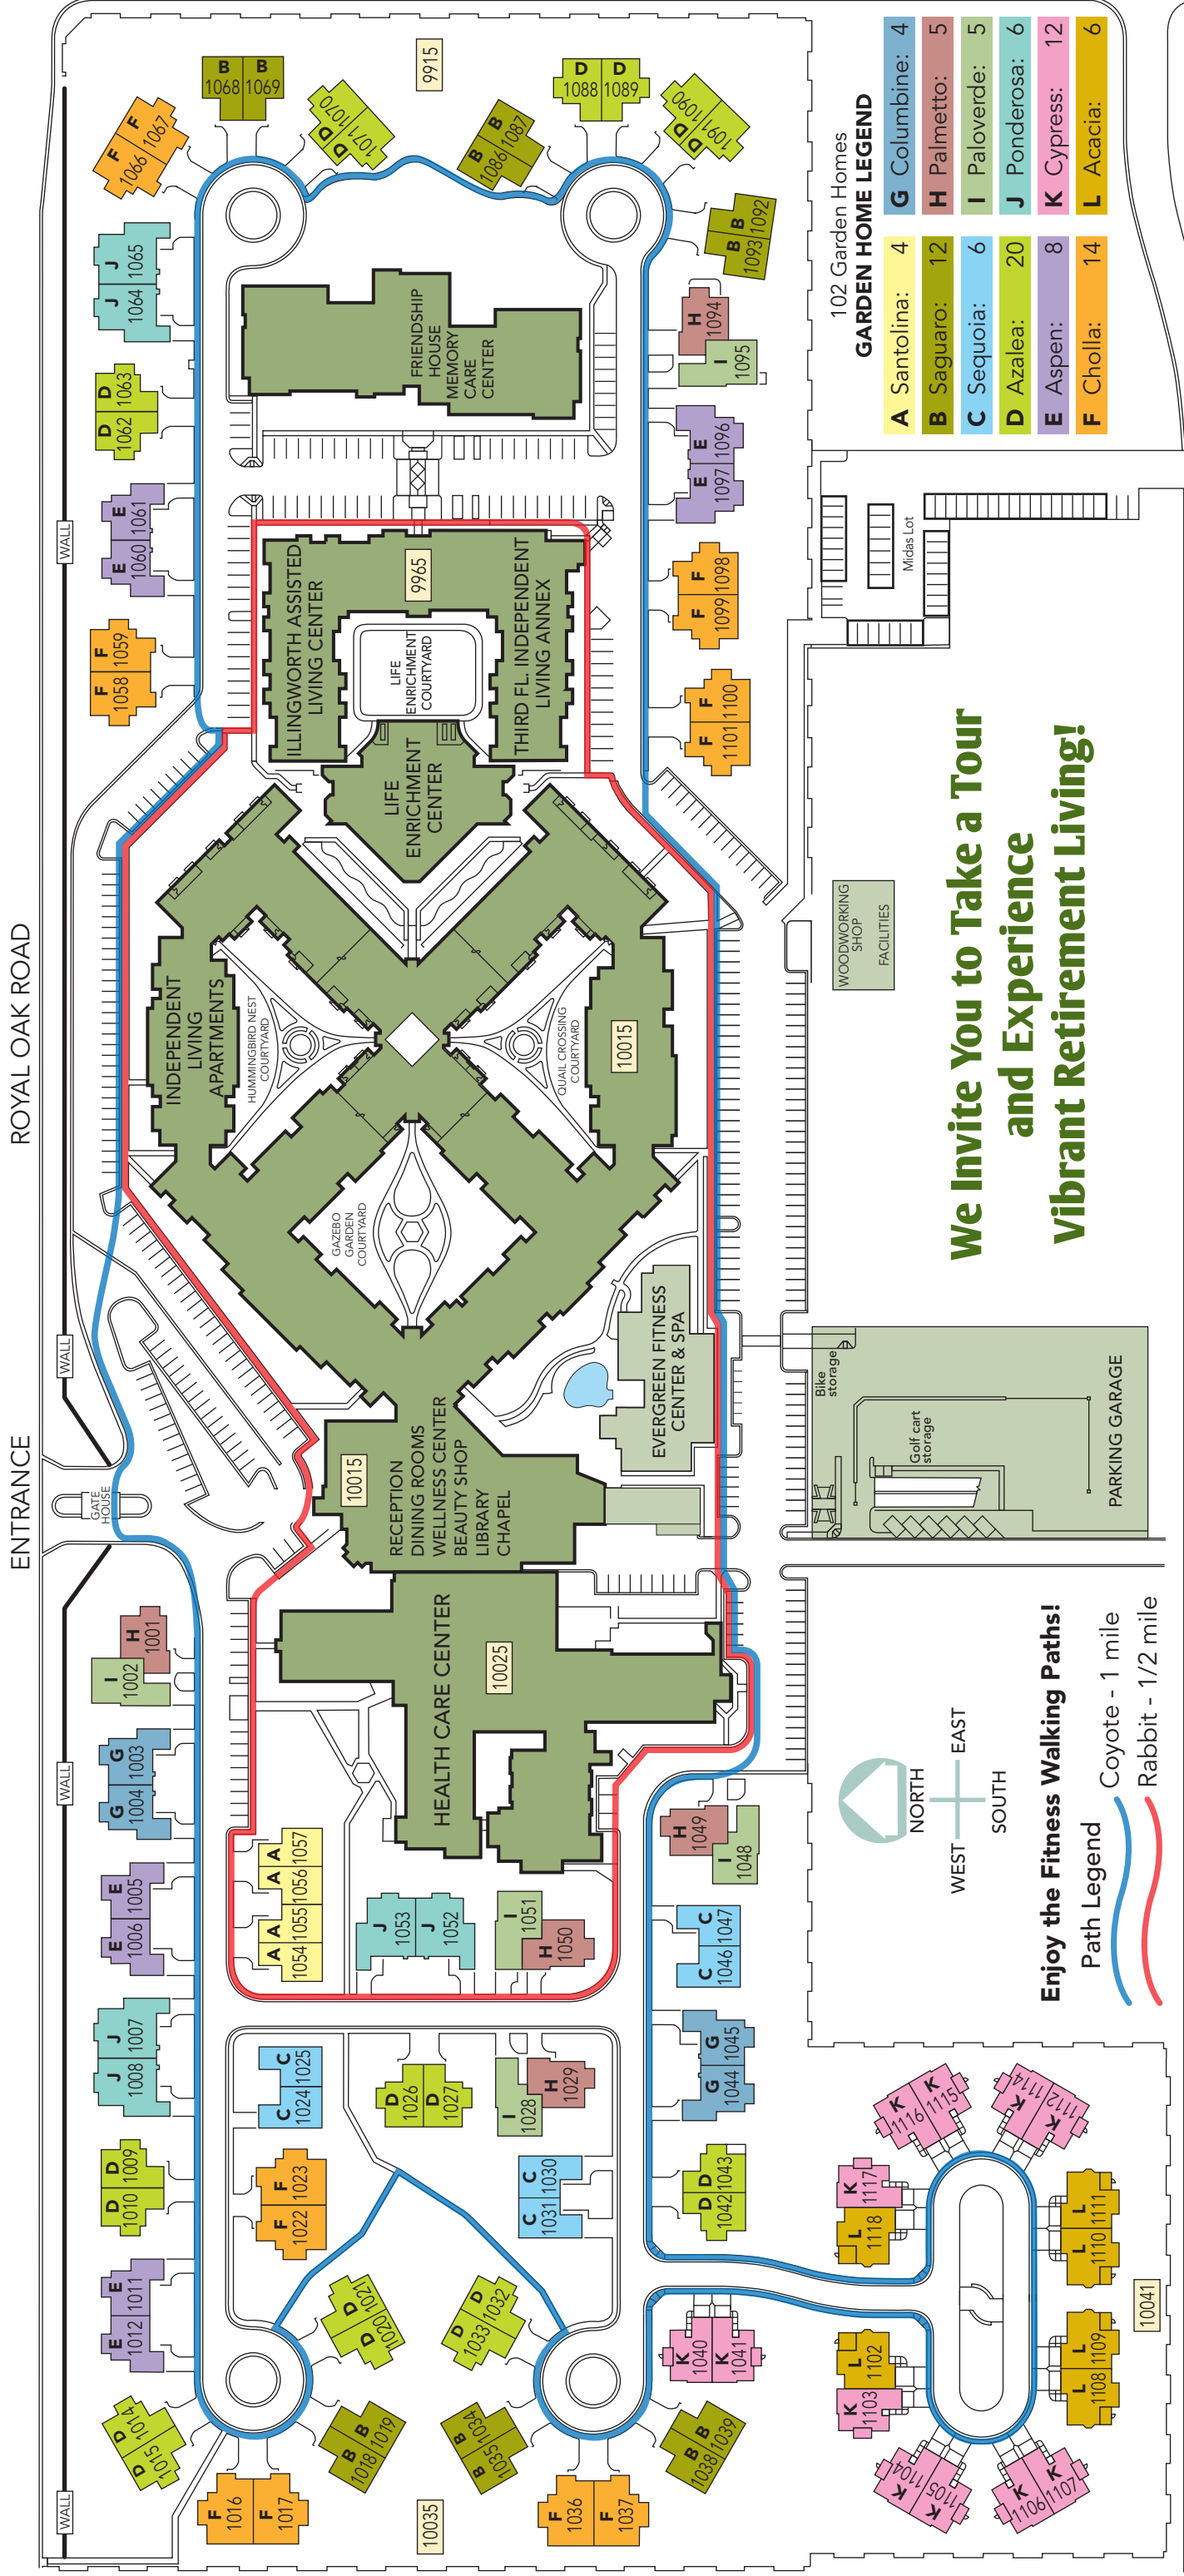

# Sequoia

Garden Home  
One Bedroom, 916 sq ft

# Royal Oaks Retirement Community

SANTA FE DRIVE