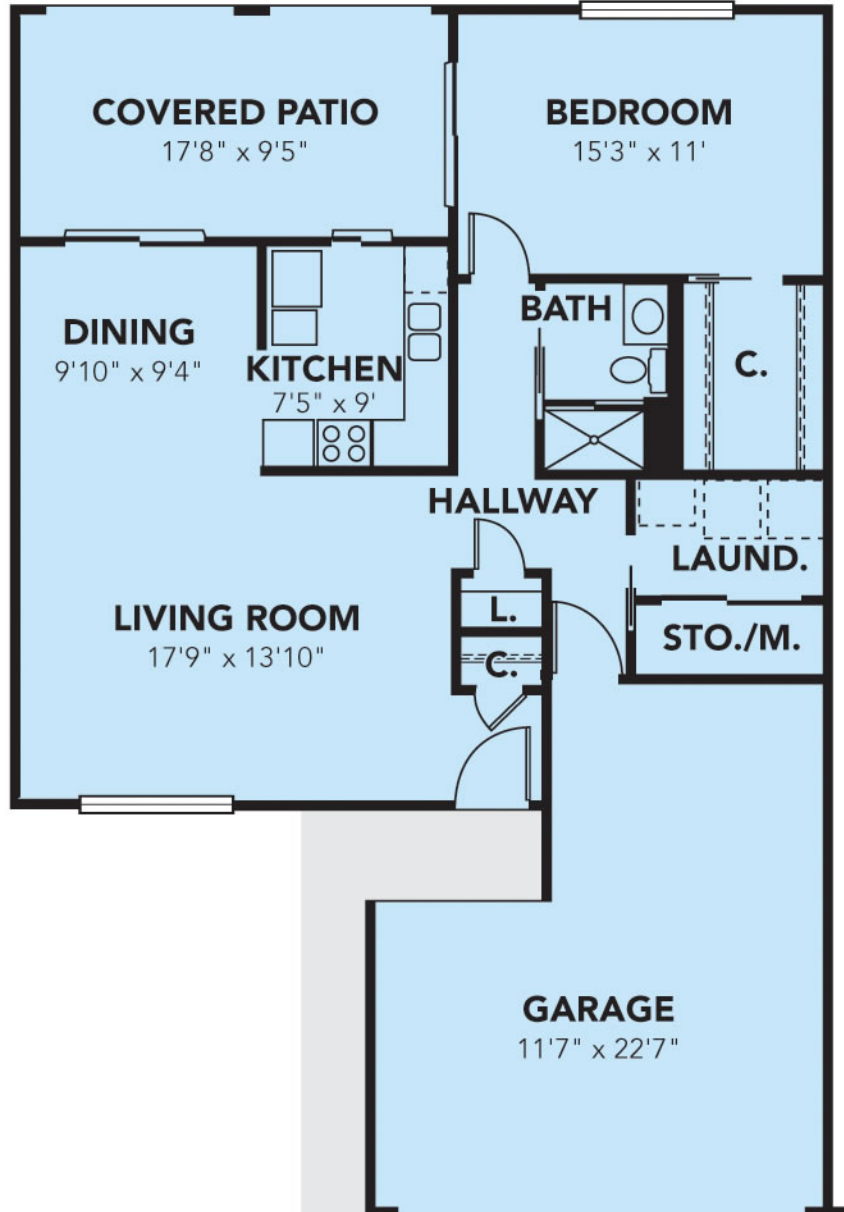

# Sequoia

Garden Home  
One Bedroom, 916 sq ft