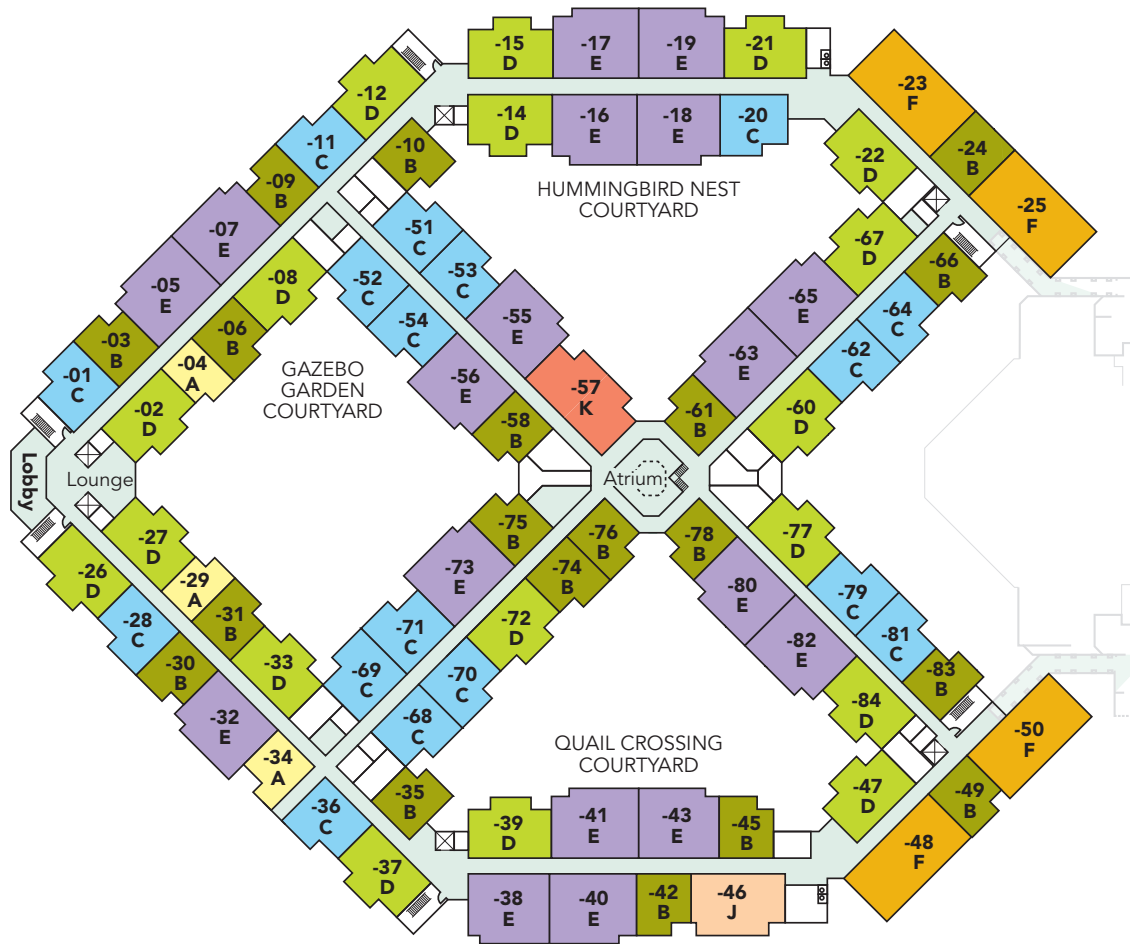

Wisteria

Apartment
One Bedroom, 644 sq ft

Wisteria

Apartment
One Bedroom, 644 sq ft

INDEPENDENT LIVING MAIN BUILDING

258 Apartments APARTMENT LEGEND

A Nandina:	8
B Wisteria:	58
C Holly:	53
D Mesquite:	54
E Mimosa:	54
F Magnolia:	12
G Laurel:	6
H Birch:	2
I Oak:	6
J Camellia:	2
K Cedar:	3