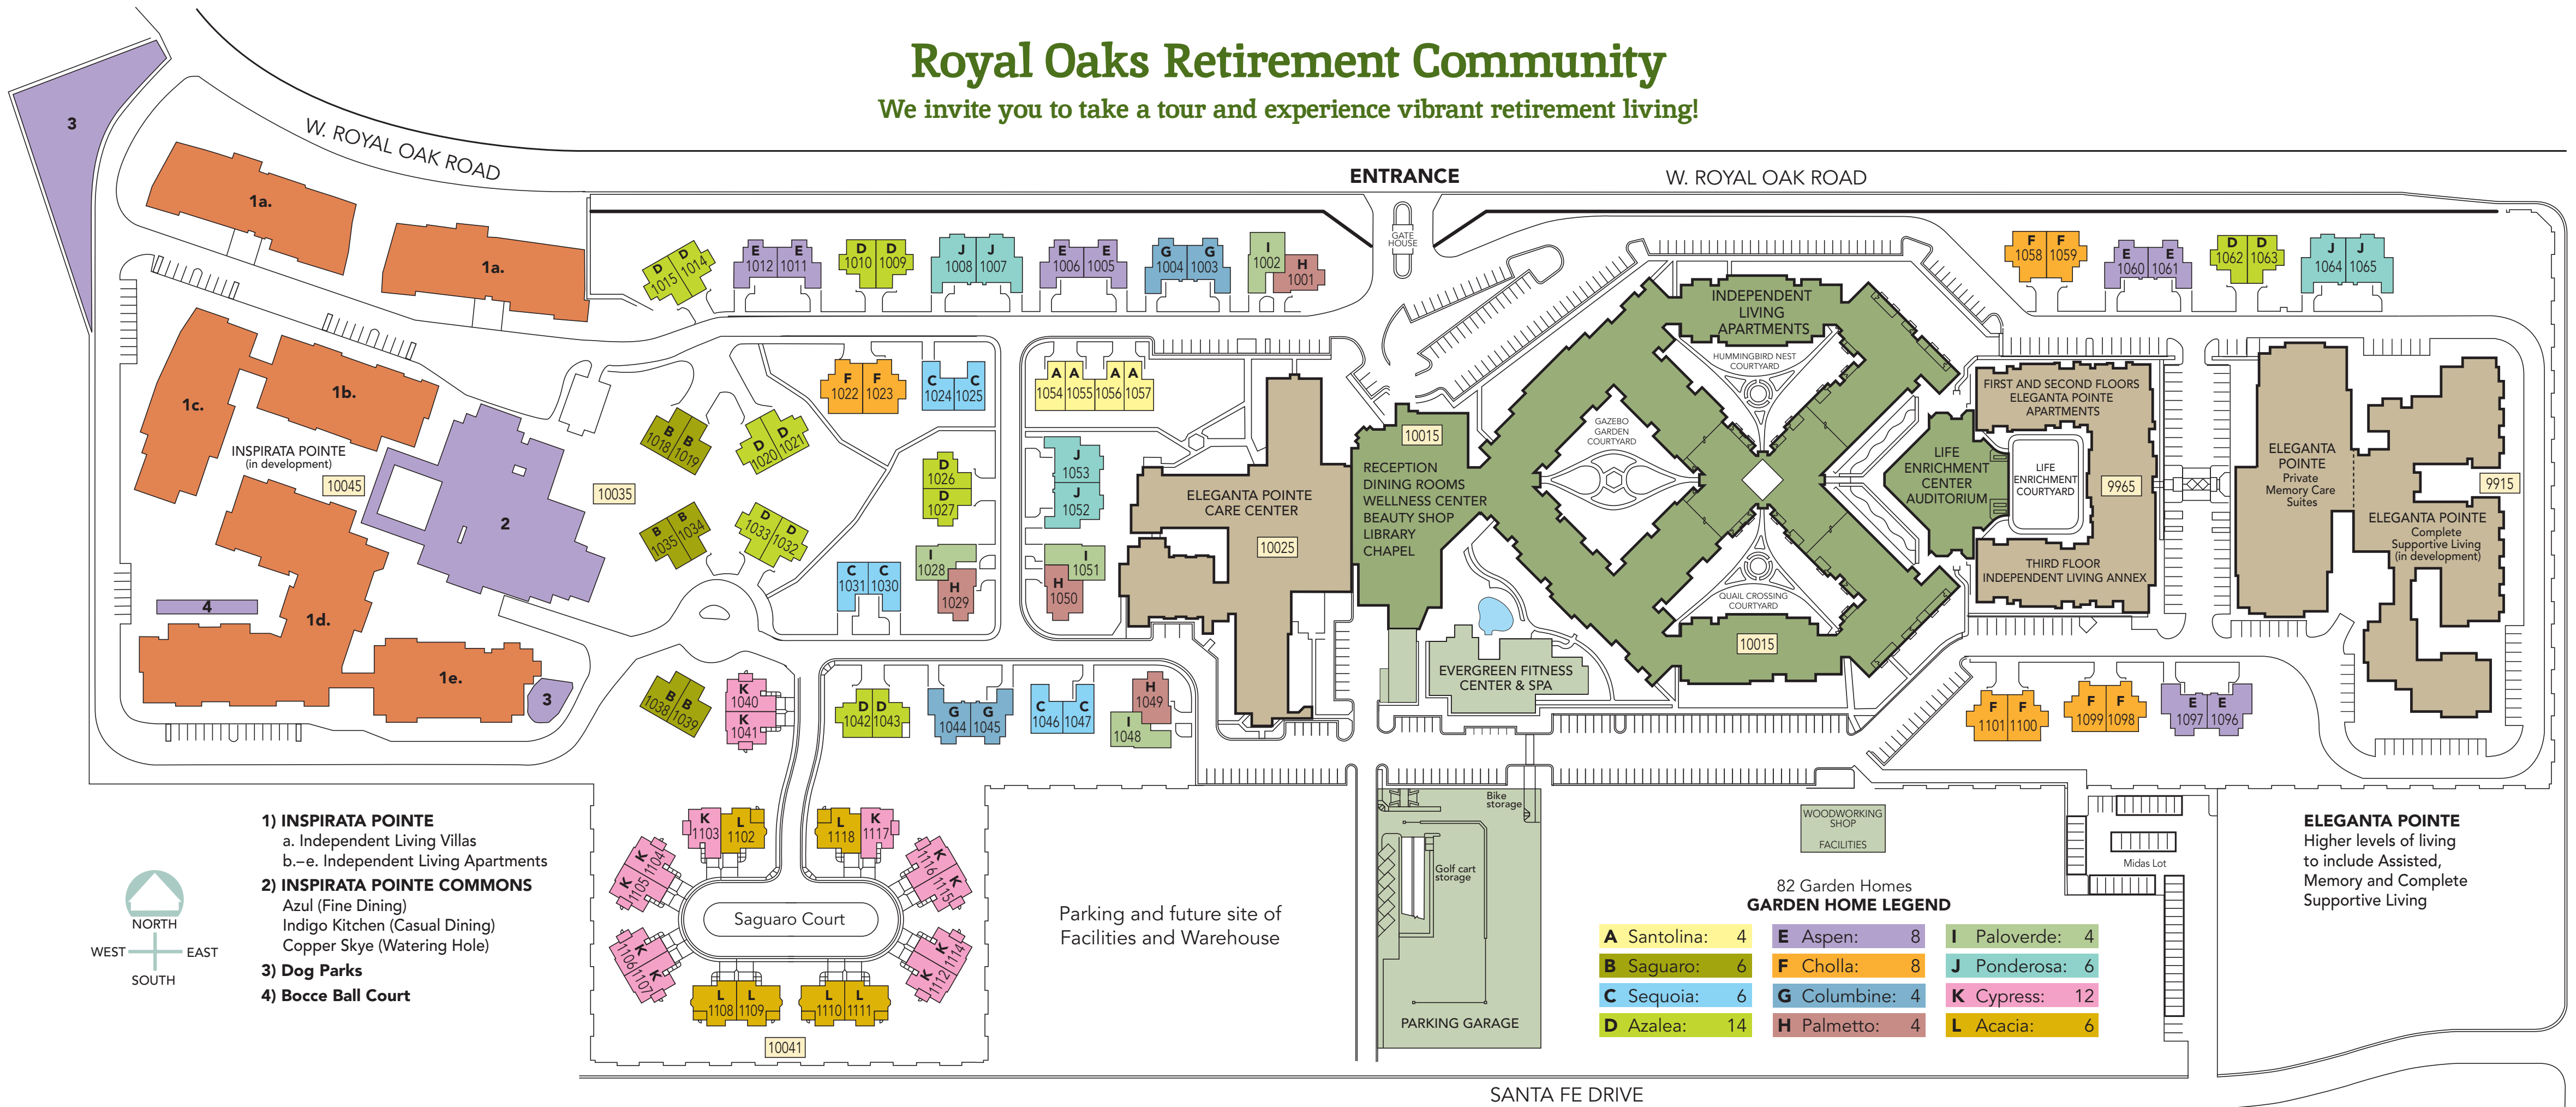

Royal Oaks Retirement Community

We invite you to take a tour and experience vibrant retirement living!

- 1) INSPIRATA POINTE**
 - a. Independent Living Villas
 - b.-e. Independent Living Apartments
- 2) INSPIRATA POINTE COMMONS**
 - Azul (Fine Dining)
 - Indigo Kitchen (Casual Dining)
 - Copper Skye (Watering Hole)
- 3) Dog Parks**
- 4) Bocce Ball Court**

Parking and future site of Facilities and Warehouse

82 Garden Homes

GARDEN HOME LEGEND

A Santolina: 4	E Aspen: 8	I Paloverde: 4
B Saguario: 6	F Cholla: 8	J Ponderosa: 6
C Sequoia: 6	G Columbine: 4	K Cypress: 12
D Azalea: 14	H Palmetto: 4	L Acacia: 6

ELEGANTA POINTE
Higher levels of living to include Assisted, Memory and Complete Supportive Living

SANTA FE DRIVE