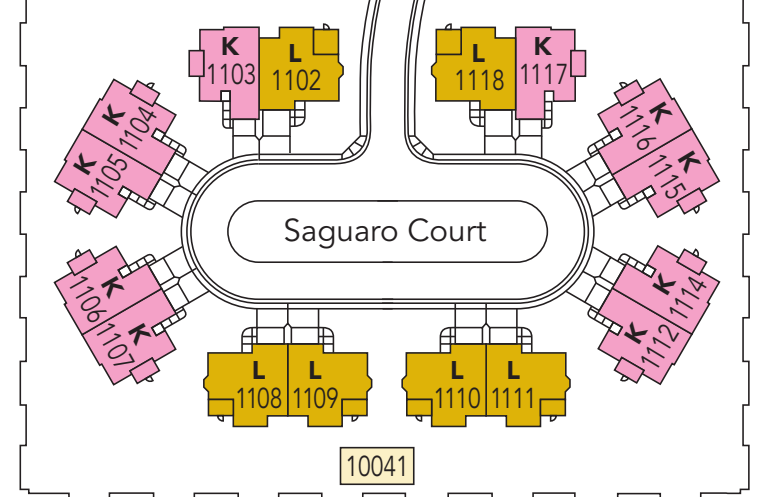

Parking and future site of Facilities and Warehouse

82 Garden Homes

GARDEN HOME LEGEND

A Santolina: 4	E Aspen: 8	I Paloverde: 4
B Saguario: 6	F Cholla: 8	J Ponderosa: 6
C Sequoia: 6	G Columbine: 4	K Cypress: 12
D Azalea: 14	H Palmetto: 4	L Acacia: 6

ELEGANTA POINTE
Higher levels of living to include Assisted, Memory and Complete Supportive Living

SANTA FE DRIVE