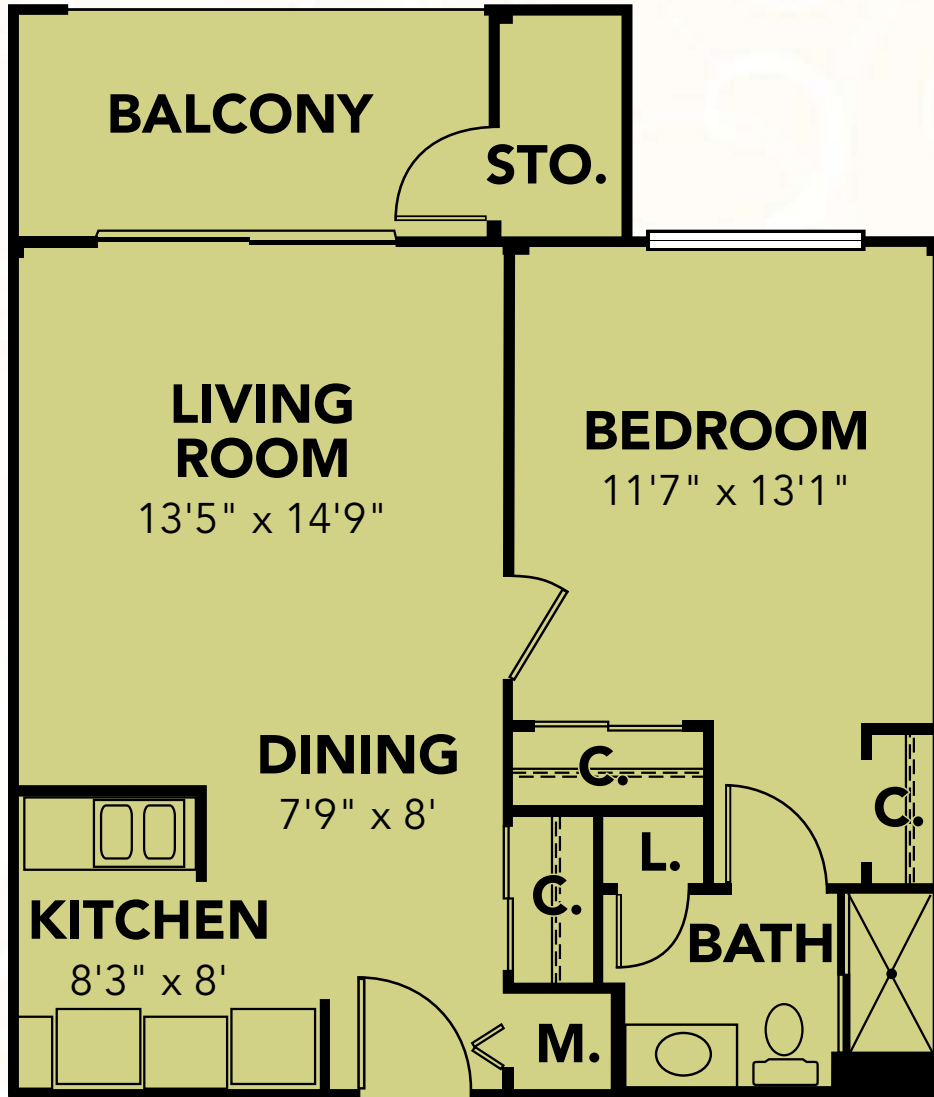

ROYAL OAKS

ENGAGING • INSPIRED • VIBRANT
RETIREMENT LIVING

Wisteria

Wisteria

One Bedroom - 644 sq. ft.

ROYAL OAKS

ENGAGING • INSPIRED • VIBRANT
RETIREMENT LIVING

Wisteria

Wisteria

One Bedroom - 644 sq. ft.