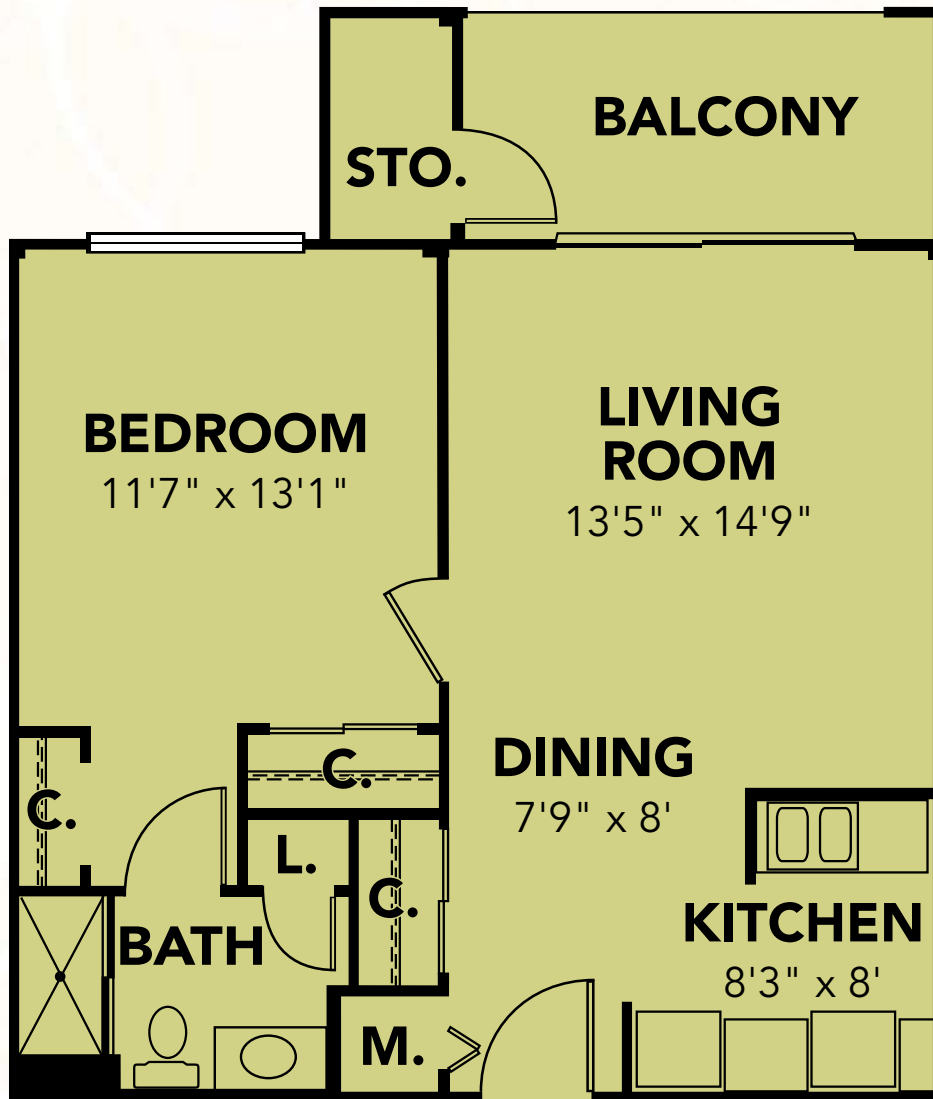

ROYAL OAKS

ENGAGING • INSPIRED • VIBRANT
RETIREMENT LIVING

Wisteria

Wisteria

One Bedroom - 644 sq. ft.

ROYAL OAKS

ENGAGING • INSPIRED • VIBRANT
RETIREMENT LIVING

Wisteria

Wisteria

One Bedroom - 644 sq. ft.